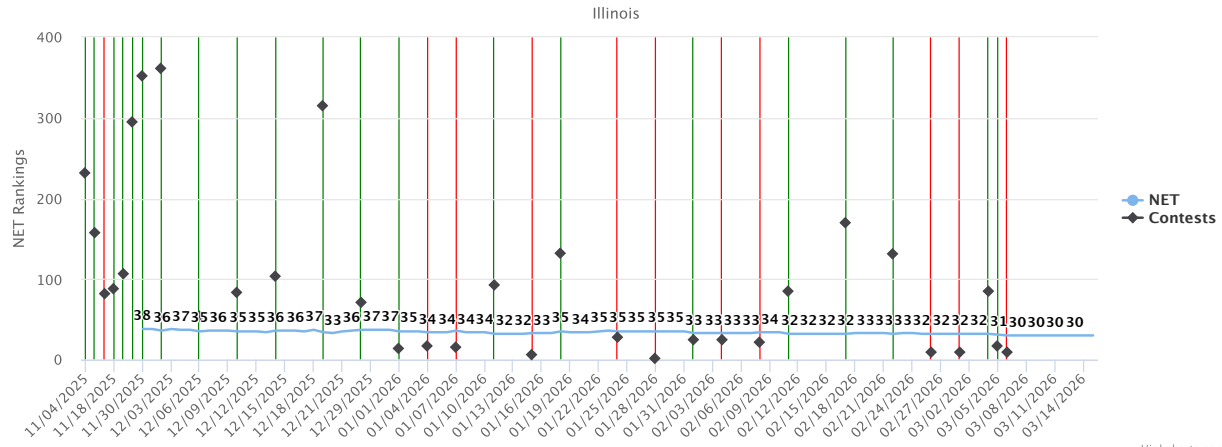

NET TEAM SHEET

2025-26 D-I Women's Basketball NET Ranking thru games 03/15/2026

Highcharts.com

Summary Report

Team	Conference	03/15/2026 Result	NET Rank	Prev NET	Avg NET Win	Avg NET Loss	NET SOS	Opp NET Rank	Avg Opp I	Div NET WL	Net NonConf SOS	Non-Conf Record	Conf Record	WAB Rk	WAB WL	Road WL	NC WAB Rk	NC WAB WL	Last 10 Games	Q1	Q2	Q3	Q4	vs TOP 100
I Illinois	Big Ten	30	30	142	20	32	35	100	21-11	(91)	301	10-1 (23)	11-10 (168)	30	2.47	6-6 (127)	49	0.00	5-5 (159)	3-10 (47)	2-0 (1)	6-1 (41)	10-0 (1)	10-11 (56)

Q1 (3-10)

(H: 1-25) (N: 1-35) (A: 1-45) (3-10)

NET Rank	Date	Opponent	In Conf	Result
2	01/28/2026	Ucla UCLA	Y	L 67-80
6	01/15/2026	Michigan	Y	L 69-85
9	03/01/2026	Minnesota	Y	L 73-78
10	03/06/2026	#2 Iowa @Indianapolis, IN (2026 Big Ten WBB Championship)	Y	L 58-64
10	02/26/2026	Iowa	Y	L 78-82
14	01/01/2026	Maryland	Y	W 73-70
15	01/07/2026	Ohio St.	Y	L 69-78
17	03/05/2026	#7 Michigan St. @Indianapolis, IN (2026 Big Ten WBB Championship)	Y	W 71-69
17	01/04/2026	Michigan St.	Y	L 75-81
22	02/08/2026	Southern California	Y	L 62-70
24	02/04/2026	Oregon	Y	L 73-76
25	02/01/2026	Washington	Y	W 75-66
28	01/24/2026	Nebraska	Y	L 75-81

13 contests. (3-10)

Q3 (6-1)

(H: 56-90) (N: 66-105) (A: 81-130) (6-1)

NET Rank	Date	Opponent	In Conf	Result
82	11/14/2025	Oregon St.		L 59-64
83	12/10/2025	Missouri		W 70-62
85	02/11/2026	Wisconsin	Y	W 92-60
85	03/04/2026	#15 Wisconsin @Indianapolis, IN (2026 Big Ten WBB Championship)	Y	W 82-70
88	11/18/2025	Murray St.		W 84-64
93	01/11/2026	Penn St.	Y	W 92-76
107	11/23/2025	Florida St.		W 86-63

7 contests. (6-1)

Q2 (2-0)

(H: 26-55) (N: 36-65) (A: 46-80) (2-0)

NET Rank	Date	Opponent	In Conf	Result
46	03/21/2026 09:30 PM	#10 Colorado @Nashville, TN (2026 NCAA Division I Women's Basketball Championship)		
54	12/06/2025	Indiana	Y	W 78-57
71	12/28/2025	Purdue	Y	W 83-73

3 contests. (2-0)

Q4 (10-0)

(H: 91-363) (N: 106-363) (A: 131-363) (10-0)

NET Rank	Date	Opponent	In Conf	Result
103	12/14/2025	North Texas		W 81-69
132	01/18/2026	Northwestern	Y	W 74-71
132	02/22/2026	@ Northwestern	Y	W 92-65
158	11/09/2025	Illinois St.		W 75-65
170	02/17/2026	Rutgers	Y	W 76-56
231	11/04/2025	Southeast Mo. St.		W 91-67
295	11/26/2025	Western Ky.		W 70-41
315	12/19/2025	Jackson St.		W 86-43
352	11/30/2025	Le Moyne		W 100-28
362	12/02/2025	Bellarmine		W 90-41

10 contests. (10-0)