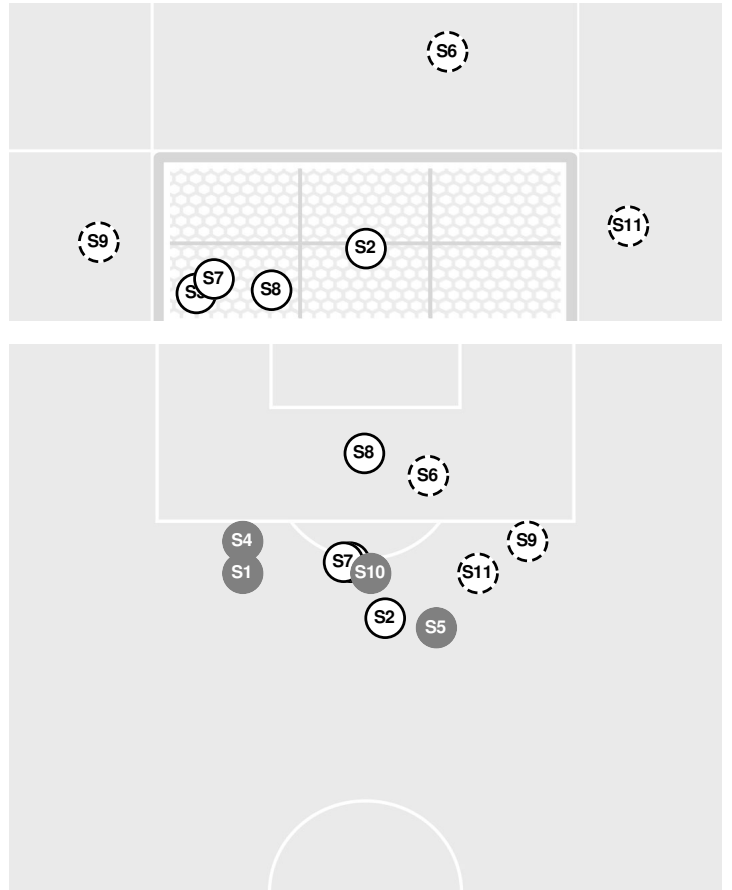

TIGERS

Shot Off Target
Shot On Target
Blocked
Goal / Own Goal

Shot Summary