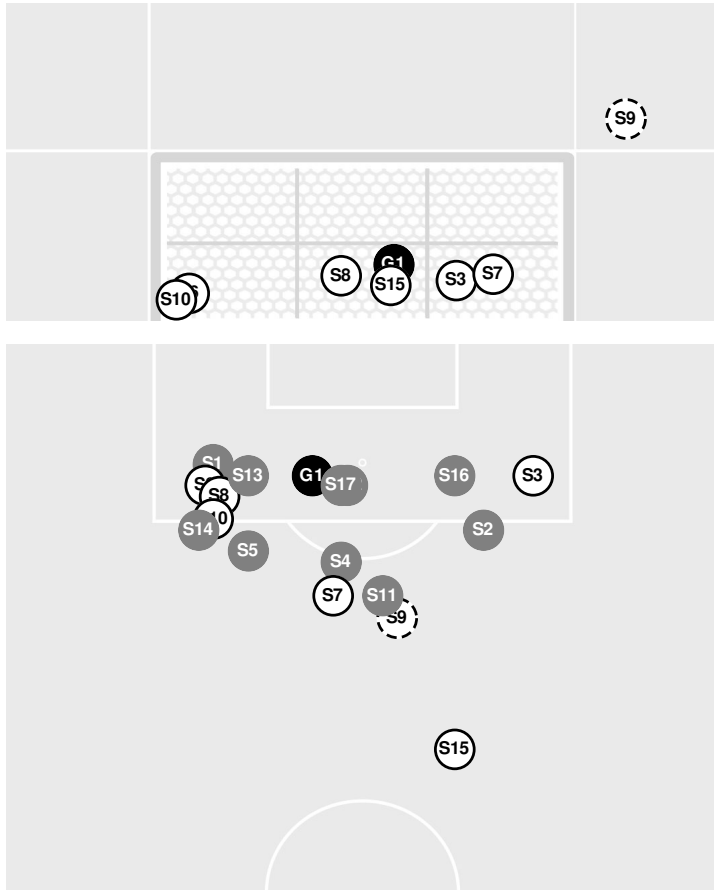

LSU vs Vanderbilt

11/24/2025 Vanderbilt Soccer Complex
2025-26 Women's Soccer

Officials: Aaron Hernandez, Jackson Krauser, Justin Higgins, Donovan Eubank

Shots by Half Intervals	Commodores Tigers	1st Half	2nd Half
		10 2	8 9

Shot Chart

COMMODORES