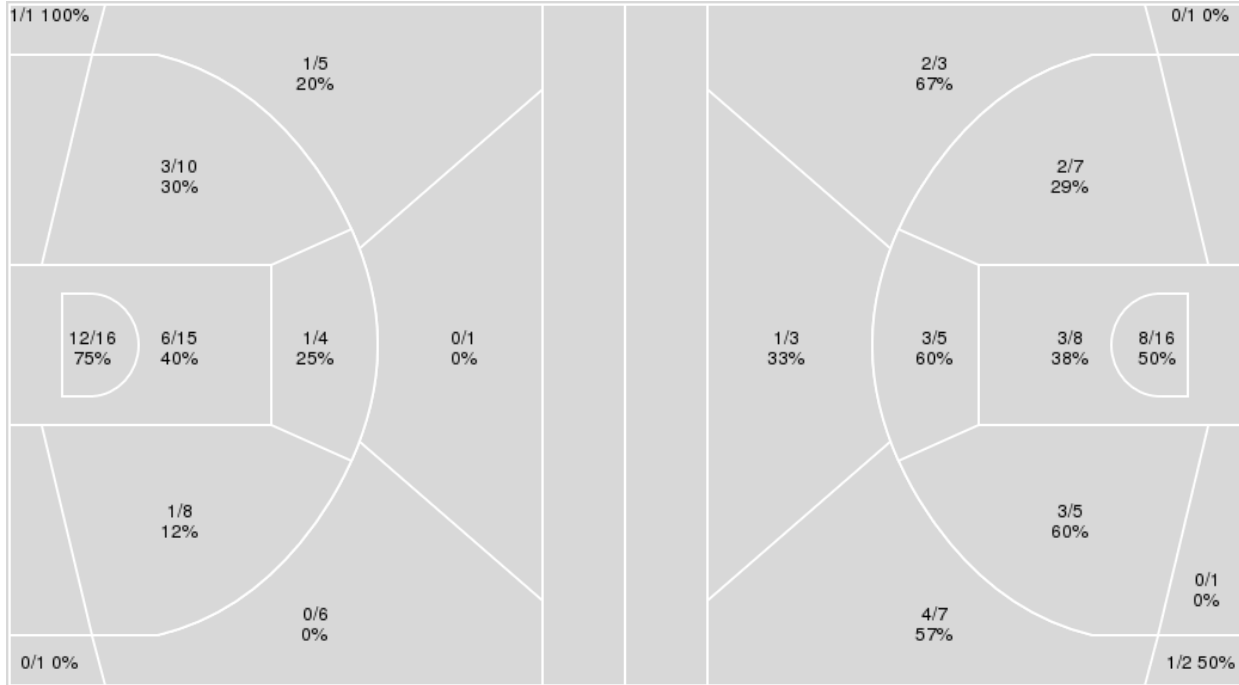

Oregon at Vanderbilt

03/21/25 Cameron Indoor Stadium, Durham
2024-25 Women's Basketball

Officials: Tiffany Bird, Nykeshia Thompson, Metta Christensen

{ Players => 1, 2, 4, 5, 10, 11, 12, 13, 14, 23, 24, 30, 35; } FG Types => All; Results => All;

{ Players => 1, 2, 3, 4, 5, 8, 10, 11, 12, 13, 14, 15, 23, 25, 35; } FG Types => All; Results => All;

Vanderbilt

Oregon

Vanderbilt	M/A	%
Field Goals	25/67	37
2 Points	23/53	43
3 Points	2/14	14
Free Throws	21/29	72

Oregon	M/A	%
Field Goals	27/58	47
2 Points	19/42	45
3 Points	8/16	50
Free Throws	15/27	56