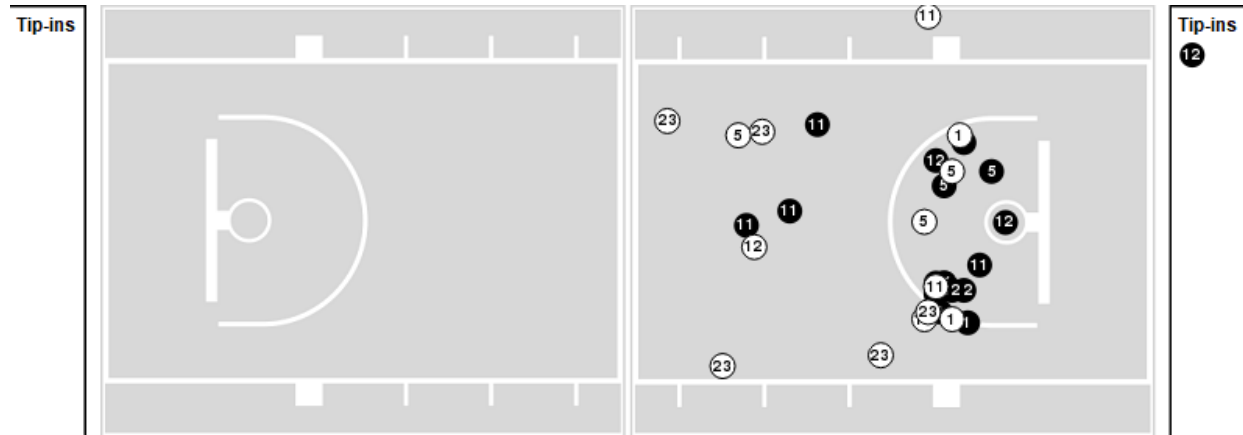

Blow Up Chart

N Made   **O** Missed   N - Player Number

Vanderbilt	M/A	%
Field Goals	25/67	37
2 Points	23/53	43
3 Points	2/14	14
Free Throws	21/29	72

Vanderbilt	M/A	%
Points in the Paint	36 (18 / 31)	58
Fast Break Points	6 (3/3)	100
Second Chance Points	13 (8/15)	53
Effective FG%	39