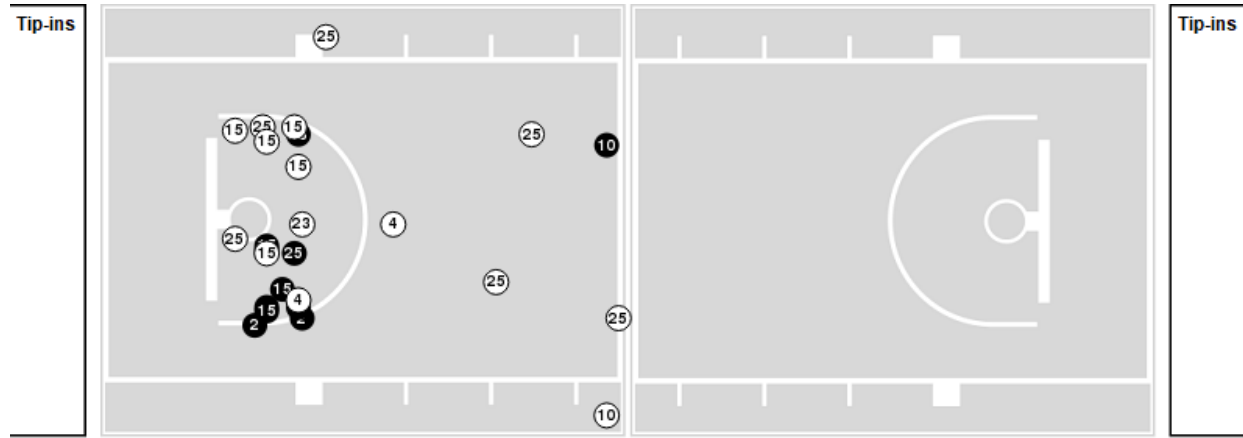

Blow Up Chart

● Made ○ Missed N - Player Number

Oregon	M/A	%
Field Goals	27/58	47
2 Points	19/42	45
3 Points	8/16	50
Free Throws	15/27	56

Oregon	M/A	%
Points in the Paint	22 (11 / 24)	46
Fast Break Points	8 (4/4)	100
Second Chance Points	5 (5/13)	38
Effective FG%	53