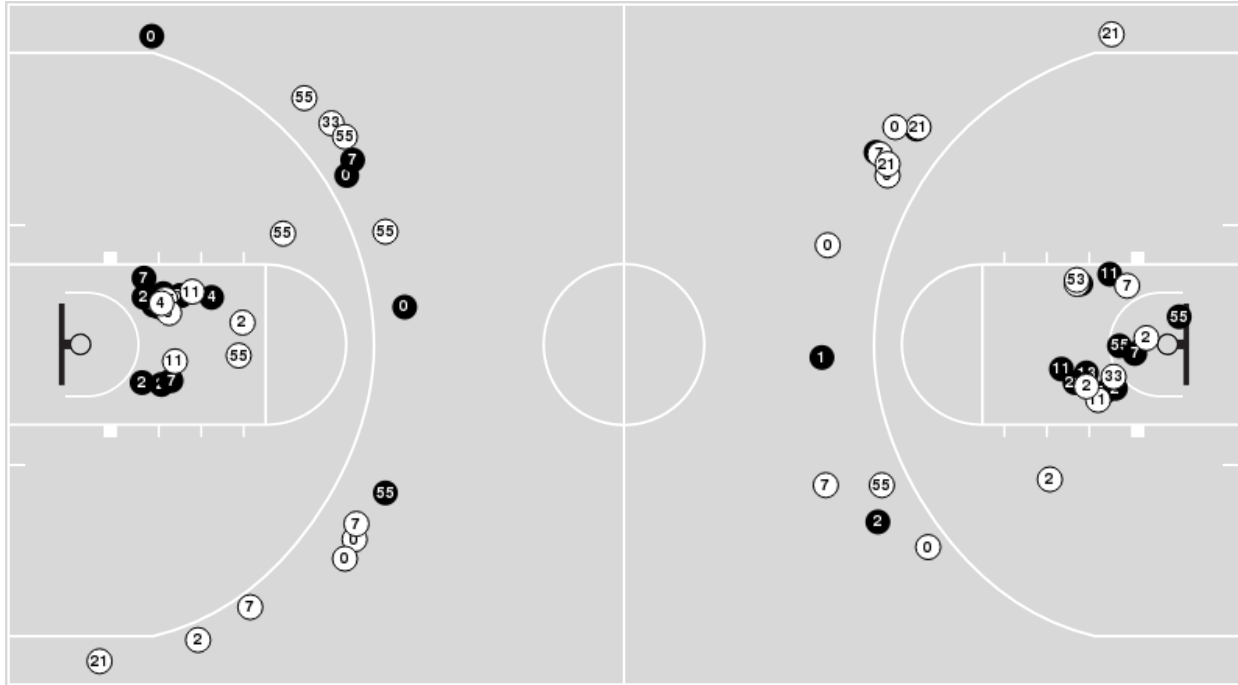

Officials: Gina Cross, Dee Kantner, Timothy Green

Players => 0, 1, 2, 4, 5, 7, 10, 11, 12, 13, 15, 21, 33, 53, 55 FG Types=>All Results=>All

Tennessee

All Field Goals