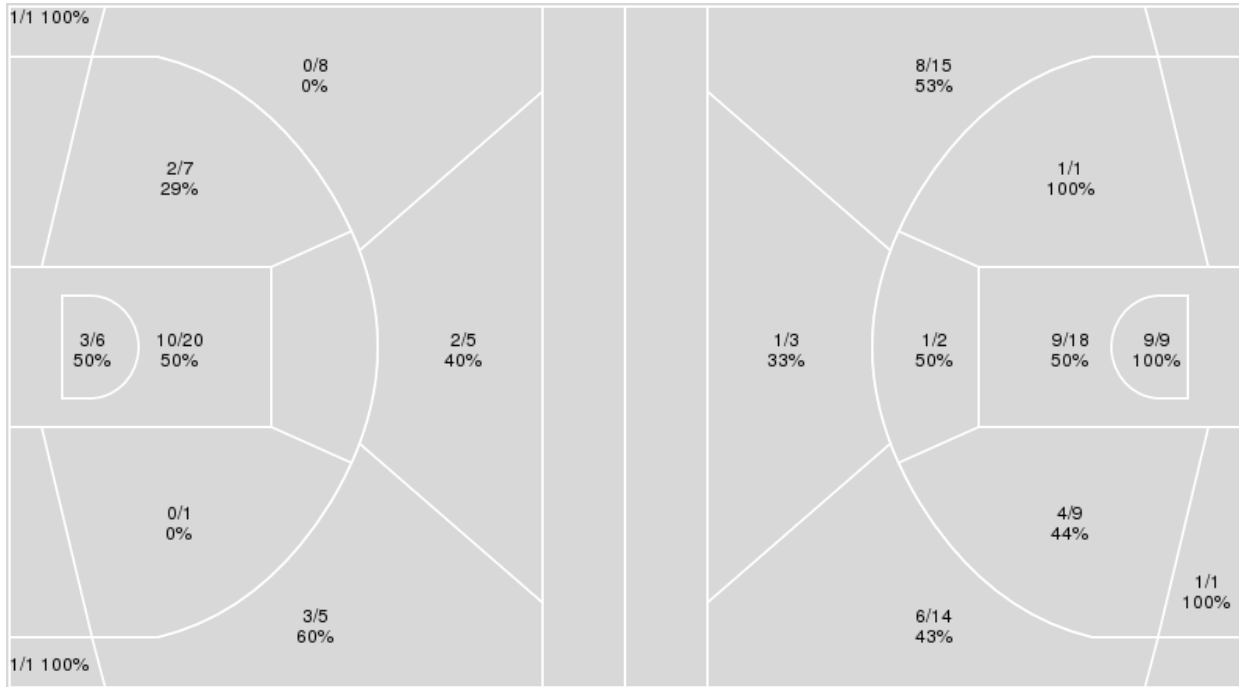

Vanderbilt at Missouri

03/02/25 Mizzou Arena, Columbia
2024-25 Women's Basketball

Officials: Dee Kanter, Karen Preato, Maria Gearhart

{ Players => 0, 1, 2, 4, 5, 6, 7, 8, 11, 12, 21, 23, 24, 30, 34; } FG Types { Players => All; } FG Types => All; Results => All;
=> All; Results => All;

Missouri

Vanderbilt

Missouri	M/A	%
Field Goals	22/54	41
2 Points	15/34	44
3 Points	7/20	35
Free Throws	8/13	62

Vanderbilt	M/A	%
Field Goals	40/72	56
2 Points	25/40	62
3 Points	15/32	47
Free Throws	5/5	100