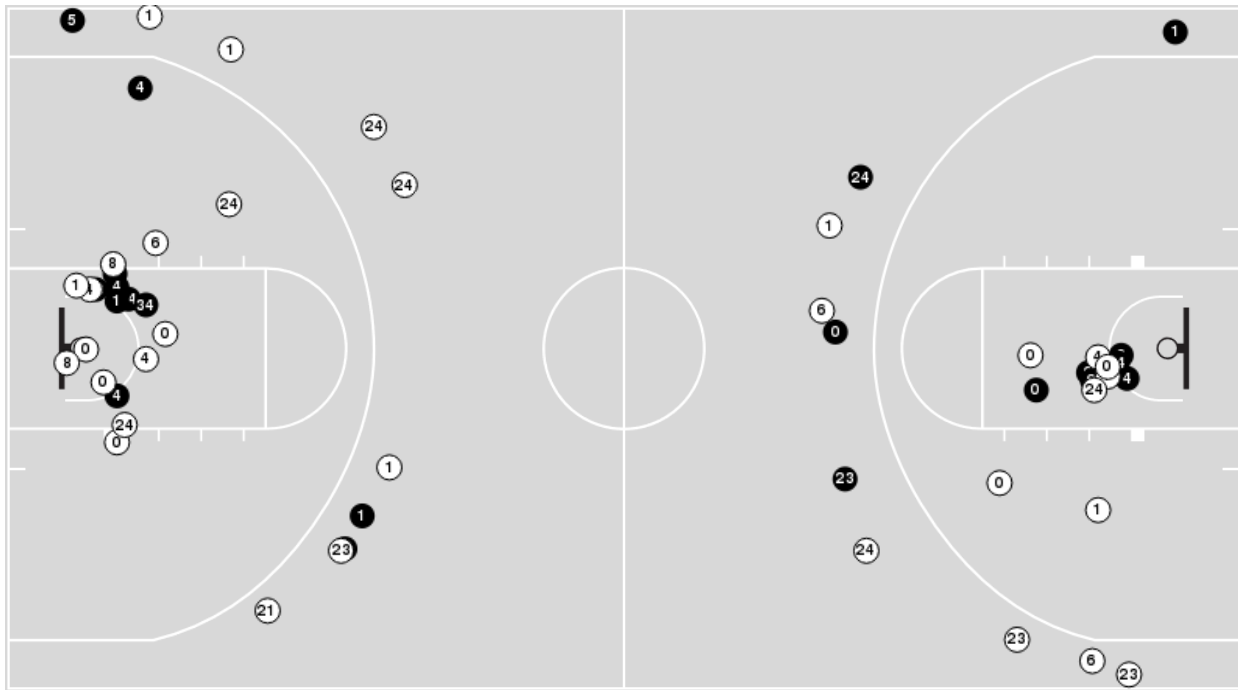

Vanderbilt at Missouri

03/02/25 Mizzou Arena, Columbia
2024-25 Women's Basketball

Officials: Dee Kanter, Karen Preato, Maria Gearhart

Players => 0, 1, 2, 4, 5, 6, 7, 8, 11, 12, 21, 23, 24, 30, 34FG Types=>AllResults=>All

Missouri

All Field Goals