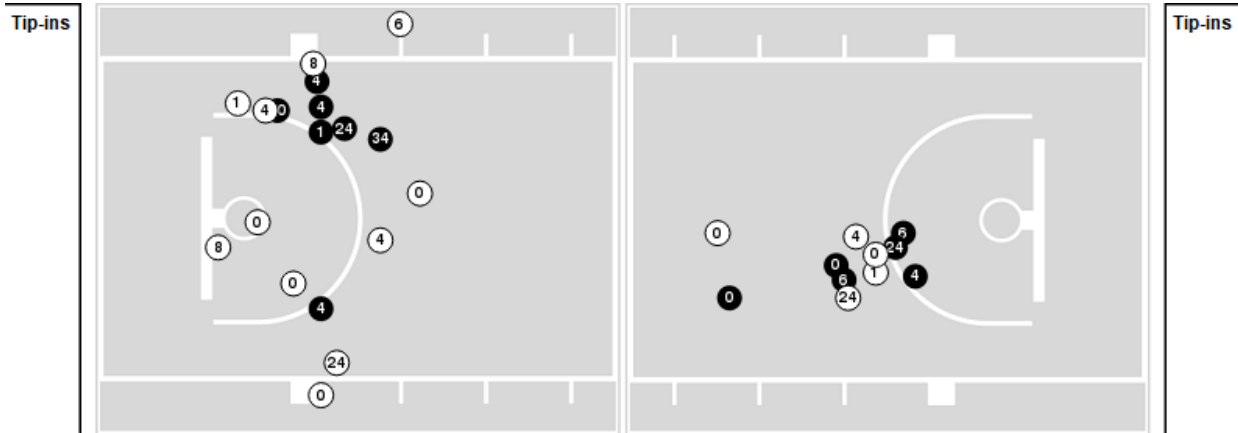

Blow Up Chart

● Made ○ Missed N - Player Number

Missouri	M/A	%
Field Goals	22/54	41
2 Points	15/34	44
3 Points	7/20	35
Free Throws	8/13	62

Missouri	M/A	%
Points in the Paint	26 (13 / 26)	50
Fast Break Points	4 (4/4)	100
Second Chance Points	7 (4/11)	36
Effective FG%	47