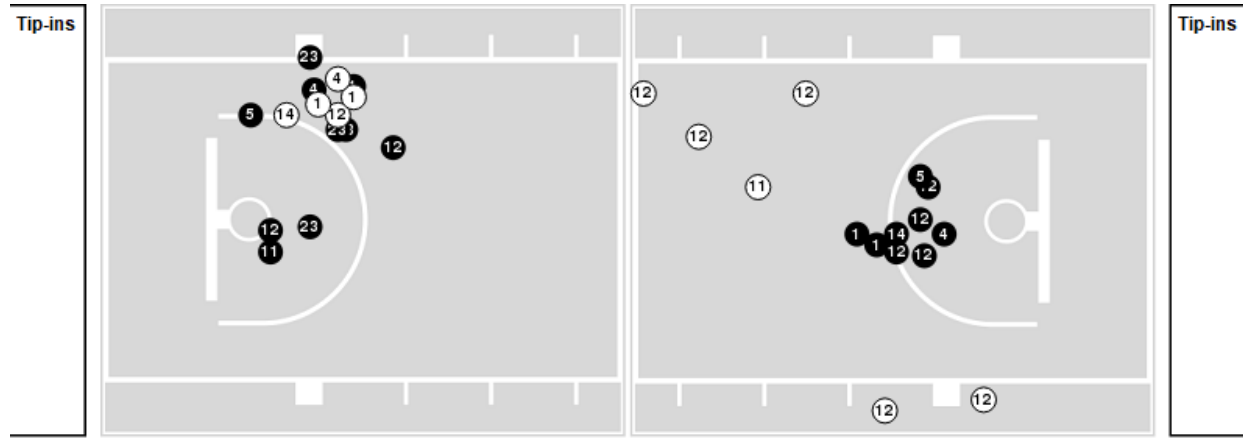

Blow Up Chart

● Made   ○ Missed   N - Player Number

Vanderbilt	M/A	%
Field Goals	40/72	56
2 Points	25/40	62
3 Points	15/32	47
Free Throws	5/5	100

Vanderbilt	M/A	%
Points in the Paint	36 (18 / 27)	67
Fast Break Points	16 (9/9)	100
Second Chance Points	8 (3/6)	50
Effective FG%	66