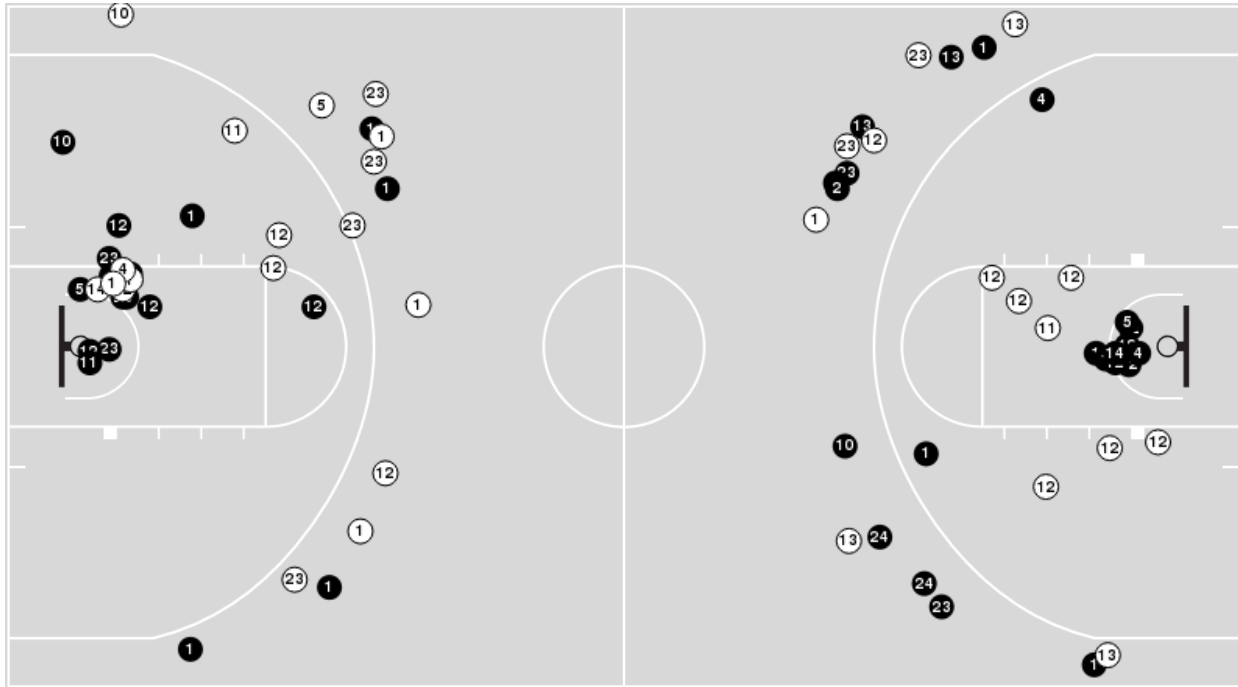

Players => AllFG Types=>AllResults=>All
Vanderbilt

All Field Goals