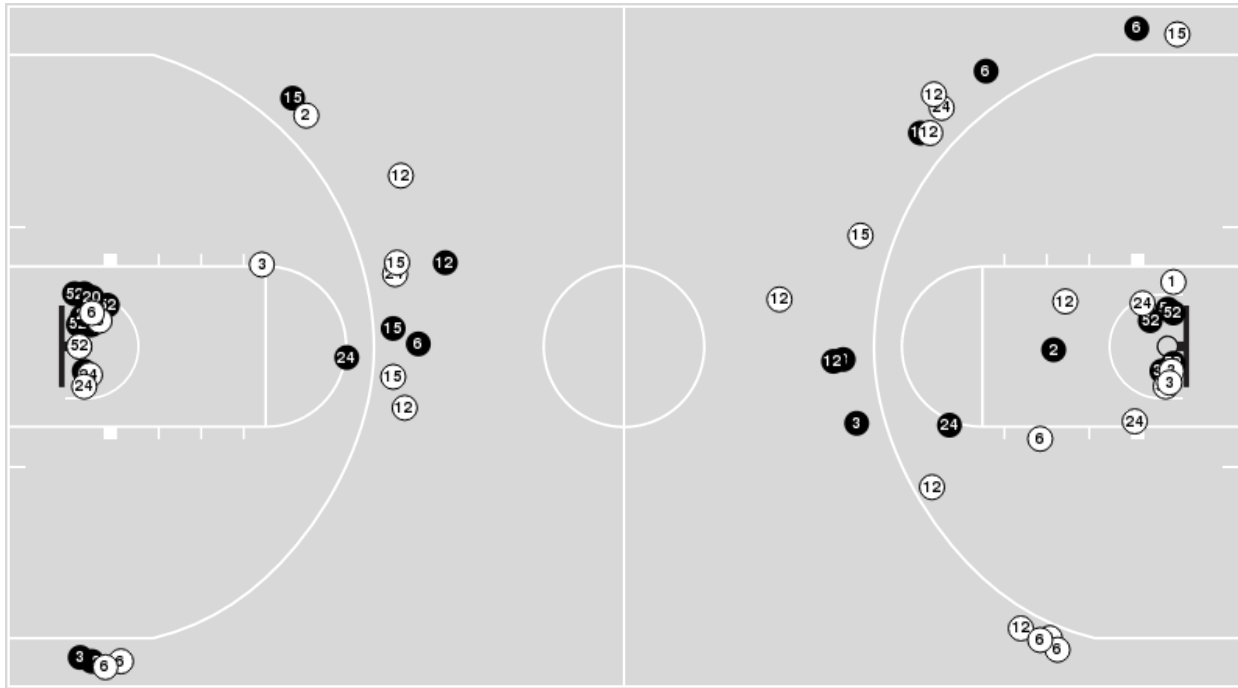

Officials: Brian Hall, Angelica Suffren, Joe Vaszily

Players => AllFG Types=>AllResults=>All

Oklahoma

All Field Goals