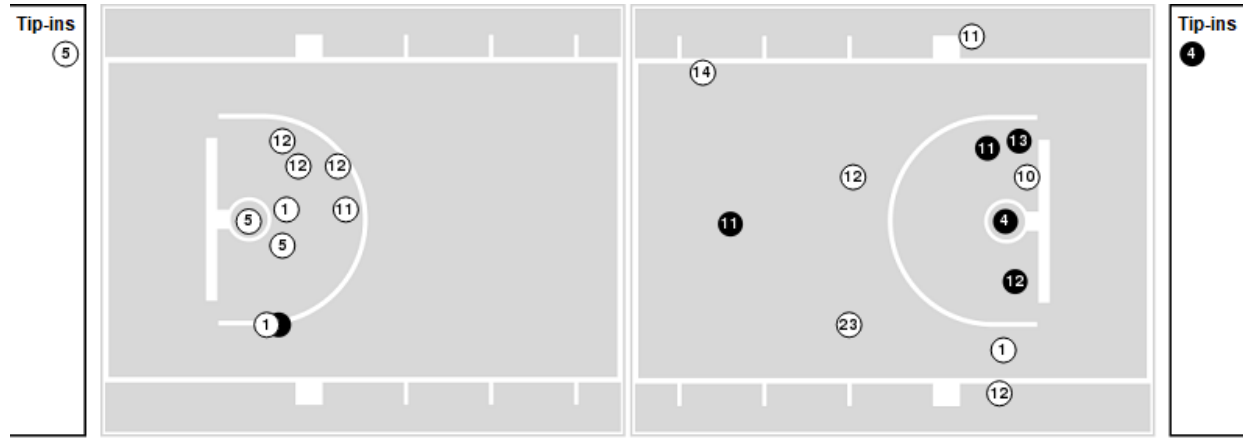

Officials: Brian Hall, Angelica Suffren, Joe Vaszily

Players => 1, 2, 4, 5, 10, 11, 12, 13, 14, 23, 24, 30, 35FG Types=>AllResults=>All

Vanderbilt

All Field Goals

Blow Up Chart

● Made ○ Missed N - Player Number