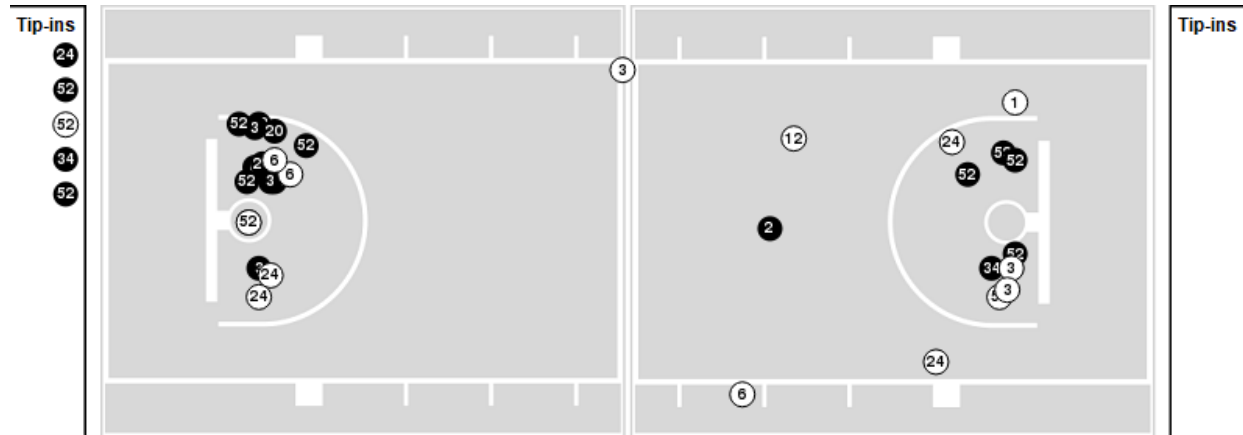

Officials: Brian Hall, Angelica Suffren, Joe Vaszily

Players => AllFG Types=>AllResults=>All

Oklahoma

All Field Goals

Blow Up Chart

● Made ○ Missed N - Player Number

Oklahoma	M/A	%
Field Goals	36/69	52
2 Points	24/39	62
3 Points	12/30	40
Free Throws	17/24	71