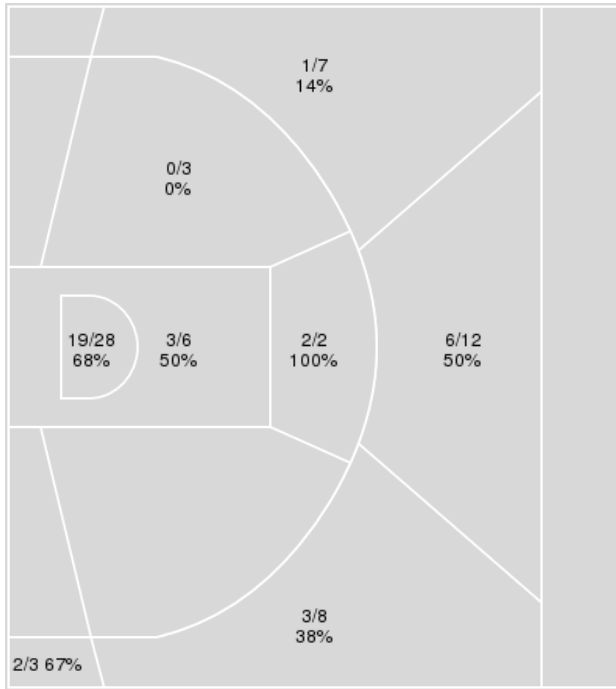

Vanderbilt at Oklahoma

02/20/25 Lloyd Noble Center, Norman
2024-25 Women's Basketball

Officials: Brian Hall, Angelica Suffren, Joe Vaszily

{ Players => All; } FG Types => All; Results => All;

{ Players => 1, 2, 4, 5, 10, 11, 12, 13, 14, 23, 24, 30, 35; } FG Types => All; Results => All;

Oklahoma

Vanderbilt

Oklahoma	M/A	%
Field Goals	36/69	52
2 Points	24/39	62
3 Points	12/30	40
Free Throws	17/24	71

Vanderbilt	M/A	%
Field Goals	24/68	35
2 Points	10/38	26
3 Points	14/30	47
Free Throws	19/26	73