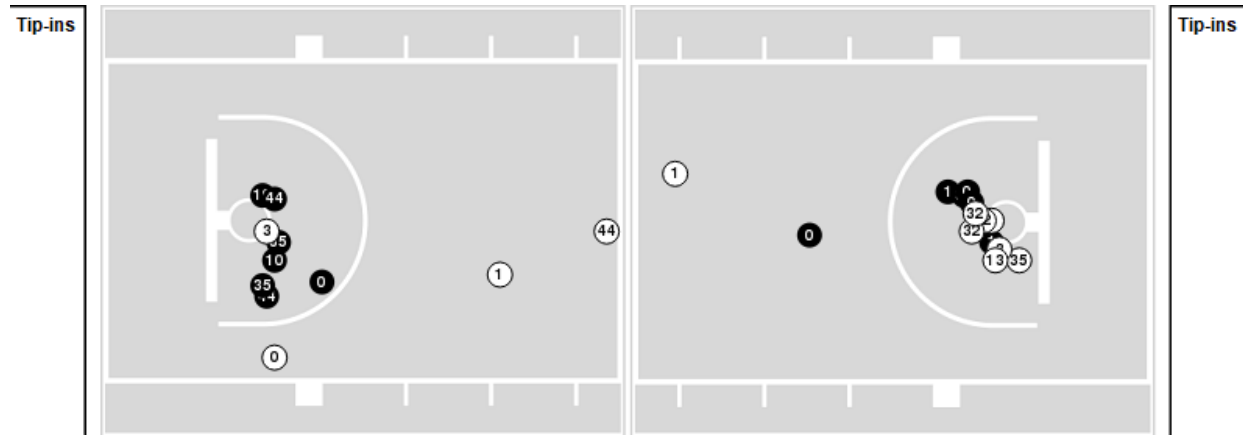

Blow Up Chart

● Made ○ Missed N - Player Number

Texas	M/A	%
Field Goals	28/53	53
2 Points	19/40	48
3 Points	9/13	69
Free Throws	22/26	85

Texas	M/A	%
Points in the Paint	28 (14 / 26)	54
Fast Break Points	7 (4/4)	100
Second Chance Points	16 (8/11)	73
Effective FG%	61