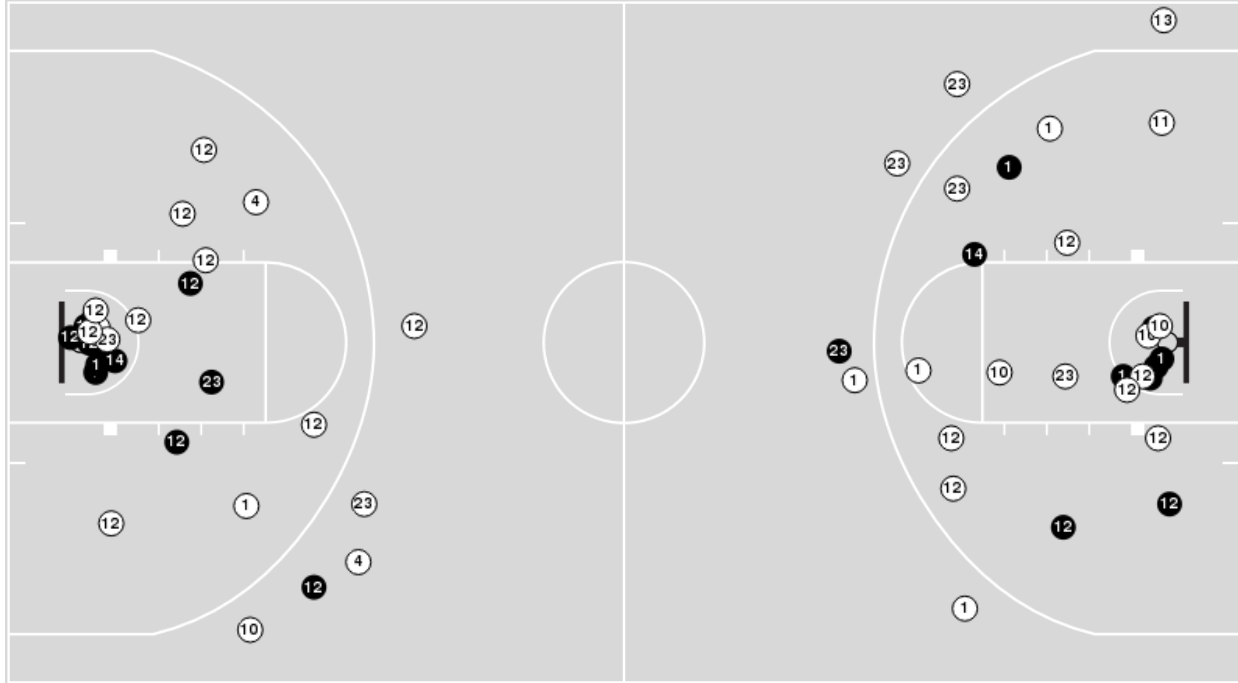

**Vanderbilt**

**All Field Goals**

**Blow Up Chart**

● Made    ○ Missed    N - Player Number

Vanderbilt	M/A	%
Field Goals	22/57	39
2 Points	20/46	43
3 Points	2/11	18
Free Throws	20/26	77

Vanderbilt	M/A	%
Points in the Paint	30 (15 / 26)	58
Fast Break Points	13 (10/11)	91
Second Chance Points	21 (14/23)	61
Effective FG%	40	