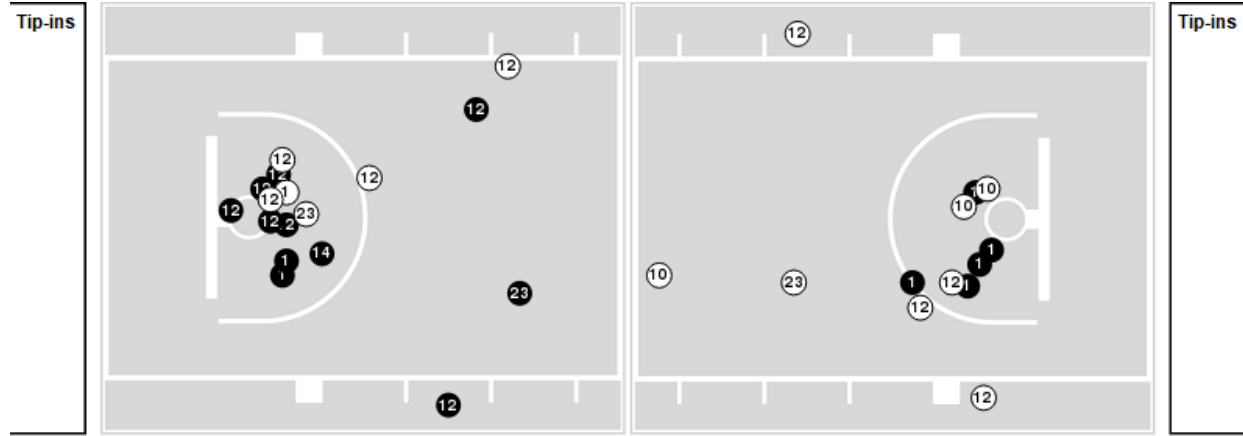

Blow Up Chart

● Made   ○ Missed   N - Player Number

Vanderbilt	M/A	%
Field Goals	22/57	39
2 Points	20/46	43
3 Points	2/11	18
Free Throws	20/26	77

Vanderbilt	M/A	%
Points in the Paint	30 (15 / 26)	58
Fast Break Points	13 (10/11)	91
Second Chance Points	21 (14/23)	61
Effective FG%	40