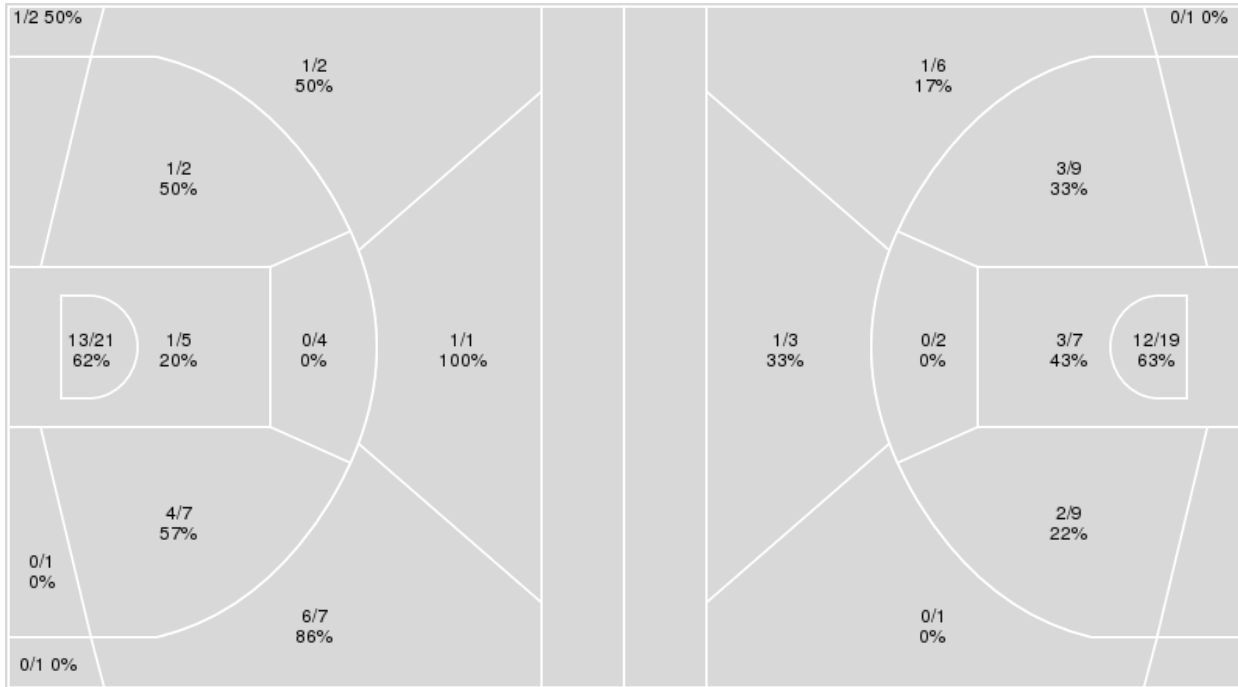

Vanderbilt at Texas

02/06/25 Moody Center, Austin
2024-25 Women's Basketball

Officials: Brenda Patoja, Bill Larence, Brandon Enterline

{ Players => 00, 1, 3, 5, 7, 10, 11, 13, 23, 25, 32, 35, 44, 50; } FG
Types => All; Results => All;

{ Players => 1, 2, 4, 5, 10, 11, 12, 13, 14, 23, 24, 30, 35; } FG Types =>
All; Results => All;

Texas

Vanderbilt

Texas	M/A	%
Field Goals	28/53	53
2 Points	19/40	48
3 Points	9/13	69
Free Throws	22/26	85

Vanderbilt	M/A	%
Field Goals	22/57	39
2 Points	20/46	43
3 Points	2/11	18
Free Throws	20/26	77