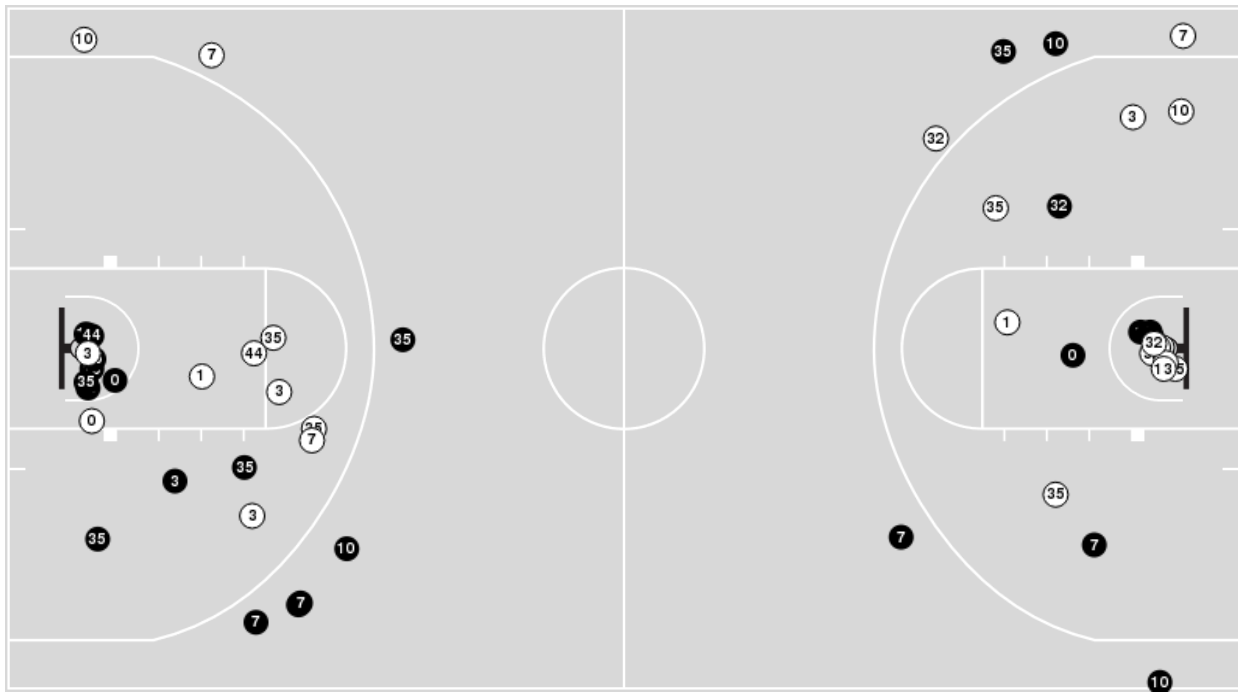

Vanderbilt at Texas

02/06/25 Moody Center, Austin
2024-25 Women's Basketball

Officials: Brenda Patoja, Bill Larence, Brandon Enterline

Players => 00, 1, 3, 5, 7, 10, 11, 13, 23, 25, 32, 35, 44, 50FG Types=>AllResults=>All

Texas

All Field Goals