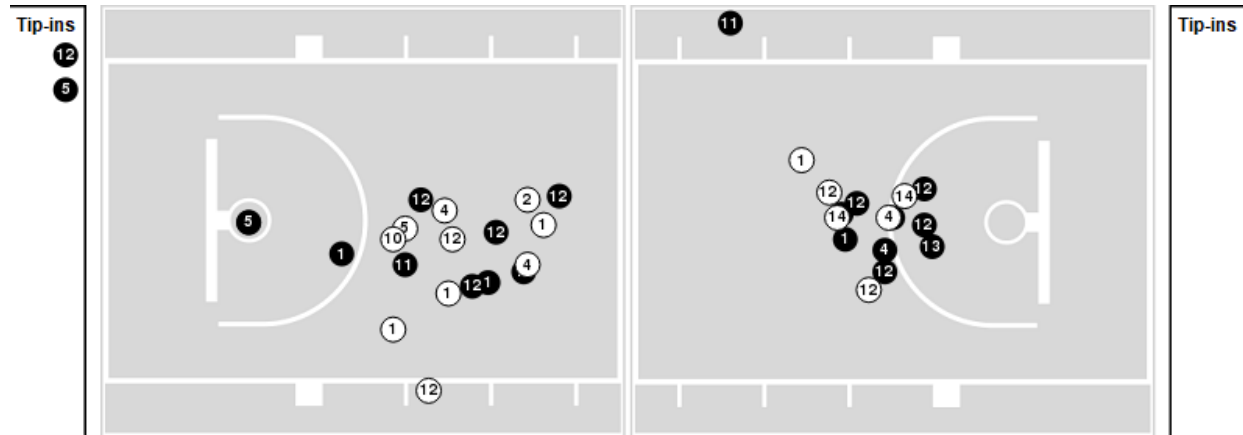

Blow Up Chart

● Made   ○ Missed   N - Player Number

Vanderbilt	M/A	%
Field Goals	34/72	47
2 Points	25/48	52
3 Points	9/24	38
Free Throws	14/17	82

Vanderbilt	M/A	%
Points in the Paint	38 (19 / 35)	54
Fast Break Points	24 (12/12)	100
Second Chance Points	14 (10/16)	62
Effective FG%	53