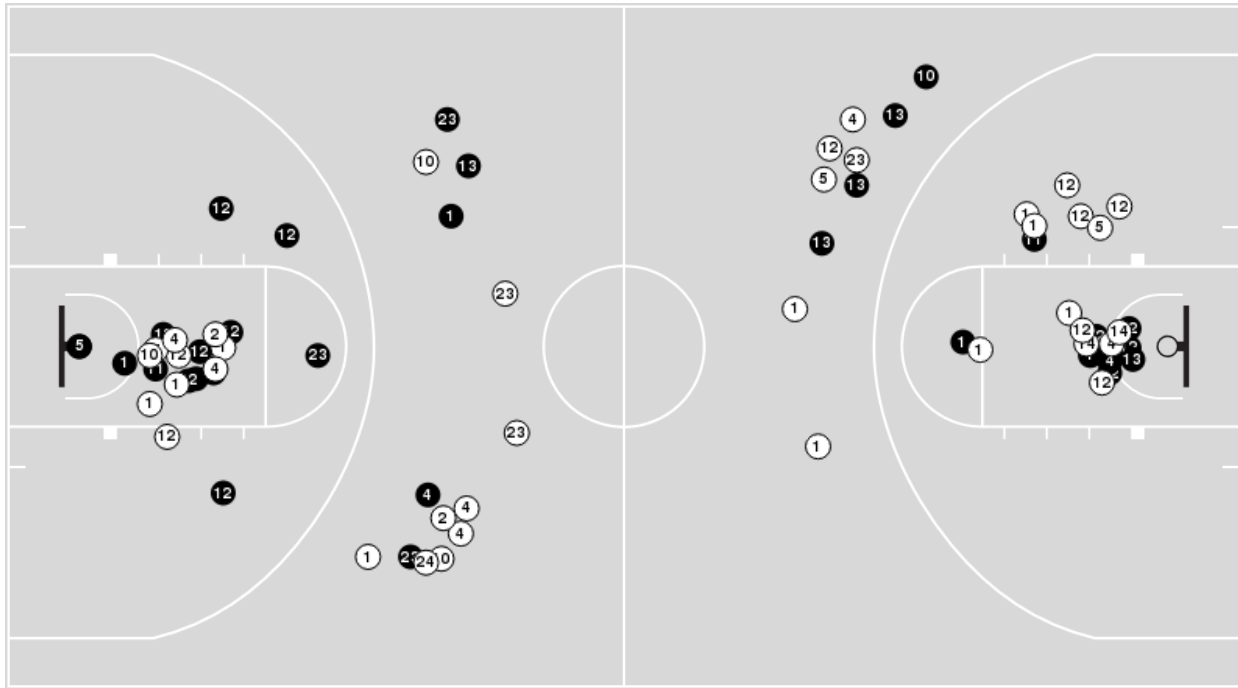

Officials: Brenda Pantoja, Brian Garland, Brandon Enterline

Players => 1, 2, 4, 5, 10, 11, 12, 13, 14, 23, 24, 30, 35FG Types=>AllResults=>All

Vanderbilt

All Field Goals