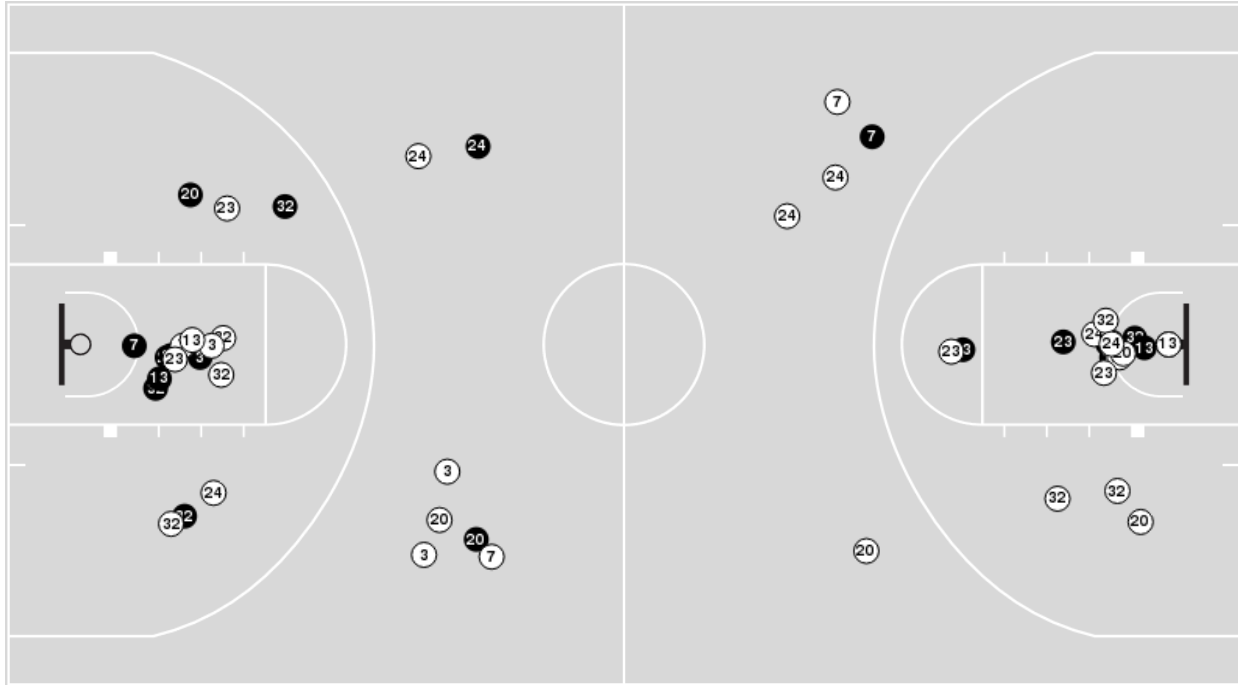

Officials: Brenda Pantoja, Brian Garland, Brandon Enterline

Players => 3, 5, 7, 11, 13, 15, 20, 21, 23, 24, 32 FG Types=>All Results=>All

Texas A&M

All Field Goals