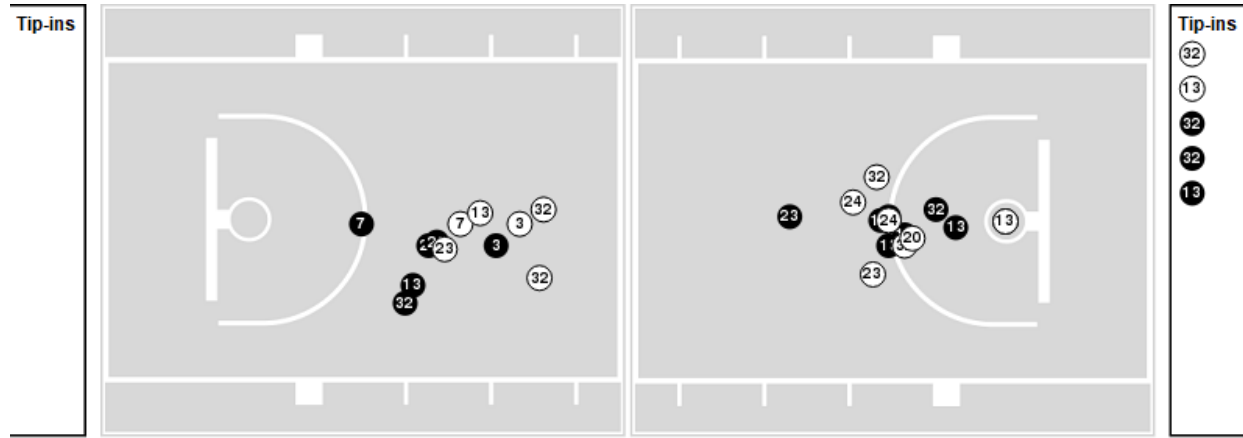

**Officials:** Brenda Pantoja, Brian Garland, Brandon Enterline

Players => 3, 5, 7, 11, 13, 15, 20, 21, 23, 24, 32 FG Types=>All Results=>All

**Texas A&M**

**All Field Goals**

**Blow Up Chart**

● Made ○ Missed N - Player Number