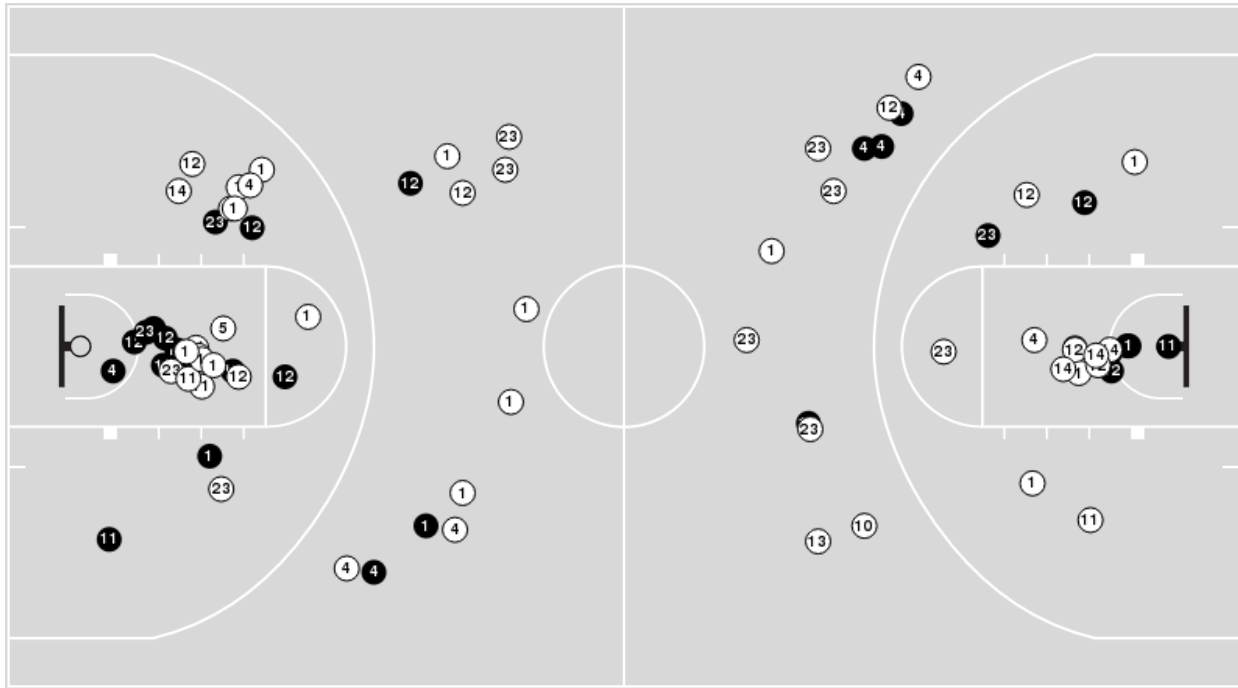

Officials: Tiffany Bird, Katie Lukanich, Eric Brewton

Players => 1, 2, 4, 5, 10, 11, 12, 13, 14, 23, 24, 30, 35FG Types=>AllResults=>All

Vanderbilt

All Field Goals