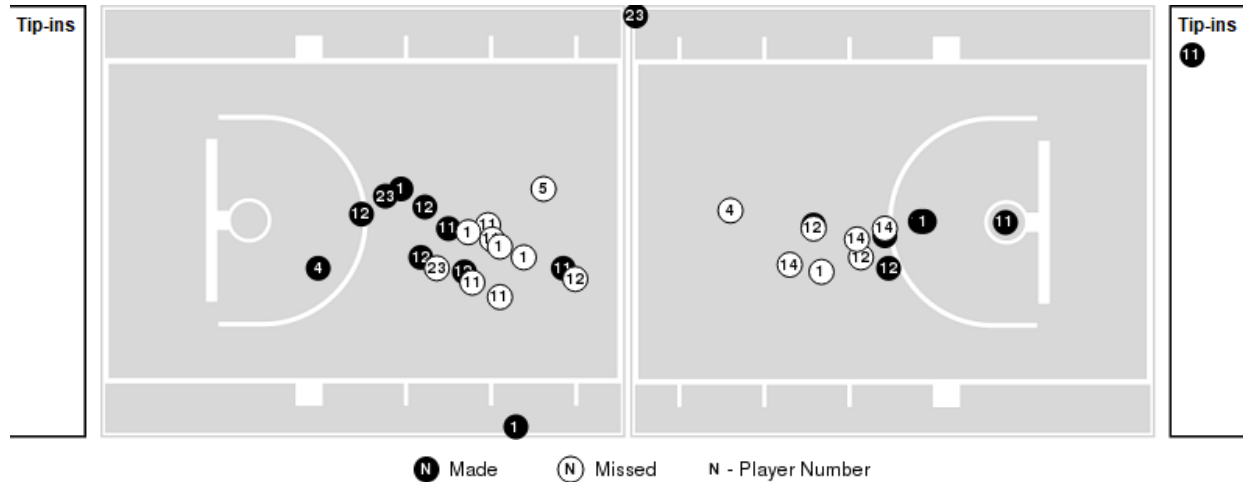

Blow Up Chart

Vanderbilt	M/A	%
Field Goals	29/78	37
2 Points	22/53	42
3 Points	7/25	28
Free Throws	12/16	75

Vanderbilt	M/A	%
Points in the Paint	30 (15 / 32)	47
Fast Break Points	18 (9/11)	82
Second Chance Points	9 (4/11)	36
Effective FG%	42