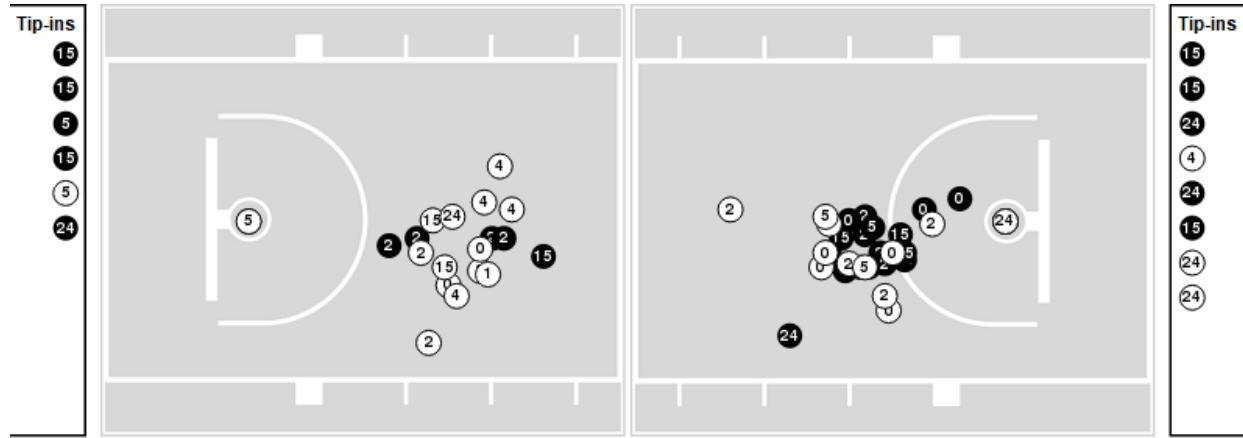

Blow Up Chart

● Made   ○ Missed   N - Player Number

Mississippi St.	M/A	%
Field Goals	35/90	39
2 Points	33/63	52
3 Points	2/27	7
Free Throws	13/19	68

Mississippi St.	M/A	%
Points in the Paint	66 (33 / 61)	54
Fast Break Points	8 (4/4)	100
Second Chance Points	24 (14/27)	52
Effective FG%	40