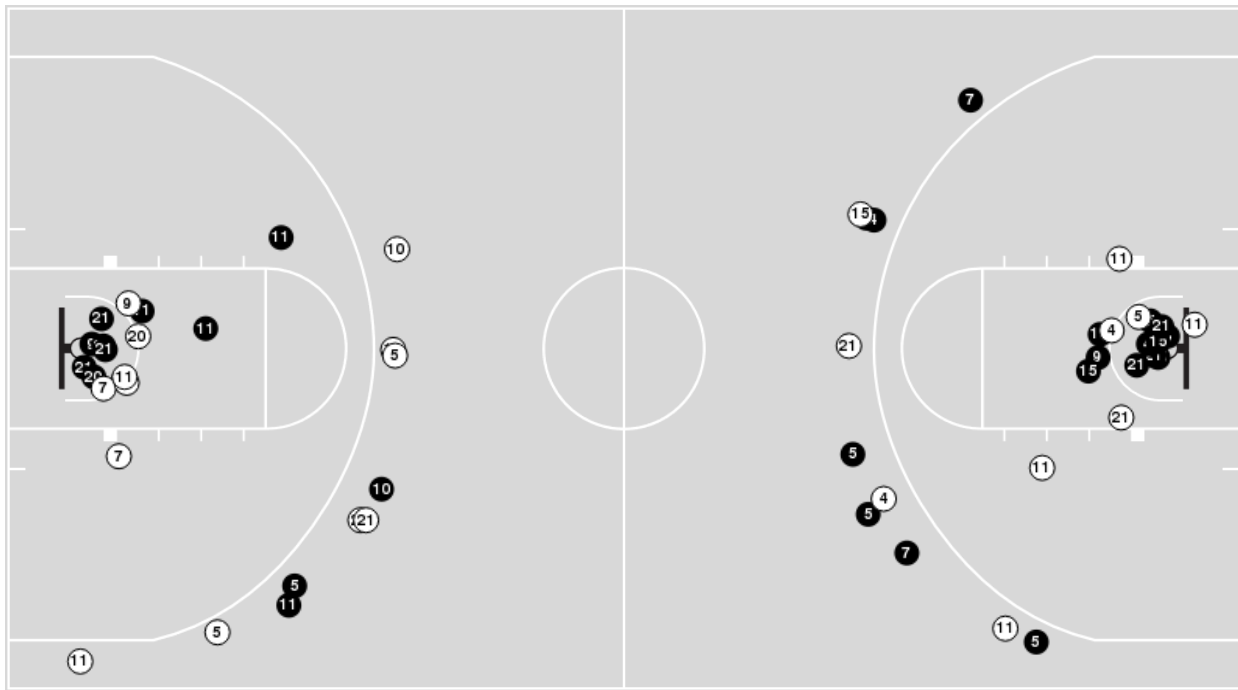

Vanderbilt at Florida

02/04/25 Exactech Arena at Stephen C. O'Connell Center, Gainesville
2024-25 Men's Basketball

Game Time: 7:00 PM
Game Duration: 2:04
Attendance: 9,745

Officials: Courtney Green, Vladimir Voyard-Tadal, Ron Groover

Players => 1, 2, 3, 4, 5, 7, 9, 10, 11, 12, 15, 20, 21, 22, 30, 32, 33FG Types=>AllResults=>All

Florida

All Field Goals