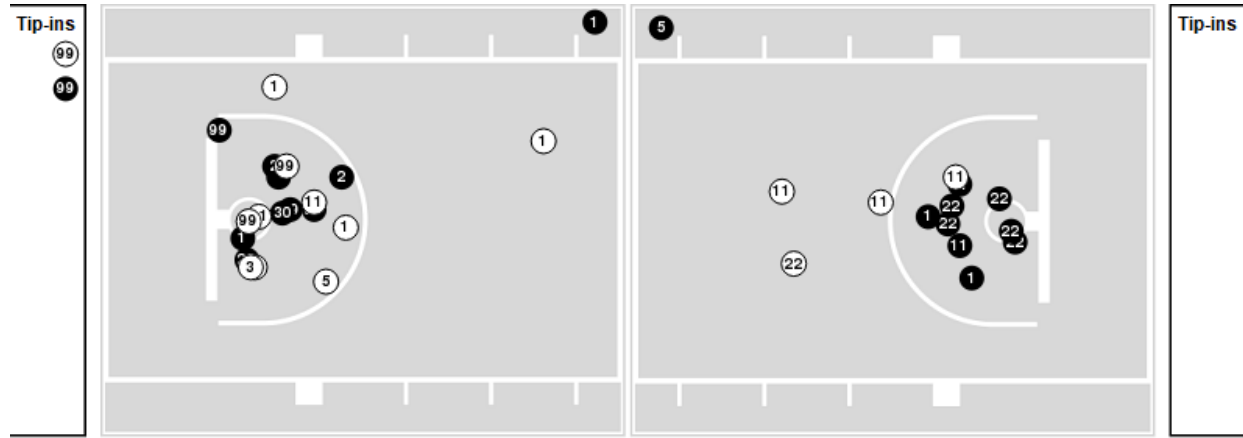

Blow Up Chart

● Made   ○ Missed   N - Player Number

Vanderbilt	M/A	%
Field Goals	31/61	51
2 Points	25/42	60
3 Points	6/19	32
Free Throws	7/12	58

Vanderbilt	M/A	%
Points in the Paint	42 (21 / 35)	60
Fast Break Points	4 (3/3)	100
Second Chance Points	9 (4/7)	57
Effective FG%	56