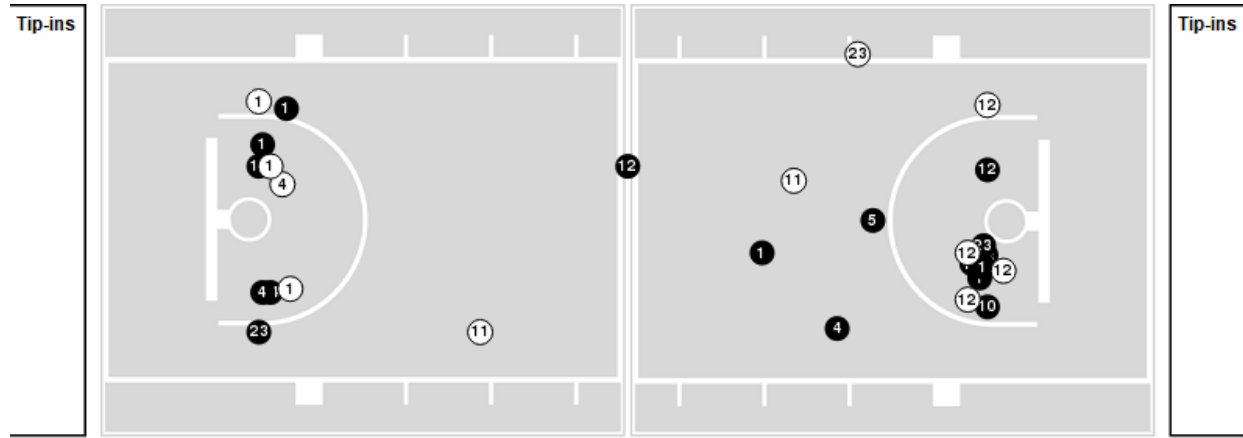

Blow Up Chart

● Made   ○ Missed   N - Player Number

Vanderbilt	M/A	%
Field Goals	23/53	43
2 Points	19/36	53
3 Points	4/17	24
Free Throws	9/14	64

Vanderbilt	M/A	%
Points in the Paint	34 (17 / 27)	63
Fast Break Points	7 (3/3)	100
Second Chance Points	9 (4/5)	80
Effective FG%	47