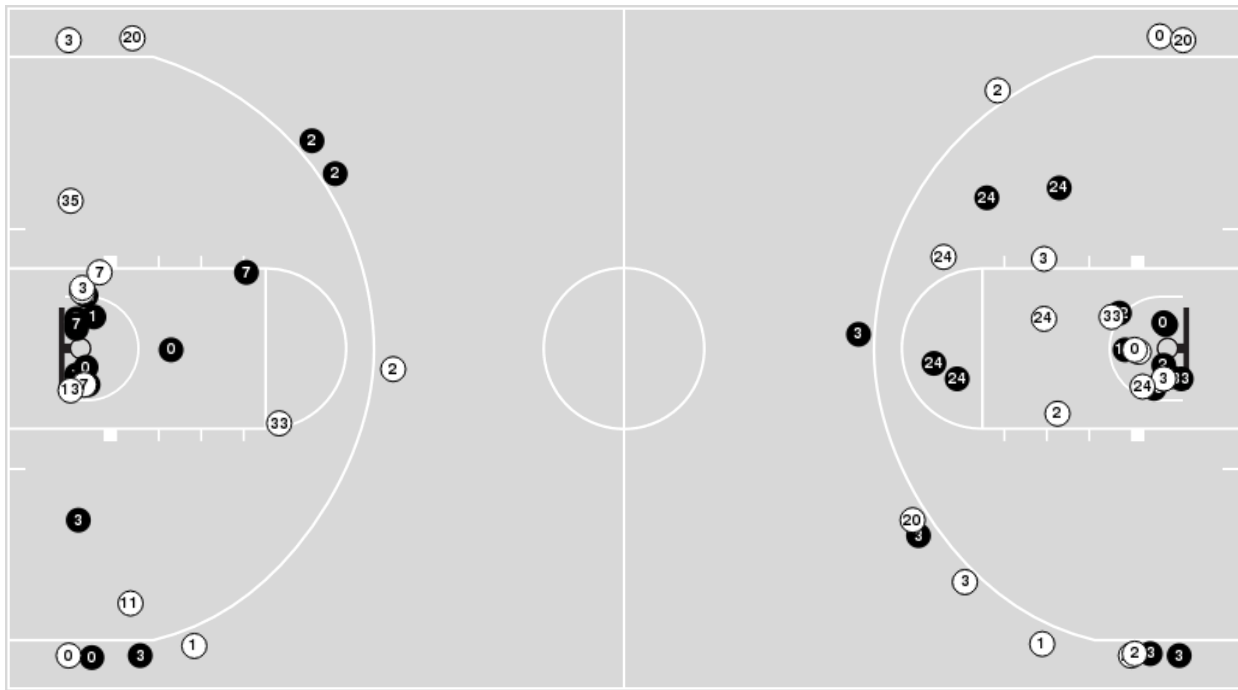

Vanderbilt at Ole Miss

01/09/25 The Sandy and John Black Pavilion at Ole Miss, Oxford, Miss.
2024-25 Ole Miss Women's Basketball

Game Time: 5:00 PM
Game Duration: 1:51
Attendance: 3,825

Officials: Dee Kantner, Melissa Barlow, Jeffrey Smith

Players => 0, 1, 2, 3, 7, 9, 10, 11, 12, 13, 14, 20, 24, 33, 35 FG Types=>All Results=>All

Ole Miss

All Field Goals