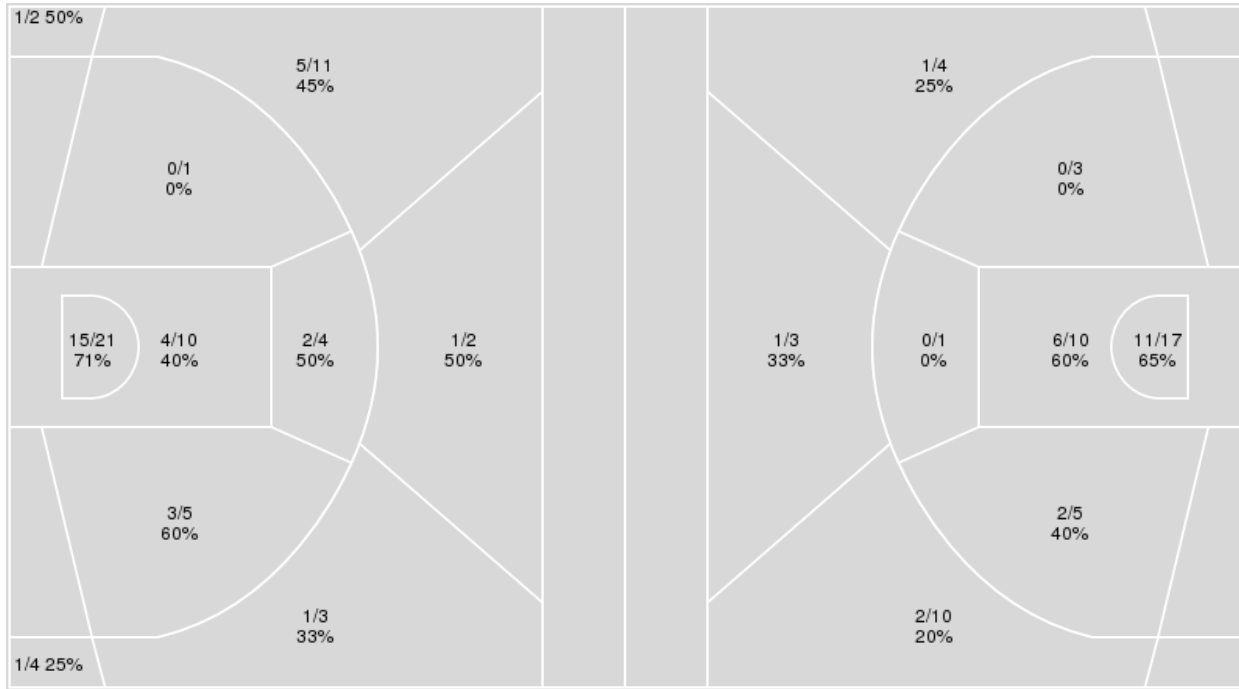

Vanderbilt at Ole Miss

01/09/25 The Sandy and John Black Pavilion at Ole Miss, Oxford, Miss.
2024-25 Ole Miss Women's Basketball

Game Time: 5:00 PM
Game Duration: 1:51
Attendance: 3,825

Officials: Dee Kantner, Melissa Barlow, Jeffrey Smith

{ Players => 0, 1, 2, 3, 7, 9, 10, 11, 12, 13, 14, 20, 24, 33, 35; } FG
Types => All; Results => All;

{ Players => All; } FG Types => All; Results => All;

Ole Miss

Vanderbilt

Ole Miss	M/A	%
Field Goals	33/63	52
2 Points	24/41	59
3 Points	9/22	41
Free Throws	12/13	92

Vanderbilt	M/A	%
Field Goals	23/53	43
2 Points	19/36	53
3 Points	4/17	24
Free Throws	9/14	64