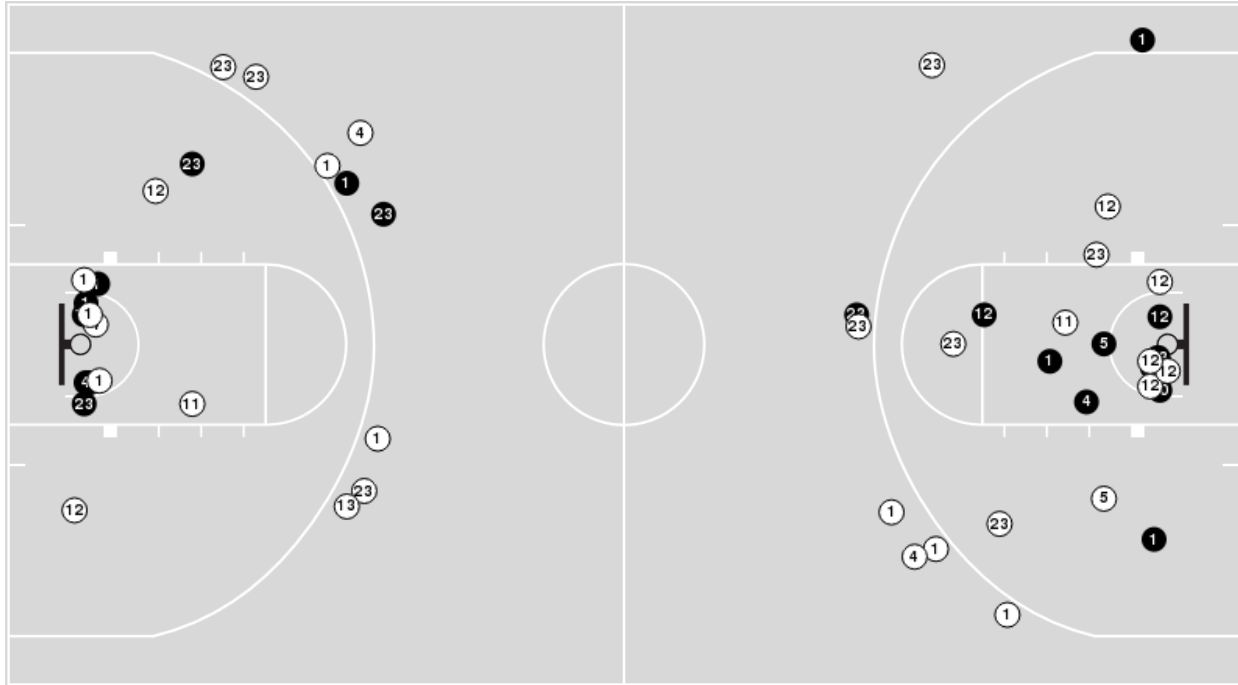

Vanderbilt at Ole Miss

01/09/25 The Sandy and John Black Pavilion at Ole Miss, Oxford, Miss.
2024-25 Ole Miss Women's Basketball

Officials: Dee Kantner, Melissa Barlow, Jeffrey Smith

Players => AllFG Types=>AllResults=>All

Vanderbilt

All Field Goals