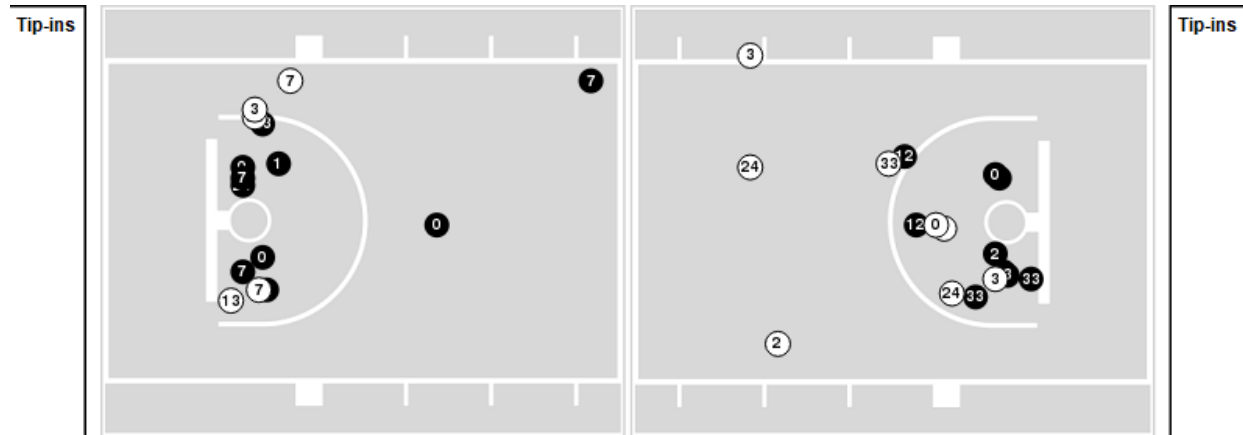

Blow Up Chart

● Made   ○ Missed   N - Player Number

Ole Miss	M/A	%
Field Goals	33/63	52
2 Points	24/41	59
3 Points	9/22	41
Free Throws	12/13	92

Ole Miss	M/A	%
Points in the Paint	38 (19 / 31)	61
Fast Break Points	10 (5/5)	100
Second Chance Points	10 (6/12)	50
Effective FG%	60