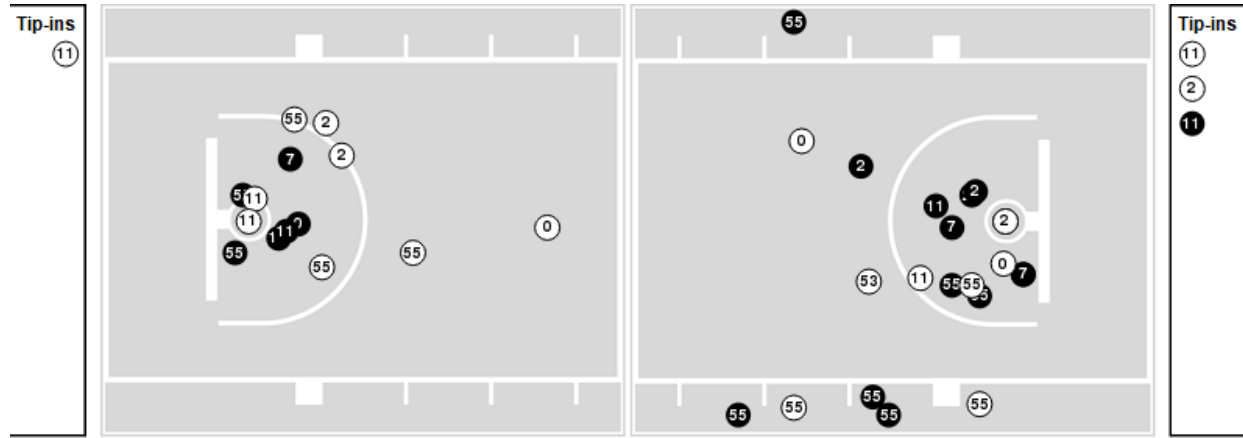

Blow Up Chart

● Made   ○ Missed   N - Player Number

Tennessee	M/A	%
Field Goals	26/68	38
2 Points	20/42	48
3 Points	6/26	23
Free Throws	12/15	80

Tennessee	M/A	%
Points in the Paint	32 (16 / 31)	52
Fast Break Points	14 (7/7)	100
Second Chance Points	8 (5/17)	29
Effective FG%	43