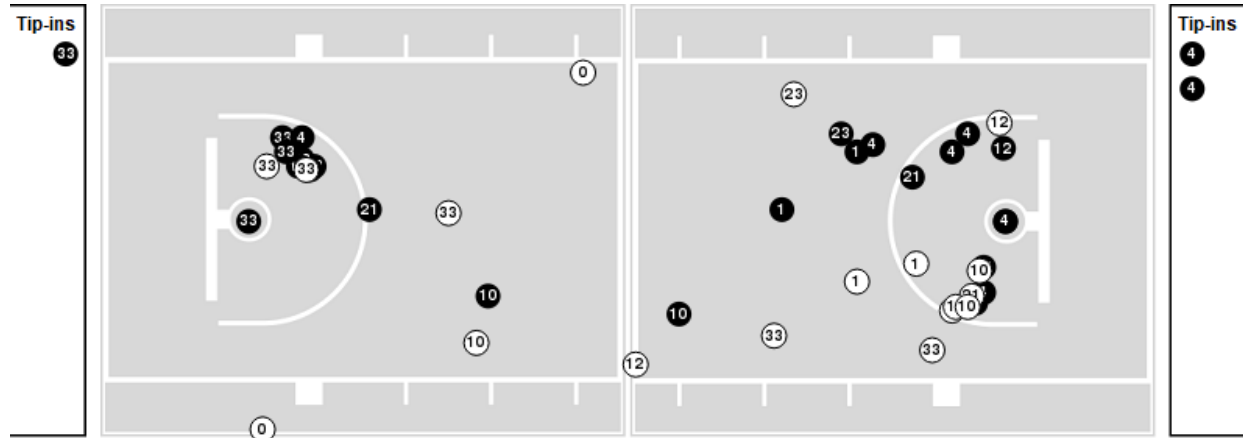

Officials: Brian Hall, Timothy Greene, Karen Preato

Players => AllFG Types=>AllResults=>All

Georgia

All Field Goals

Blow Up Chart

N Made **O** Missed N - Player Number

Georgia	M/A	%
Field Goals	32/69	46
2 Points	28/52	54
3 Points	4/17	24
Free Throws	14/20	70