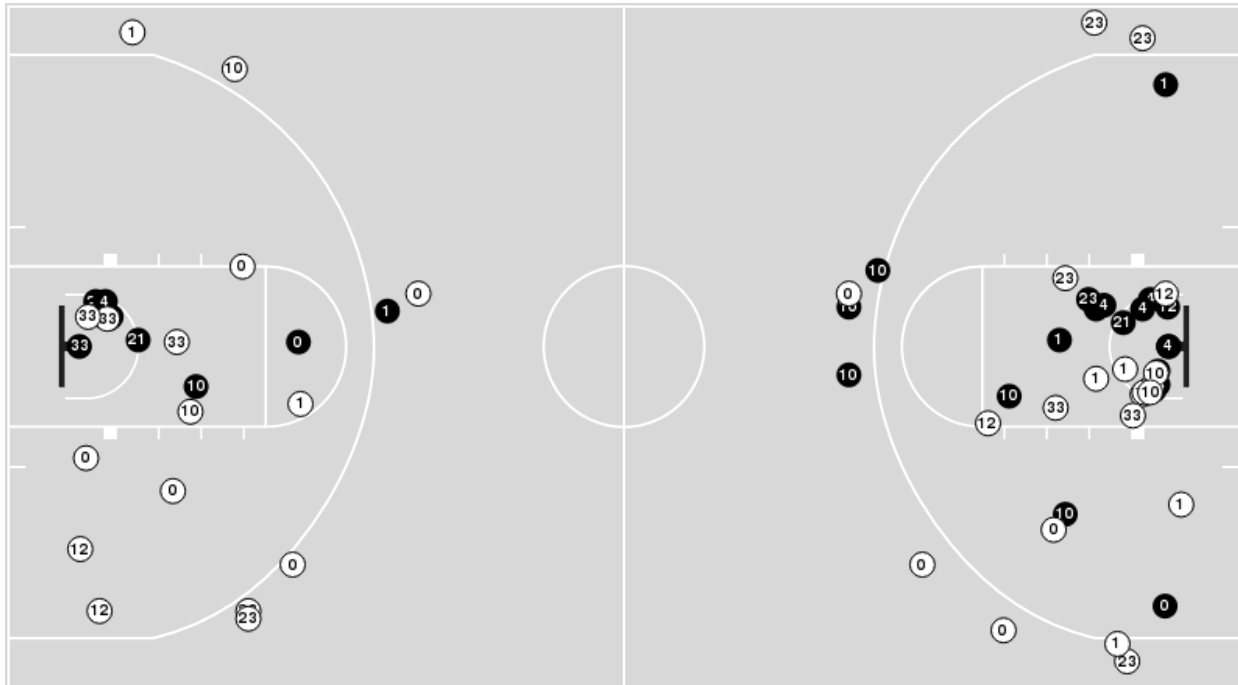

Officials: Brian Hall, Timothy Greene, Karen Preato

Players => AllFG Types=>AllResults=>All

Georgia

All Field Goals