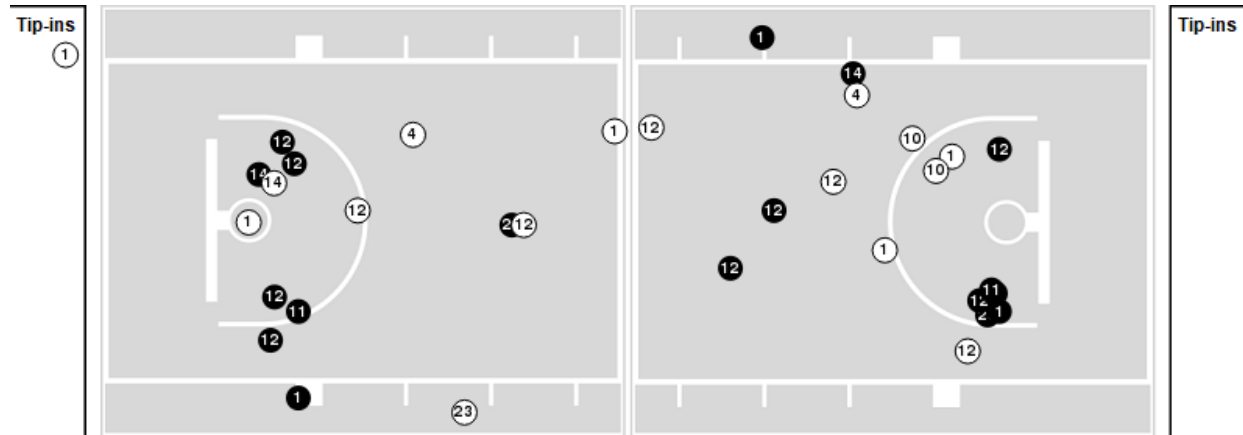

Blow Up Chart

● Made ○ Missed N - Player Number

Vanderbilt	M/A	%
Field Goals	34/71	48
2 Points	23/46	50
3 Points	11/25	44
Free Throws	29/31	94

Vanderbilt	M/A	%
Points in the Paint	34 (17 / 31)	55
Fast Break Points	15 (10/14)	71
Second Chance Points	15 (8/11)	73
Effective FG%	56