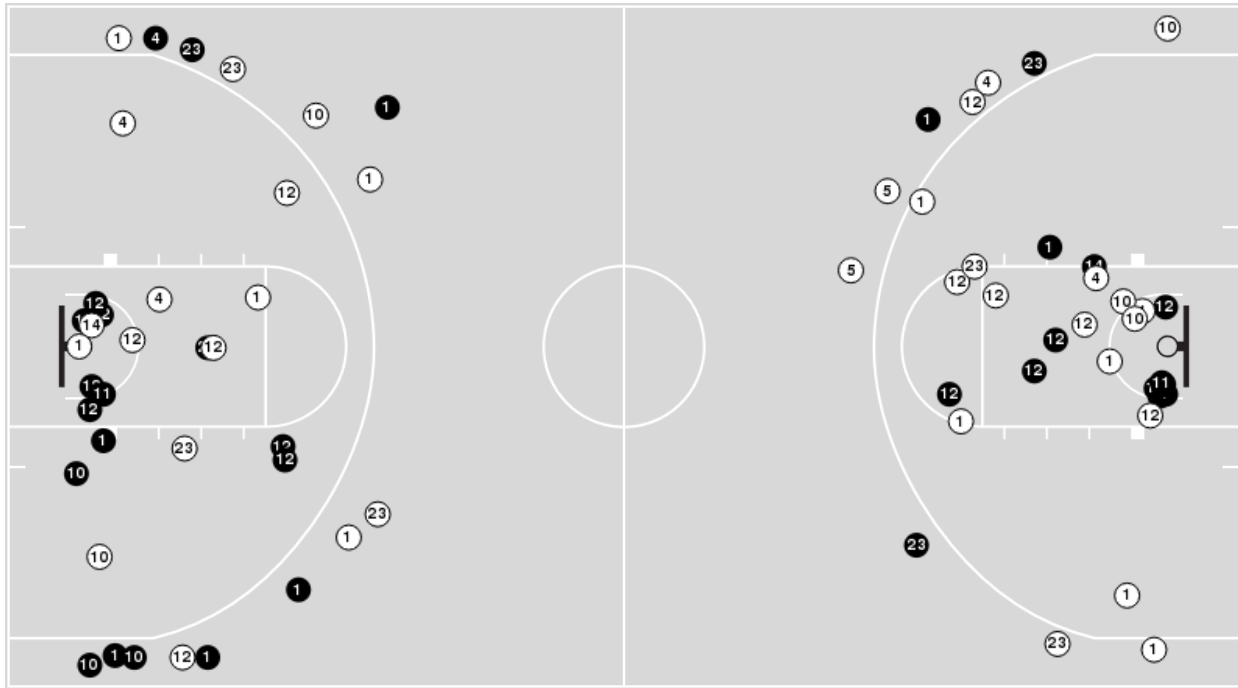

Officials: Brian Hall, Timothy Greene, Karen Preato

Players => 1, 2, 4, 5, 10, 11, 12, 13, 14, 23, 24, 30, 35FG Types=>AllResults=>All

Vanderbilt

All Field Goals