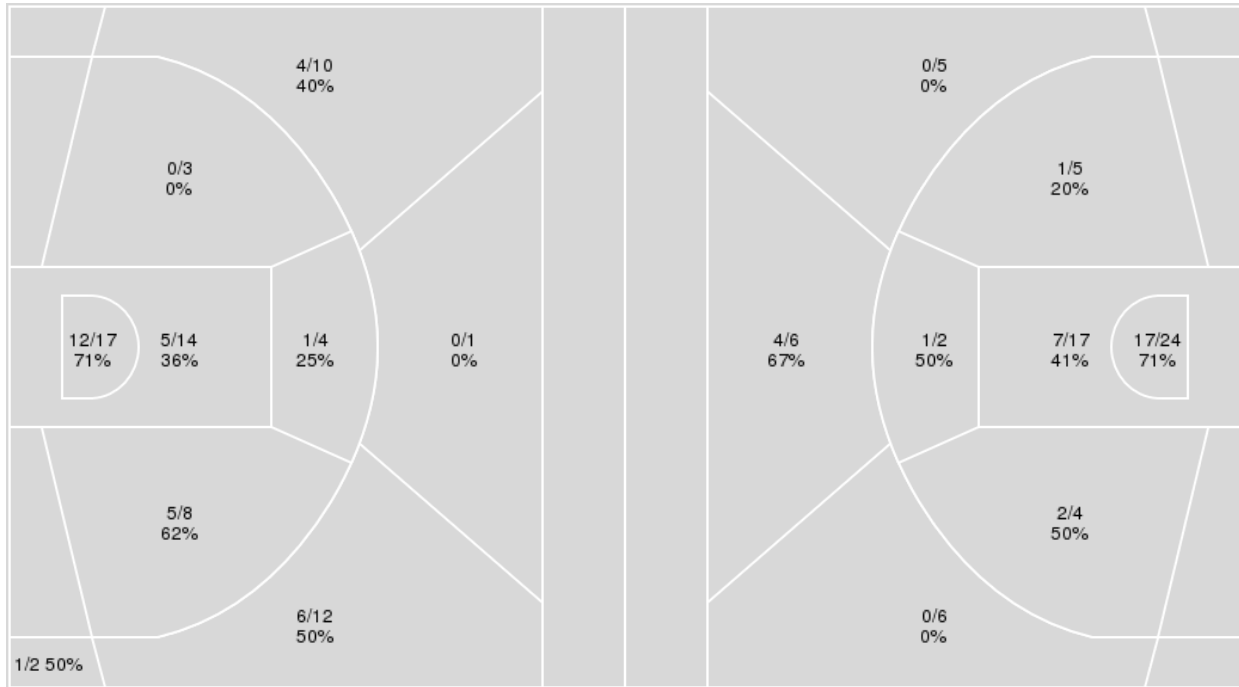

Officials: Brian Hall, Timothy Greene, Karen Preato

{ Players => 1, 2, 4, 5, 10, 11, 12, 13, 14, 23, 24, 30, 35; } FG Types => { Players => All; } FG Types => All; Results => All;
All; Results => All;

Vanderbilt

Georgia

Vanderbilt	M/A	%
Field Goals	34/71	48
2 Points	23/46	50
3 Points	11/25	44
Free Throws	29/31	94

Georgia	M/A	%
Field Goals	32/69	46
2 Points	28/52	54
3 Points	4/17	24
Free Throws	14/20	70