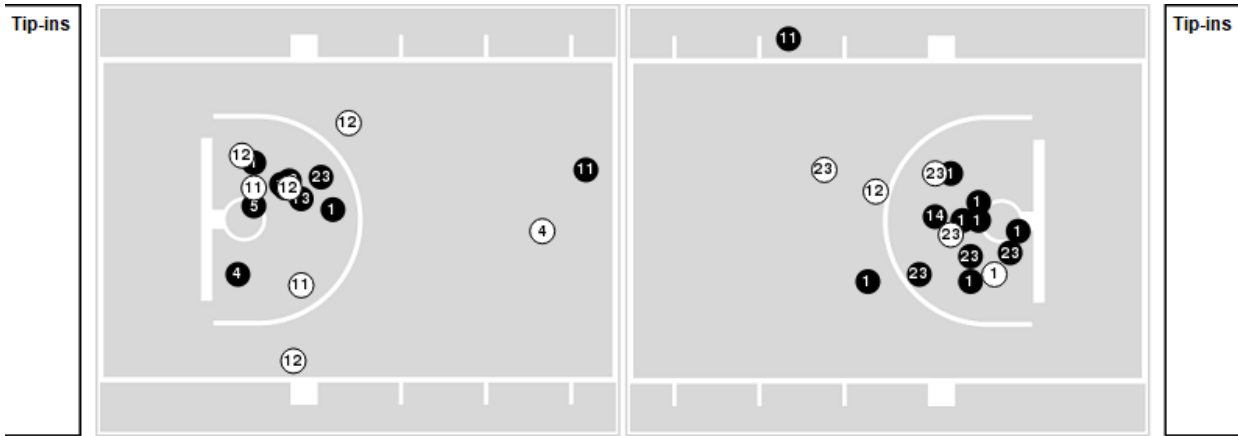

Blow Up Chart

● Made   ○ Missed   N - Player Number

Vanderbilt	M/A	%
Field Goals	34/64	53
2 Points	23/43	53
3 Points	11/21	52
Free Throws	20/25	80

Vanderbilt	M/A	%
Points in the Paint	42 (21 / 33)	64
Fast Break Points	19 (14/15)	93
Second Chance Points	14 (6/11)	55
Effective FG%	62