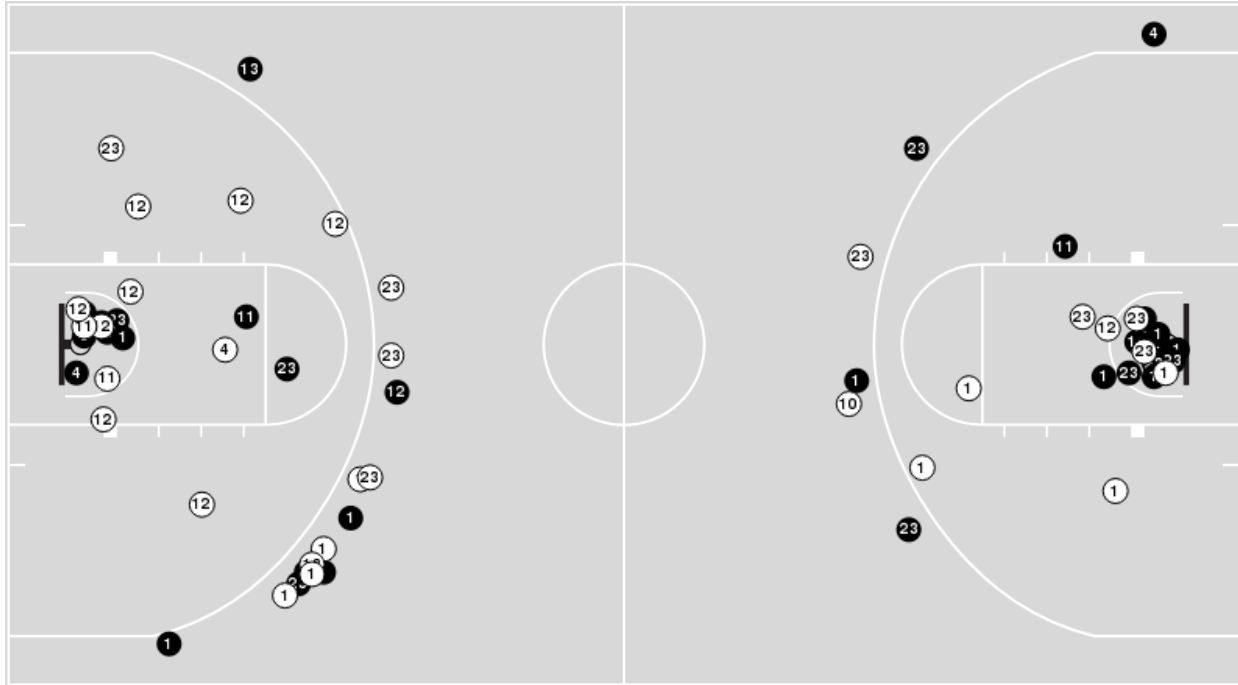

Vanderbilt at Florida

01/30/25 Exactech Arena at Stephen C. O'Connell Center, Gainesville
2024-25 Women's Basketball

Officials: Brian Hall, Katie Lukanich, Fatou Cissoko

Players => AllFG Types=>AllResults=>All

Vanderbilt

All Field Goals