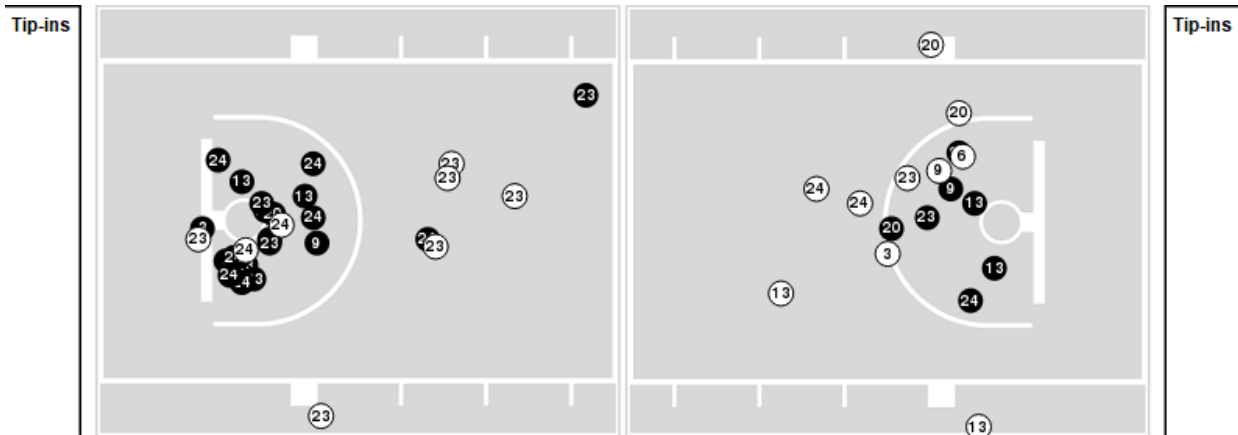

Blow Up Chart

● Made   ○ Missed   N - Player Number

Florida	M/A	%
Field Goals	33/67	49
2 Points	30/52	58
3 Points	3/15	20
Free Throws	17/23	74

Florida	M/A	%
Points in the Paint	56 (28 / 43)	65
Fast Break Points	13 (9/10)	90
Second Chance Points	19 (11/19)	58
Effective FG%	51