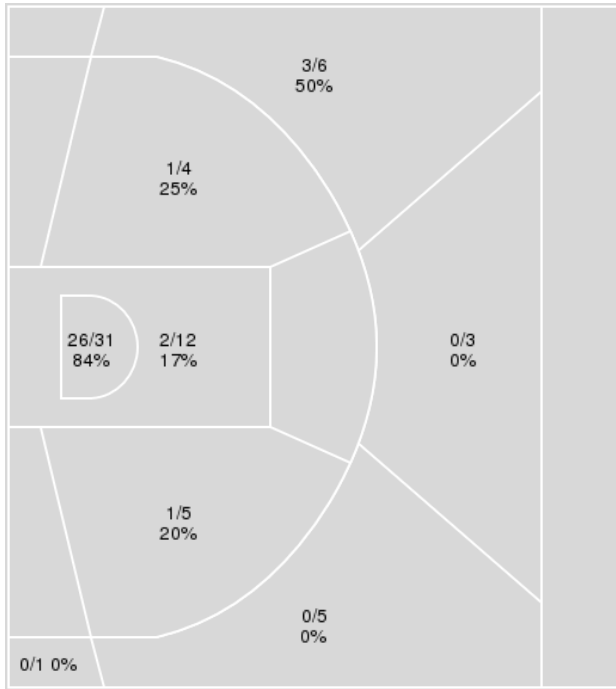

Vanderbilt at Florida

01/30/25 Exactech Arena at Stephen C. O'Connell Center, Gainesville
2024-25 Women's Basketball

Game Time: 7:00 PM
Game Duration: 1:57
Attendance: 1,709

Officials: Brian Hall, Katie Lukanich, Fatou Cissoko

{ Players => 3, 5, 6, 8, 9, 12, 13, 20, 21, 22, 23, 24; } FG Types => All;   { Players => All; } FG Types => All; Results => All;
Results => All;

Florida