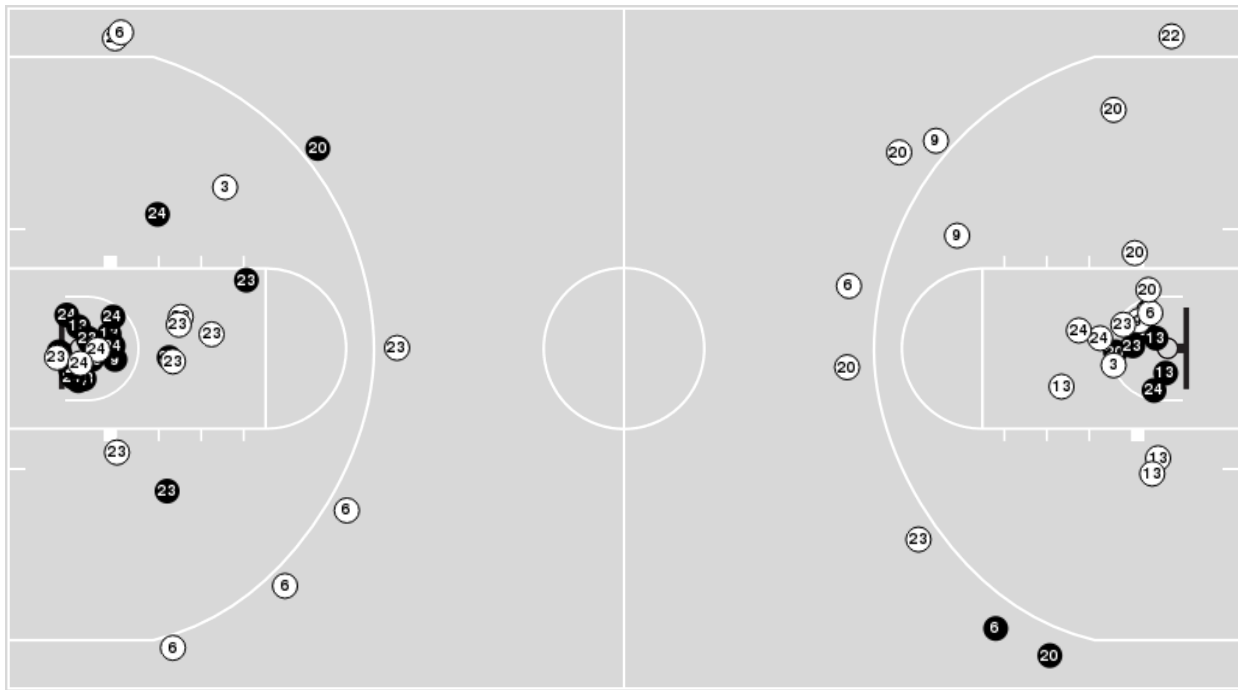

Vanderbilt at Florida

01/30/25 Exactech Arena at Stephen C. O'Connell Center, Gainesville
2024-25 Women's Basketball

Game Time: 7:00 PM
Game Duration: 1:57
Attendance: 1,709

Officials: Brian Hall, Katie Lukanich, Fatou Cissoko

Players => 3, 5, 6, 8, 9, 12, 13, 20, 21, 22, 23, 24 FG Types=>All Results=>All

Florida

All Field Goals