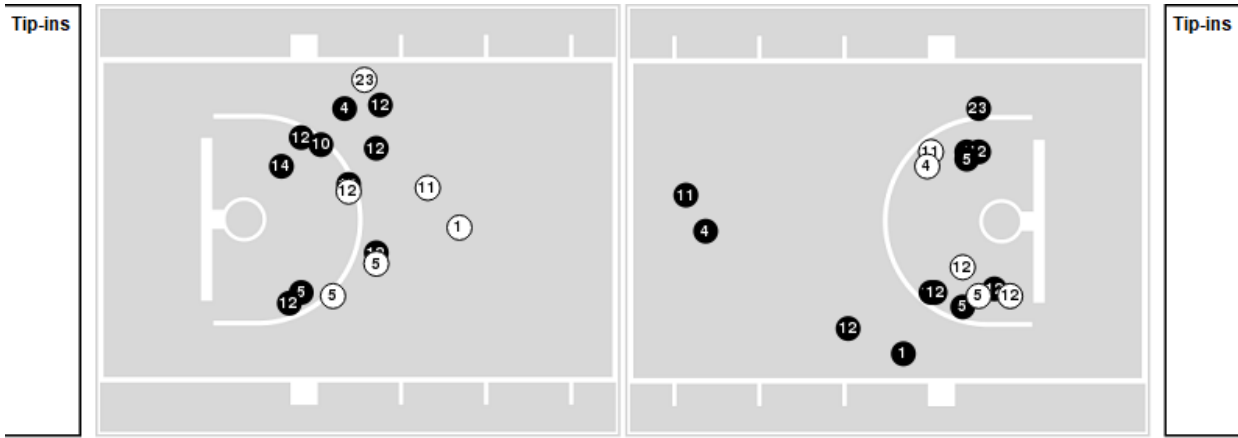

Blow Up Chart

● Made   ○ Missed   N - Player Number

Vanderbilt	M/A	%
Field Goals	34/68	50
2 Points	25/44	57
3 Points	9/24	38
Free Throws	11/15	73

Vanderbilt	M/A	%
Points in the Paint	46 (23 / 34)	68
Fast Break Points	8 (4/5)	80
Second Chance Points	16 (11/20)	55
Effective FG%	57