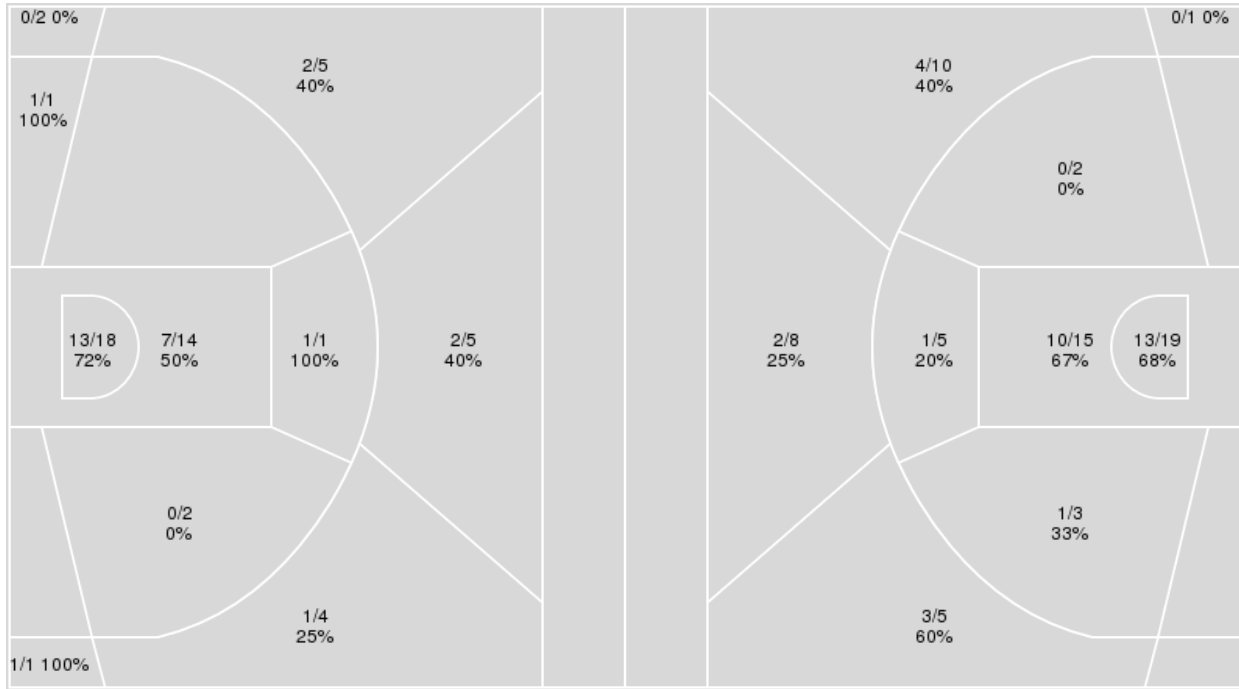

Officials: Katie Lukanich, Talisa Green, Meadow Overstreet

{ Players => 0, 1, 4, 5, 8, 12, 13, 14, 15, 16, 21, 22, 42, 44, 54; } FG
Types => All; Results => All;

{ Players => All; } FG Types => All; Results => All;

Vanderbilt

Miami (FL)

Miami (FL)	M/A	%
Field Goals	28/53	53
2 Points	22/36	61
3 Points	6/17	35
Free Throws	8/11	73

Vanderbilt	M/A	%
Field Goals	34/68	50
2 Points	25/44	57
3 Points	9/24	38
Free Throws	11/15	73