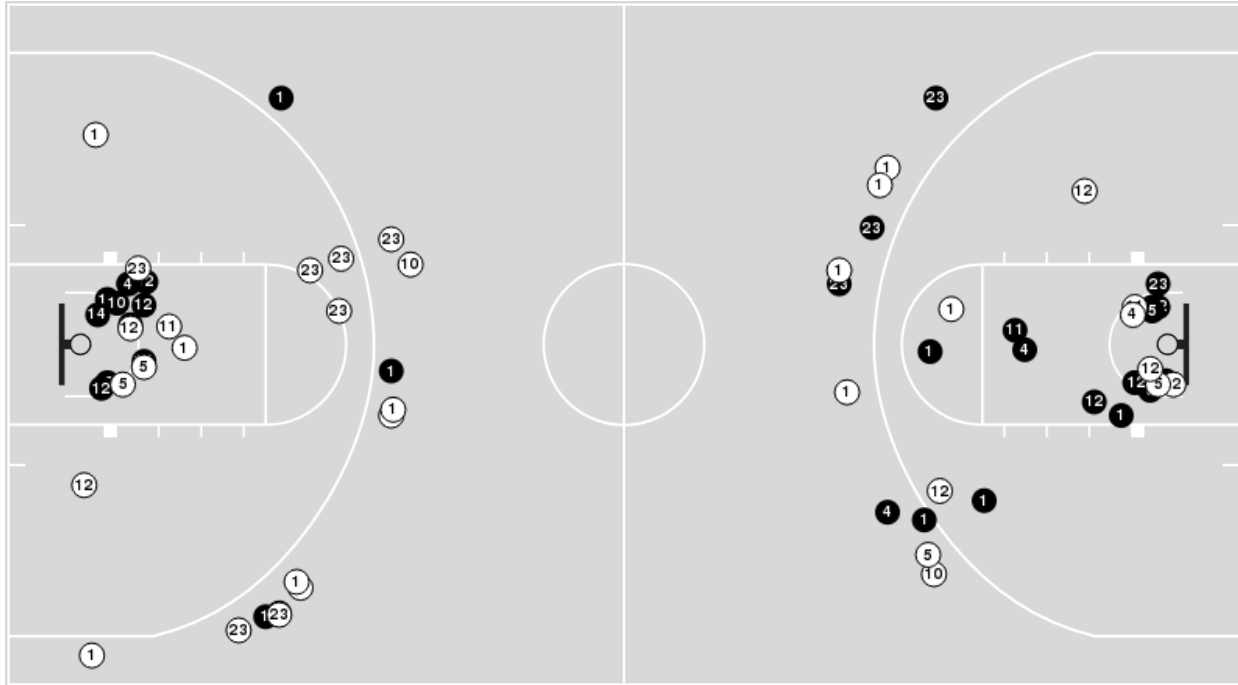

Officials: Katie Lukanich, Talisa Green, Meadow Overstreet

Players => AllFG Types=>AllResults=>All
Vanderbilt

All Field Goals