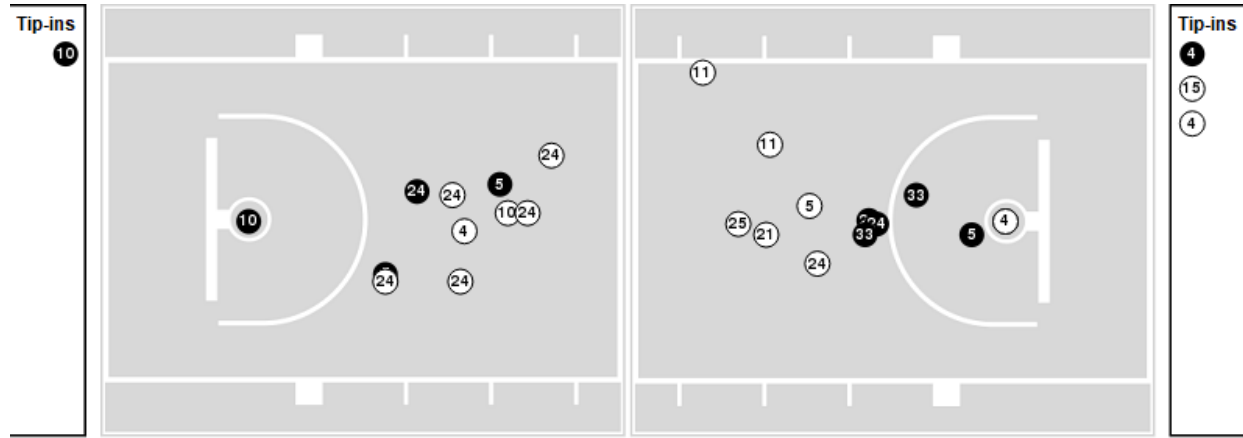

Blow Up Chart

● Made ○ Missed N - Player Number

Evansville	M/A	%
Field Goals	15/54	28
2 Points	11/27	41
3 Points	4/27	15
Free Throws	6/9	67

Evansville	M/A	%
Points in the Paint	20 (10 / 25)	40
Fast Break Points	4 (2/2)	100
Second Chance Points	9 (4/13)	31
Effective FG%	31