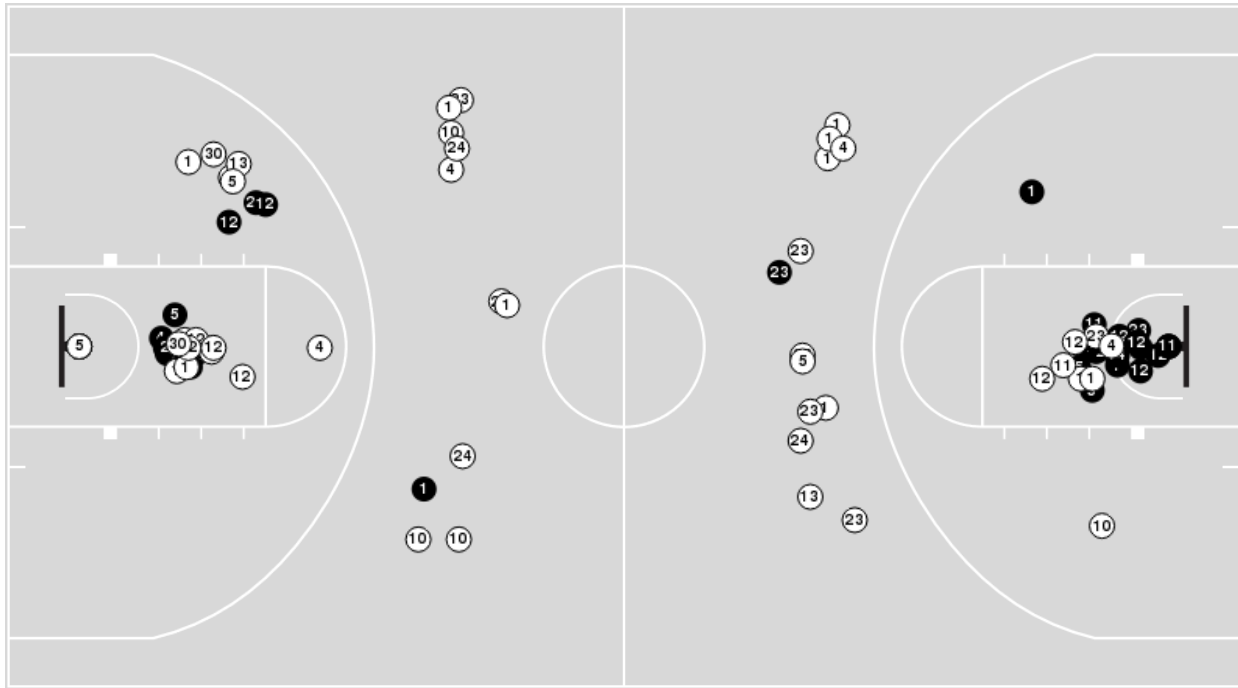

Officials: Dee Kantner, Jody Cantrell, Stephanie Barksdale

Players => 1, 2, 4, 5, 10, 11, 12, 13, 14, 23, 24, 30, 35FG Types=>AllResults=>All

Vanderbilt

All Field Goals