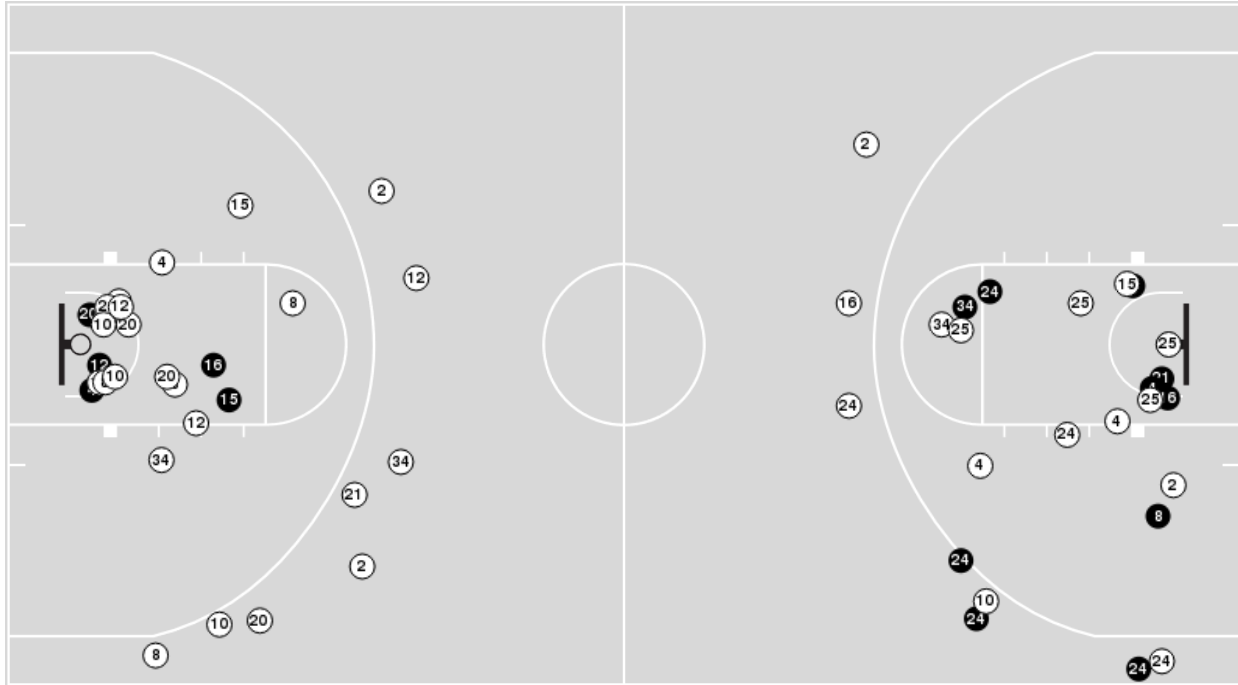

Officials: Roy Gulbeyan, Kylie Galloway, Marla Gearhart

Players => AllFG Types=>AllResults=>All
App State

All Field Goals