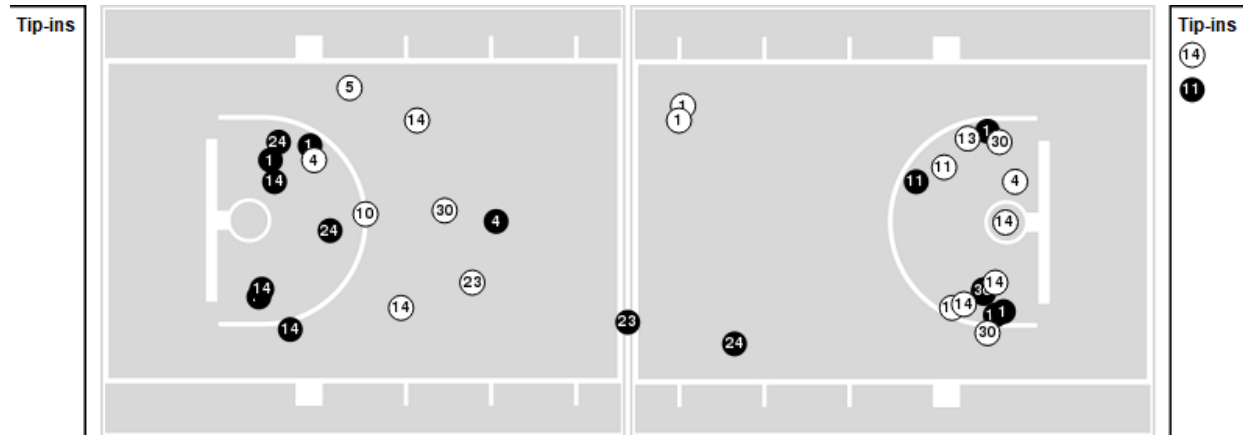

Blow Up Chart

● Made ○ Missed N - Player Number

Vanderbilt	M/A	%
Field Goals	33/77	43
2 Points	20/39	51
3 Points	13/38	34
Free Throws	15/15	100

Vanderbilt	M/A	%
Points in the Paint	38 (19 / 37)	51
Fast Break Points	21 (12/13)	92
Second Chance Points	21 (13/19)	68
Effective FG%	51