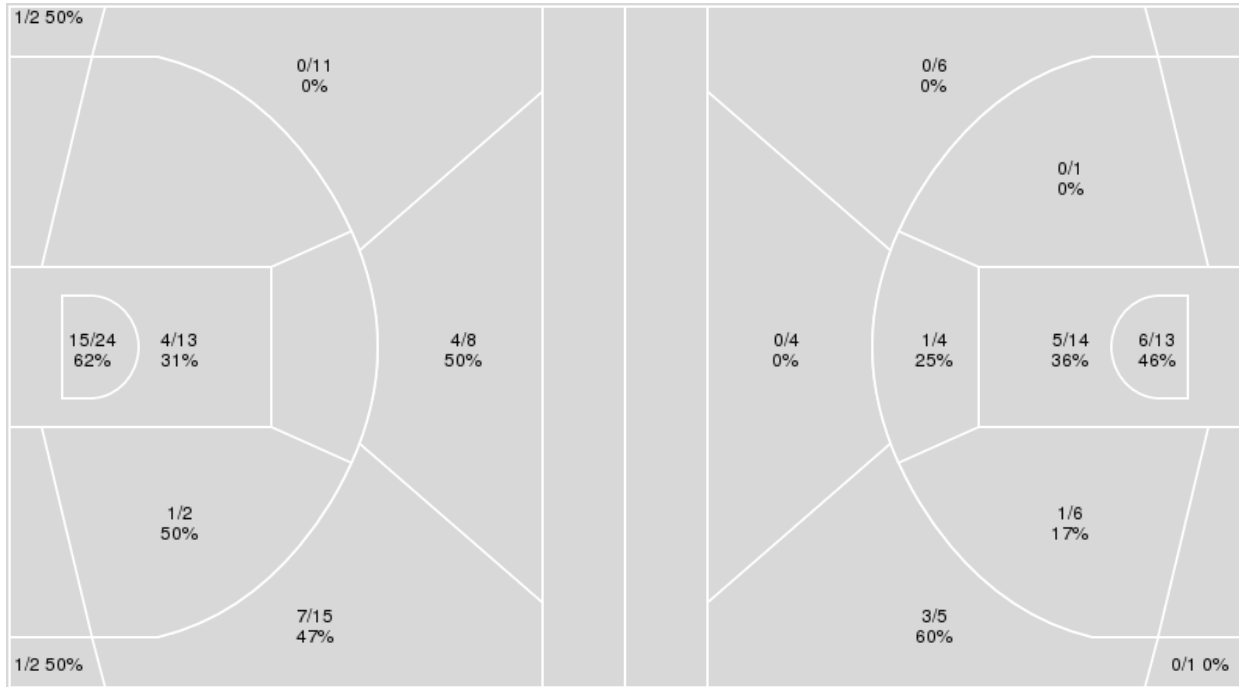

Officials: Roy Gulbeyan, Kylie Galloway, Marla Gearhart

{ Players => 1, 2, 4, 5, 10, 11, 12, 13, 14, 23, 24, 30, 35; } FG Types => { Players => All; } FG Types => All; Results => All;
All; Results => All;

Vanderbilt

App State

Vanderbilt	M/A	%
Field Goals	33/77	43
2 Points	20/39	51
3 Points	13/38	34
Free Throws	15/15	100

App State	M/A	%
Field Goals	16/54	30
2 Points	13/38	34
3 Points	3/16	19
Free Throws	5/8	62