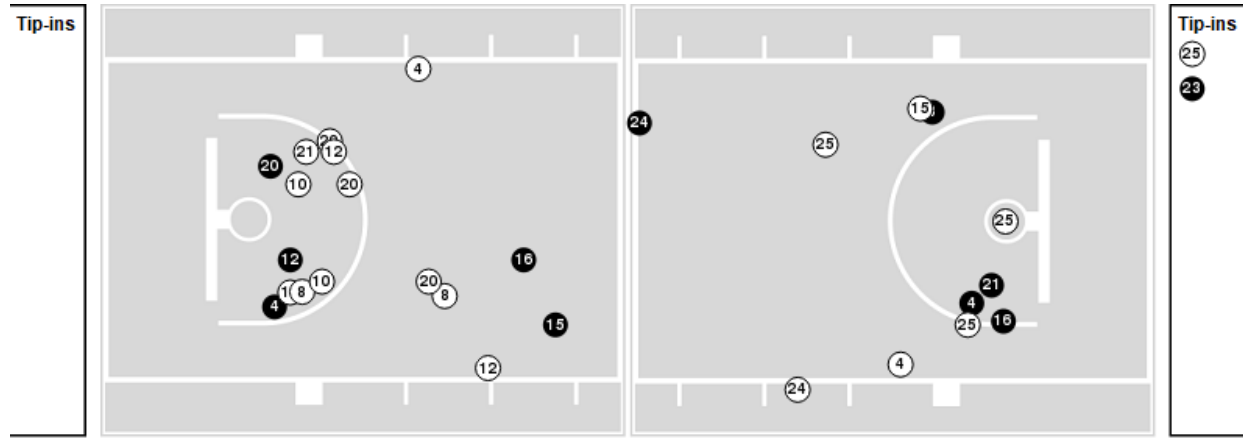

Blow Up Chart

● Made ○ Missed N - Player Number

App State	M/A	%
Field Goals	16/54	30
2 Points	13/38	34
3 Points	3/16	19
Free Throws	5/8	62

App State	M/A	%
Points in the Paint	22 (11 / 27)	41
Fast Break Points	2 (1/1)	100
Second Chance Points	7 (4/10)	40
Effective FG%	32