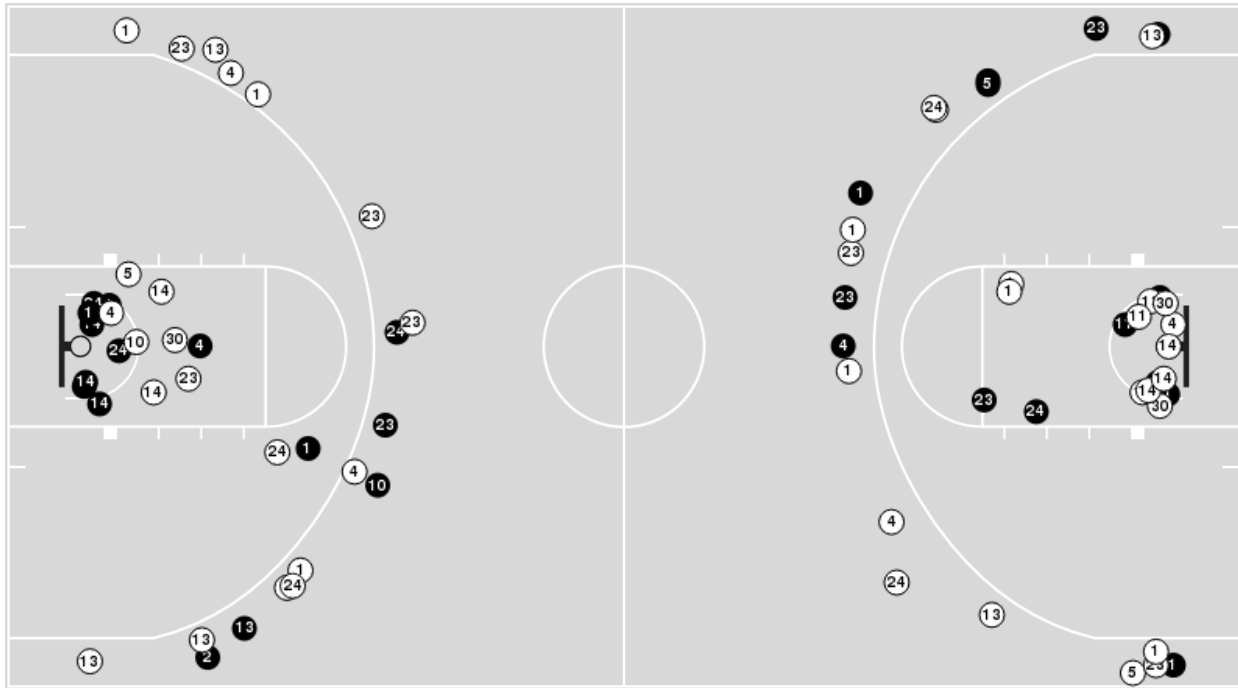

Officials: Roy Gulbeyan, Kylie Galloway, Marla Gearhart

Players => 1, 2, 4, 5, 10, 11, 12, 13, 14, 23, 24, 30, 35FG Types=>AllResults=>All

Vanderbilt

All Field Goals