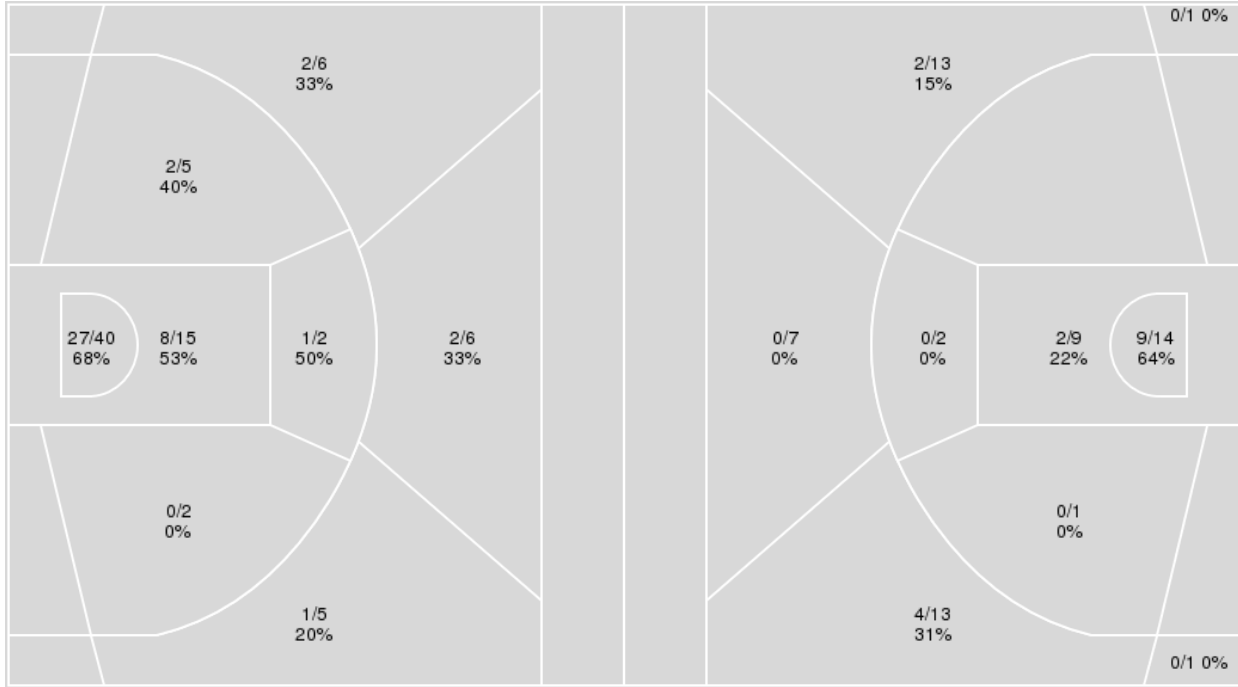

Officials: Pualani Spurlock, Timothy Daley, Kaz Beverley

{ Players => 1, 2, 4, 5, 10, 11, 12, 13, 14, 23, 24, 30, 35; } FG Types => All; Results => All;

{ Players => 0, 1, 2, 3, 14, 15, 21, 22, 23, 31, 32; } FG Types => All; Results => All;

Vanderbilt

Lipscomb

Vanderbilt	M/A	%
Field Goals	43/81	53
2 Points	38/64	59
3 Points	5/17	29
Free Throws	11/14	79

Lipscomb	M/A	%
Field Goals	17/61	28
2 Points	11/26	42
3 Points	6/35	17
Free Throws	10/17	59