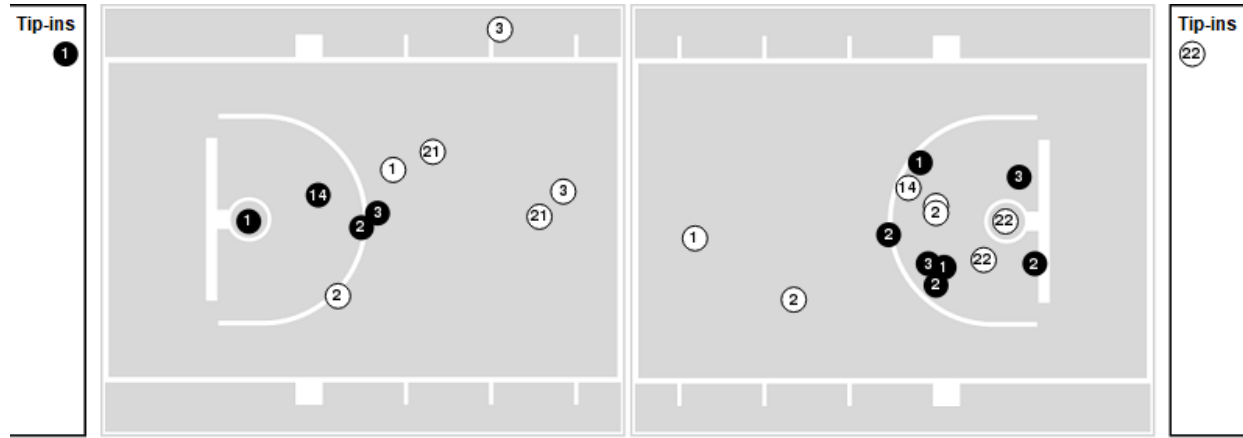

Blow Up Chart

● Made ○ Missed N - Player Number

Lipscomb	M/A	%
Field Goals	17/61	28
2 Points	11/26	42
3 Points	6/35	17
Free Throws	10/17	59

Lipscomb	M/A	%
Points in the Paint	22 (11 / 23)	48
Fast Break Points	3 (2/3)	67
Second Chance Points	8 (5/13)	38
Effective FG%	33