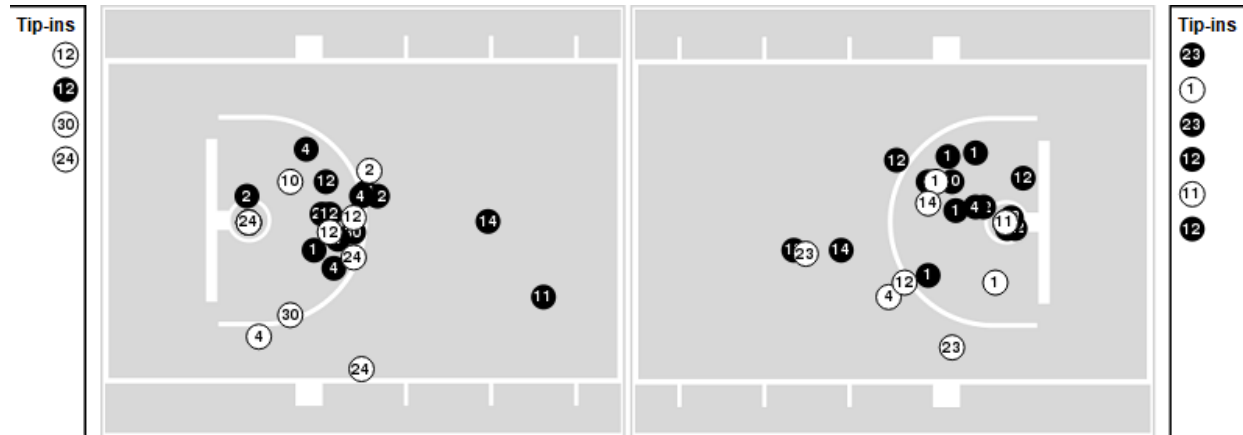

Blow Up Chart

● Made ○ Missed N - Player Number

Vanderbilt	M/A	%
Field Goals	43/81	53
2 Points	38/64	59
3 Points	5/17	29
Free Throws	11/14	79

Vanderbilt	M/A	%
Points in the Paint	70 (35 / 55)	64
Fast Break Points	27 (13/13)	100
Second Chance Points	23 (11/19)	58
Effective FG%	56