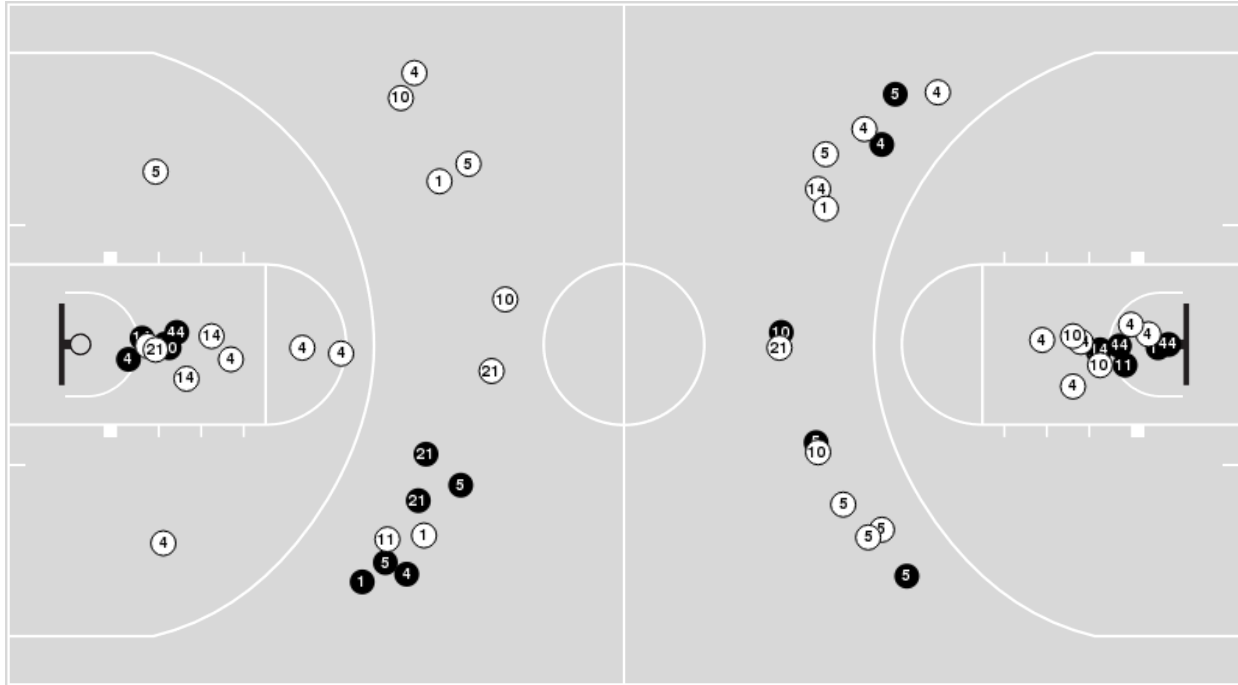

Officials: Brian Hall, Felicia Grinter, Aaron Brooks

Players => AllFG Types=>AllResults=>All
Samford

All Field Goals