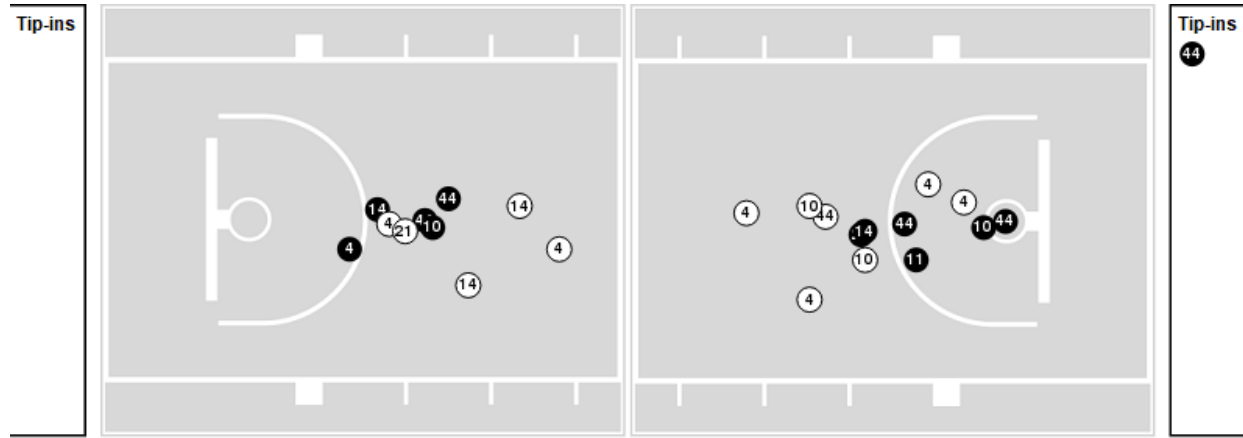

Blow Up Chart

● Made   ○ Missed   N - Player Number

Samford	M/A	%
Field Goals	22/56	39
2 Points	11/27	41
3 Points	11/29	38
Free Throws	4/8	50

Samford	M/A	%
Points in the Paint	22 (11 / 23)	48
Fast Break Points	9 (4/4)	100
Second Chance Points	9 (4/6)	67
Effective FG%	49