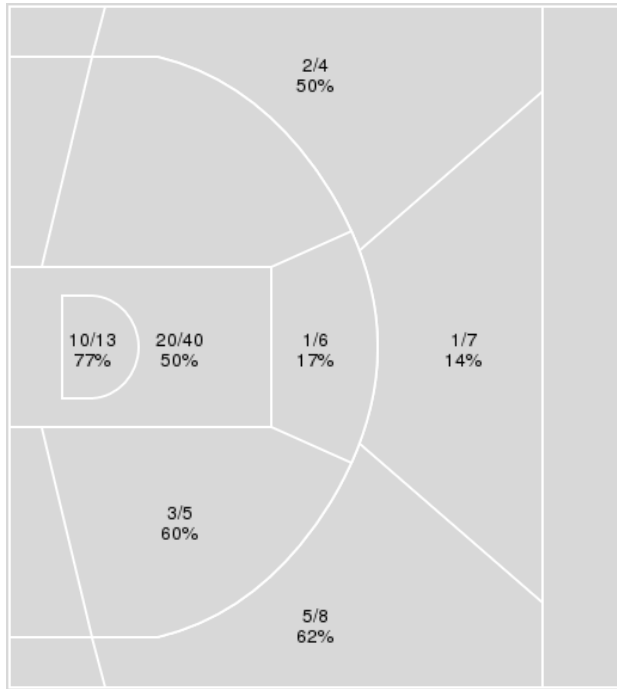

Officials: Brian Hall, Felicia Grinter, Aaron Brooks

{ Players => 1, 2, 4, 5, 10, 11, 12, 13, 14, 23, 24, 30, 35; } FG Types => { Players => All; } FG Types => All; Results => All;
All; Results => All;

Vanderbilt