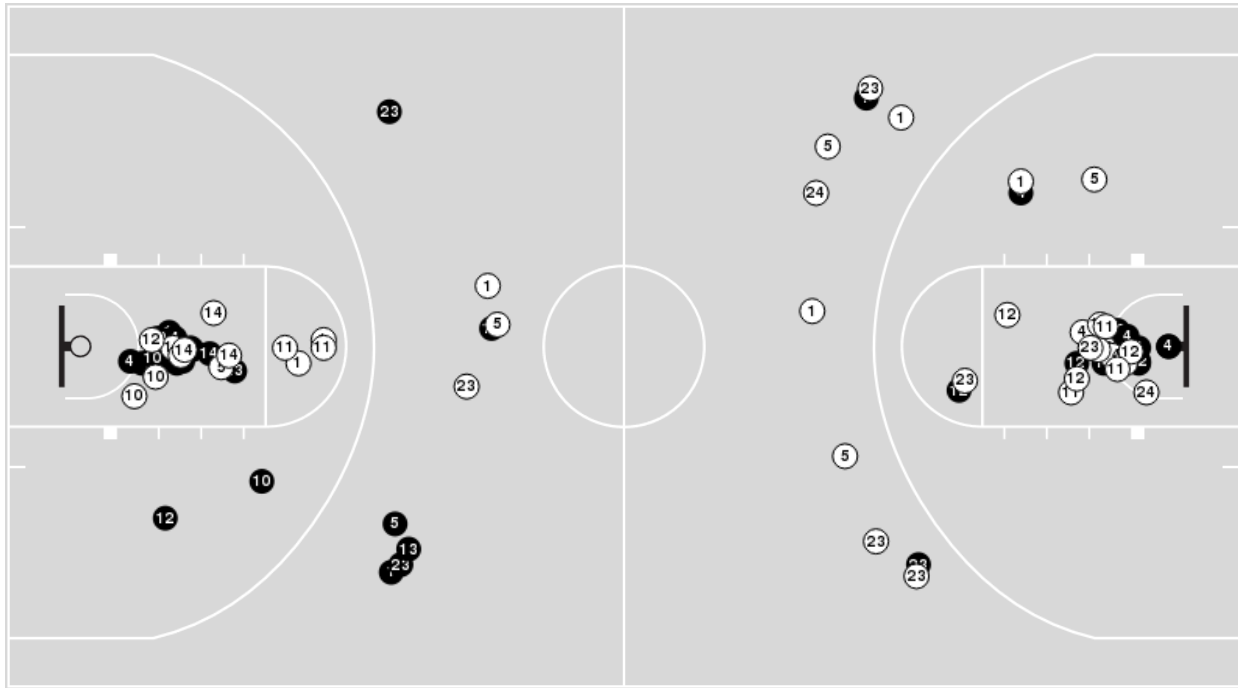

Officials: Brian Hall, Felicia Grinter, Aaron Brooks

Players => 1, 2, 4, 5, 10, 11, 12, 13, 14, 23, 24, 30, 35FG Types=>AllResults=>All

Vanderbilt

All Field Goals