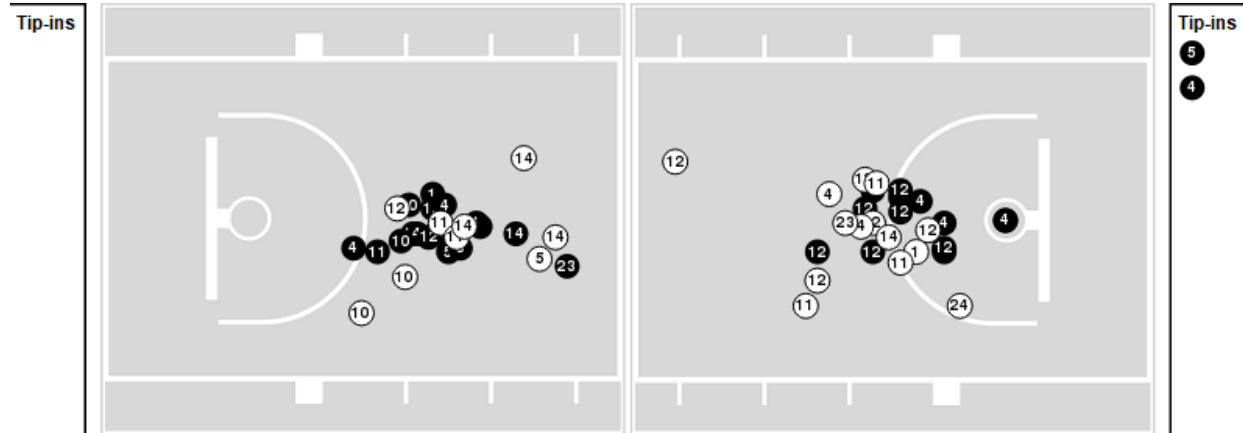

Blow Up Chart

● Made ○ Missed N - Player Number

Vanderbilt	M/A	%
Field Goals	42/83	51
2 Points	34/64	53
3 Points	8/19	42
Free Throws	12/20	60

Vanderbilt	M/A	%
Points in the Paint	60 (30 / 53)	57
Fast Break Points	26 (13/14)	93
Second Chance Points	28 (13/28)	46
Effective FG%	55