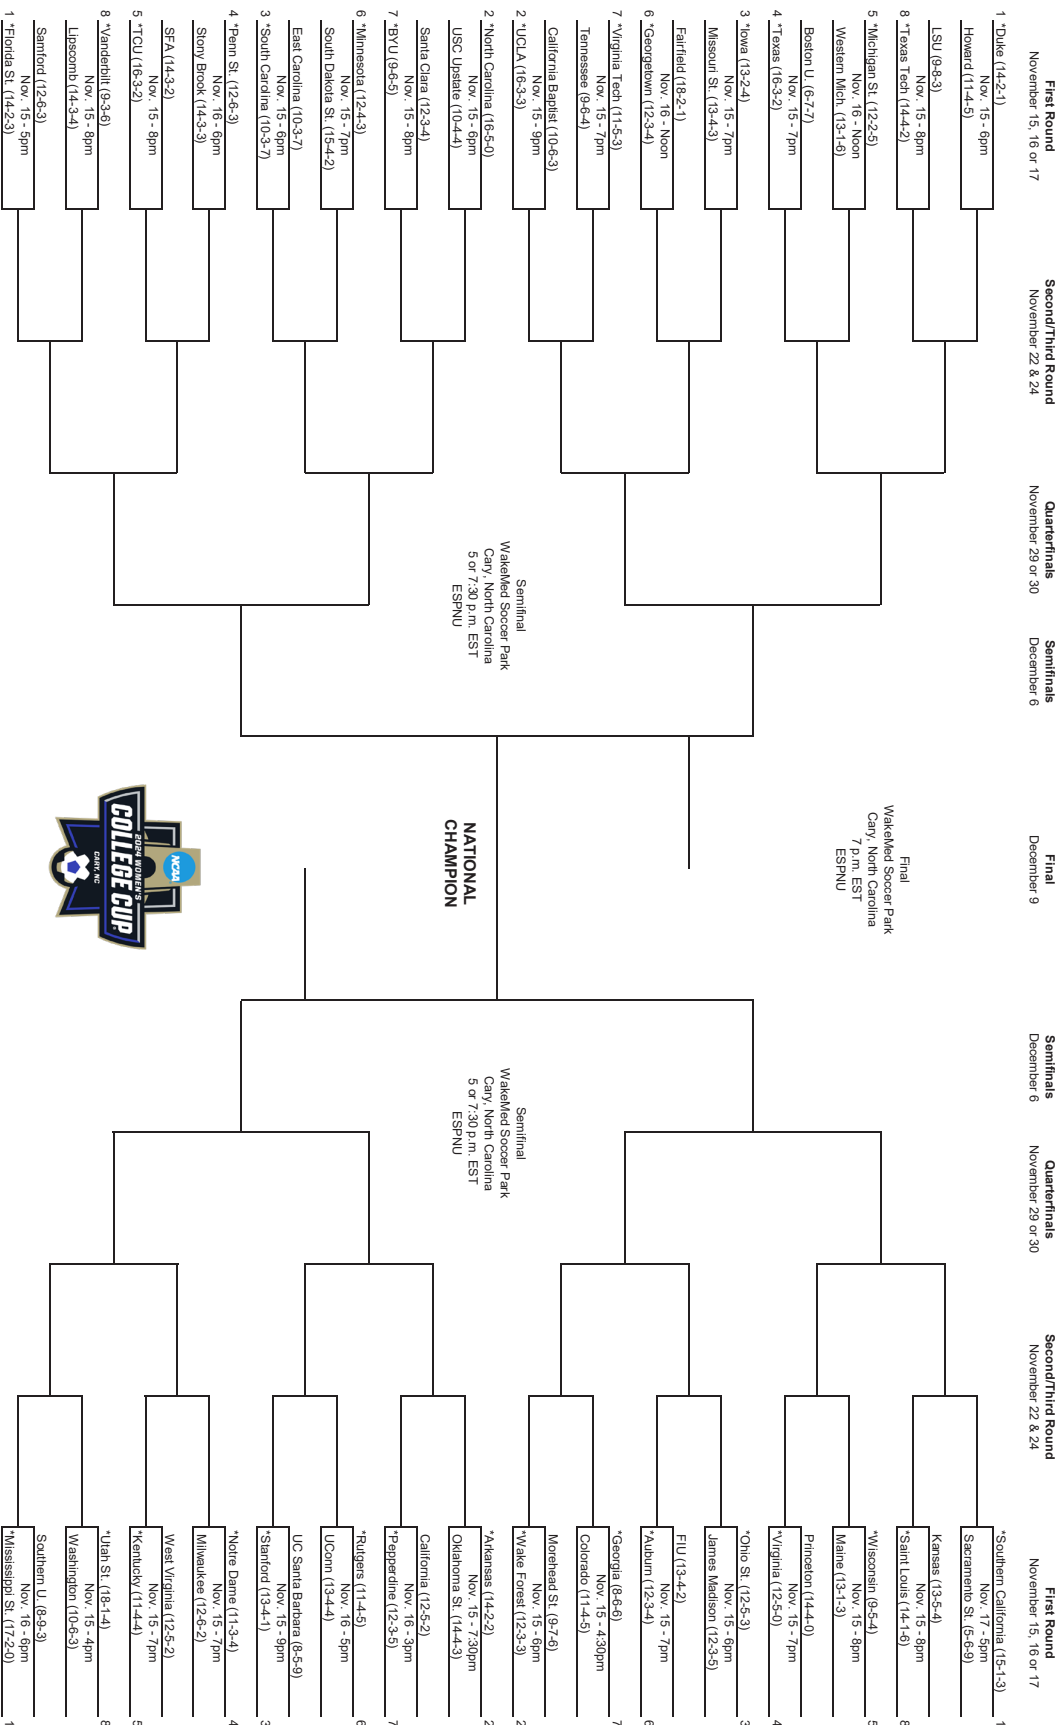

VANDERBILT SOCCER

*Host institution for preliminary round games.
All game times are Eastern standard time.
Order of semifinal games determined after quarterfinal round games are completed.
Second semifinal game will begin 30 minutes after conclusion of first game.

© 2024 National Collegiate Athletic Association. No commercial use without the NCAA's written permission.
The NCAA opposes all forms of sports wagering.