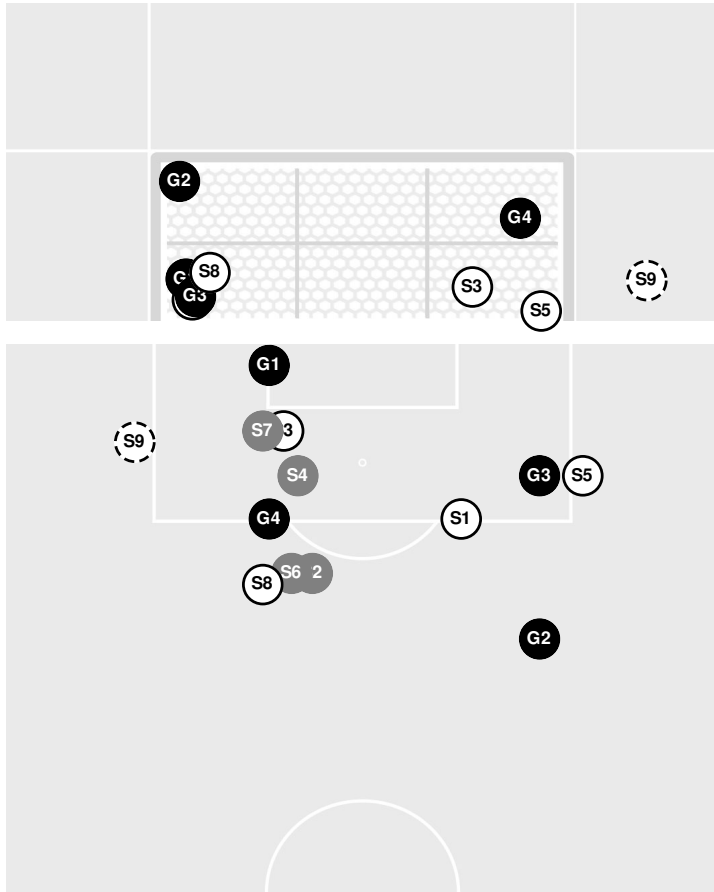

LIPSCOMB 1, VANDERBILT 2

- 84:10 Bisons substitution: Ellmore, Summer for Iliff, Chloe.
- 84:10 Bisons substitution: Ream, Lucy for Jalayer, Kam.
- 90:00 End of period [90:00].

LIPSCOMB 1, VANDERBILT 2

Official Soccer Shot Chart - Final
Lipscomb vs Vanderbilt
 11/15/2024 Vanderbilt Soccer Complex, Nashville
 2024-25 Women's Soccer

Match Time: 7:00 PM
Match Duration: 01:54
Attendance: 1005

Officials:

Shots by Half Intervals		1st Half	2nd Half
Commodores		7	6
Bisons		1	8

Shot Chart

COMMODORES

BISONS

Shot Off Target
 Shot On Target
 Blocked
 Goal / Own Goal