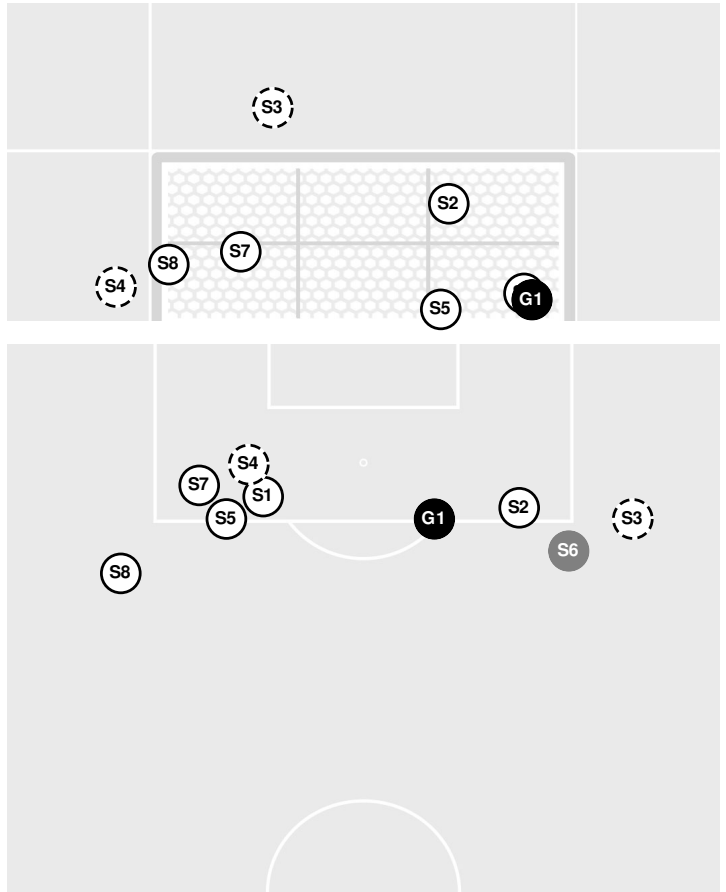

LIPSCOMB 1, VANDERBILT 2

- 84:10 Bisons substitution: Ellmore, Summer for Iliff, Chloe.
- 84:10 Bisons substitution: Ream, Lucy for Jalayer, Kam.
- 90:00 End of period [90:00].

LIPSCOMB 1, VANDERBILT 2

Official Soccer Shot Chart - Final
Lipscomb vs Vanderbilt
 11/15/2024 Vanderbilt Soccer Complex, Nashville
 2024-25 Women's Soccer

Match Time: 7:00 PM
Match Duration: 01:54
Attendance: 1005

Officials:

Shots by Half Intervals		1st Half	2nd Half
Commodores		7	6
Bisons		1	8

Shot Chart

COMMODORES

BISONS

Shot Off Target
 Shot On Target
 Blocked
 Goal / Own Goal

Shot Summary

Official Soccer Shot Chart - Final
Lipscomb vs Vanderbilt
11/15/2024 Vanderbilt Soccer Complex, Nashville
2024-25 Women's Soccer

Match Time: 7:00 PM
Match Duration: 01:54
Attendance: 1005

Officials: