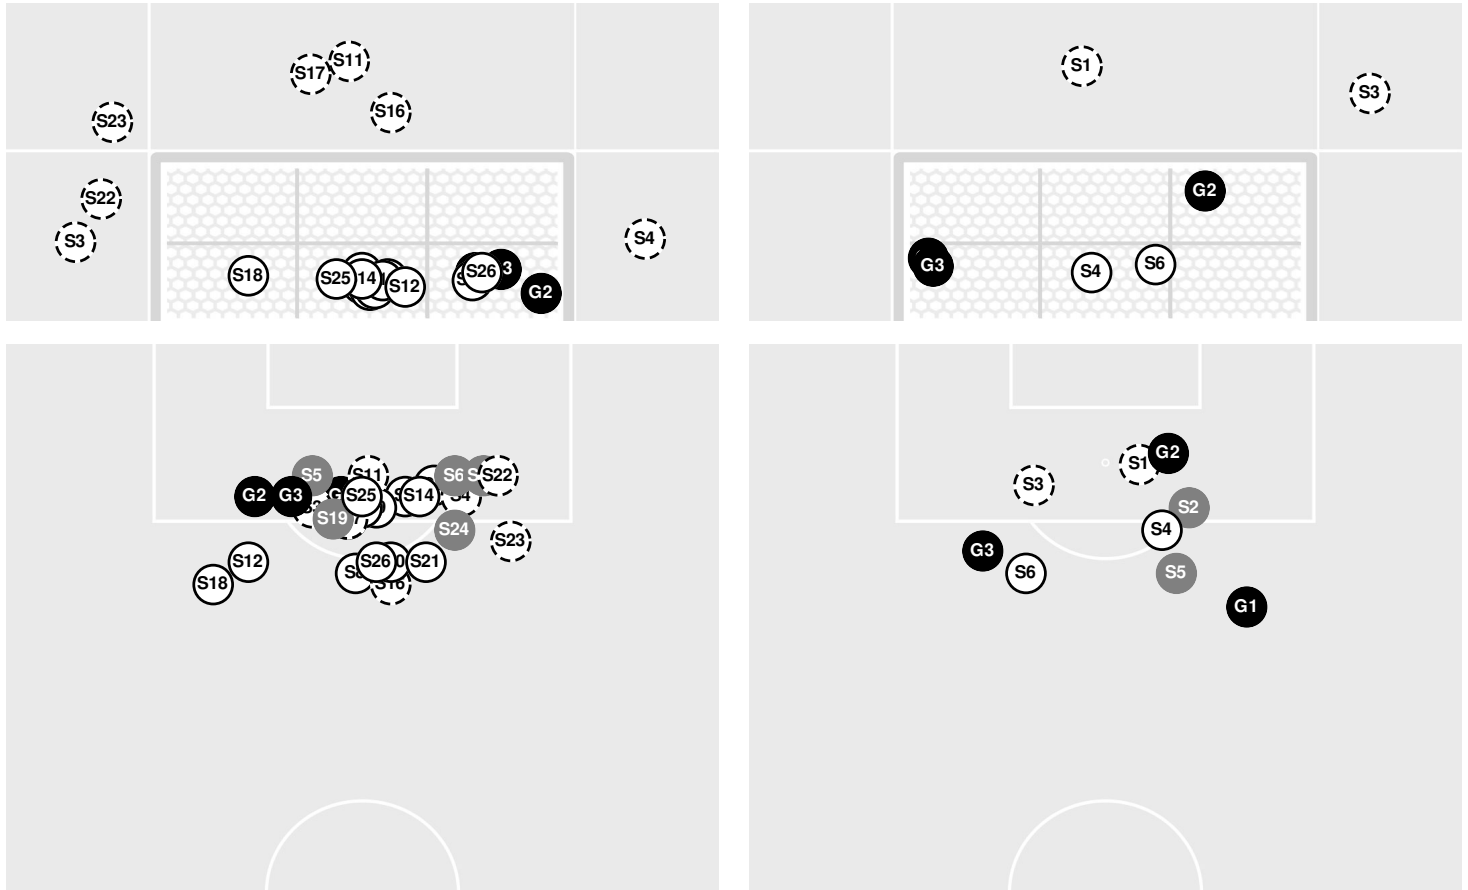

Officials: Richonne Clark, Shevah Rezaee, Thomas Brigman, Mario Maric

Shots by Half Intervals	Seminoles	1st Half	2nd Half	1st OT	2nd OT
		9	15	5	0
	Commodores	4	2	1	2

Shot Chart

SEMINOLES

COMMODORES

(S) Shot Off Target   (S) Shot On Target   (S) Blocked   (G) Goal / Own Goal

Shot Summary