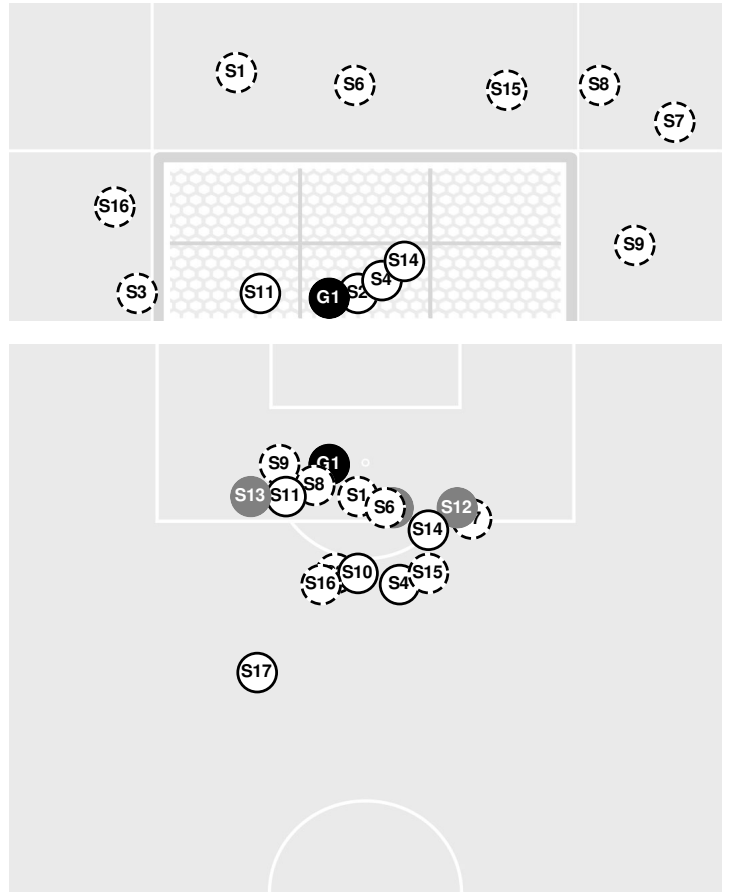

Officials:

Vanderbilt (10-4-7) vs.
 Penn State (15-6-3)
 Date: 11/24/2024 • Attendance: 193

Goals by period	1	2	Total
Commodores	1	0	1
Nittany Lions	1	2	3

Vanderbilt

Pos	#	Player	Sh	SO	G	A	Fo	Min
gk	0	Sara Wojdelko	-	-	-	-	-	90
def	3	Jessica Hinton	-	-	-	-	1	90
fwd	5	Caroline Betts	2	2	1	-	-	69
mid	12	Hannah McLaughlin	-	-	-	-	-	90
fwd	13	Ella Eggleston	4	-	-	-	1	57
fwd	15	Sydney Watts	3	1	-	-	-	77
fwd	17	Rachel Deresky	1	1	-	-	1	90
mid	23	Maci Teater	3	1	-	-	1	82
mid	24	Courtney Jones	1	1	-	-	3	76
def	27	Alex Wagner	-	-	-	-	-	73
mid	33	Abi Brighton	4	1	-	-	2	90
-- Substitutes --								
	11	Melania Fullerton	-	-	-	-	-	22
	14	Mia Castillo	-	-	-	-	-	15
	16	Francesca Yanchuk	-	-	-	-	-	18
	18	Mia Gonzalez	-	-	-	-	4	13
	21	Mary Beth McLaughlin	-	-	-	-	-	31
	99	Julianne Leskauskas	-	-	-	-	-	7
Totals			18	7	1	-	13	

VANDERBILT 0, PENN STATE 2

Official Soccer Shot Chart - Final
Vanderbilt vs Penn State
 11/24/2024 Seminole Soccer Complex, Tallahassee
 2024-25 Women's Soccer

Match Time: 5:30 PM
Match Duration: 02:02
Attendance: 193

Officials:

Shots by Half Intervals	Nittany Lions	1st Half	2nd Half
		Commodores	2

Shot Chart

NITTANY LIONS

COMMODORES

S Shot Off Target
 S Shot On Target
 S Blocked
 G Goal / Own Goal

Shot Summary

Official Soccer Shot Chart - Final
Vanderbilt vs Penn State
11/24/2024 Seminole Soccer Complex, Tallahassee
2024-25 Women's Soccer

Match Time: 5:30 PM
Match Duration: 02:02
Attendance: 193

Officials:

NITTANY LIONS

No	Time	Player	Description
S1	30'	14 , Kaitlyn MacBean	Saved
G1	42'	16 , Aubrey Kulpa	
S2	52'	32 , Natalie Wilson	Blocked
S3	56'	11 , Jordan Fusco	Blocked
G2	59'	32 , Natalie Wilson	
G3	66'	22 , Rowan Lapi	
S4	78'	32 , Natalie Wilson	Saved