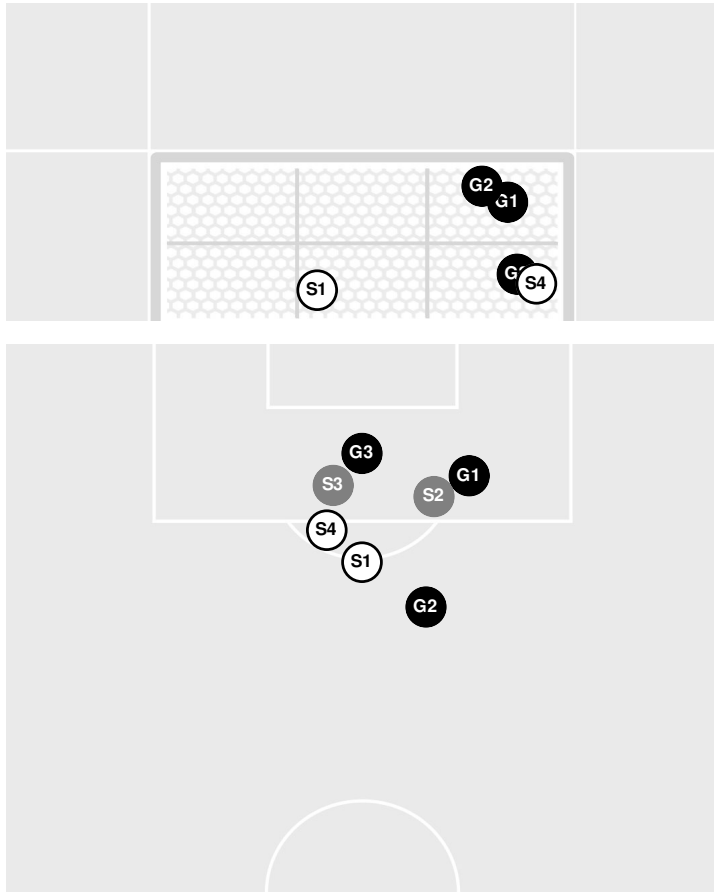

Official Soccer Shot Chart - Final
Vanderbilt vs Penn State
11/24/2024 Seminole Soccer Complex, Tallahassee
2024-25 Women's Soccer

Match Time: 5:30 PM
Match Duration: 02:02
Attendance: 193

Officials:

Shots by Half Intervals	Nittany Lions	1st Half	2nd Half		
		Commodores	2	5	13

Shot Chart

NITTANY LIONS