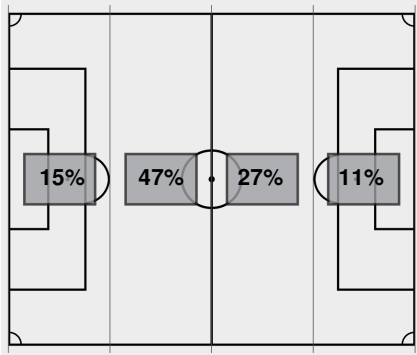

Cautions and ejections:

Stadium: Seminole Soccer Complex
 Officials:
 Offsides: Vanderbilt 0, Penn State 0.

Official Soccer Box Score - First Half
Vanderbilt vs Penn State
 11/24/2024 Seminole Soccer Complex, Tallahassee
 2024-25 Women's Soccer

Match Time: 5:30 PM
Match Duration: 02:02
Attendance: 193

Officials:

Attacking Direction →

5	TOTAL SHOTS	2
3	SHOTS ON TARGET	2
1	SAVES	2
0	CORNERS	3
0	OFFSIDES	0
0	YELLOW CARDS	0
0	RED CARDS	0
47%	POSSESSION TOTAL	53%