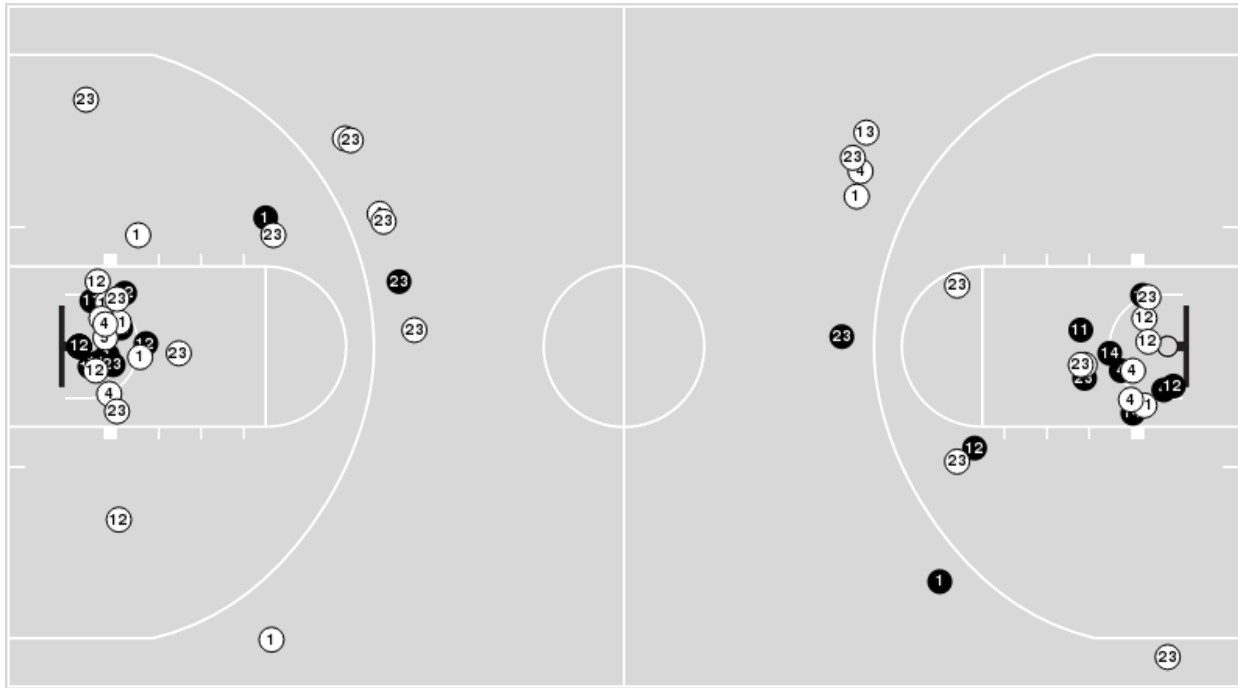

Officials: Benny Luna, Marc Merritt, Juchell Wadlow

Players => 1, 2, 4, 5, 10, 11, 12, 13, 14, 23, 24, 30, 35FG Types=>AllResults=>All

Vanderbilt

All Field Goals