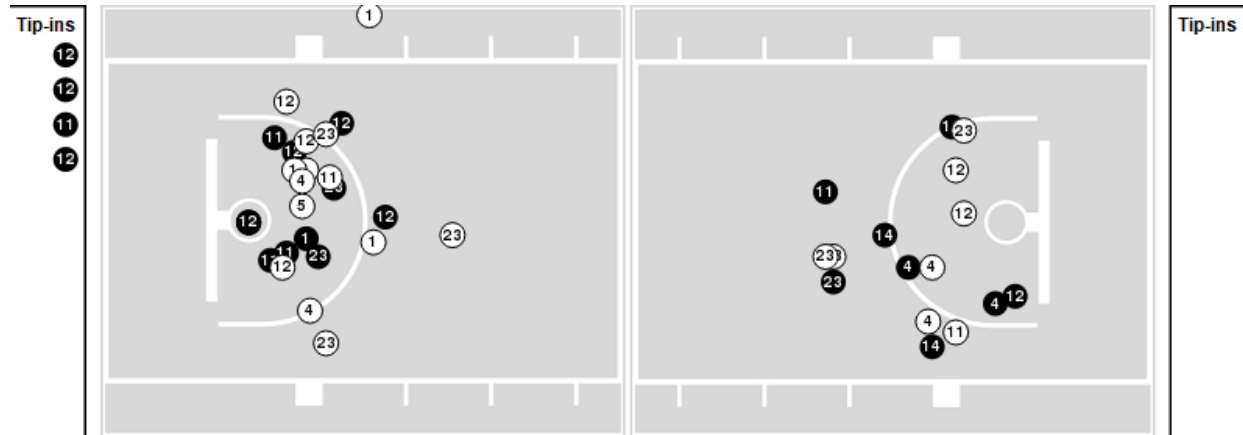

Blow Up Chart

● Made ○ Missed N - Player Number

Vanderbilt	M/A	%
Field Goals	26/64	41
2 Points	23/50	46
3 Points	3/14	21
Free Throws	15/20	75

Vanderbilt	M/A	%
Points in the Paint	42 (21 / 42)	50
Fast Break Points	15 (9/11)	82
Second Chance Points	14 (7/12)	58
Effective FG%	43