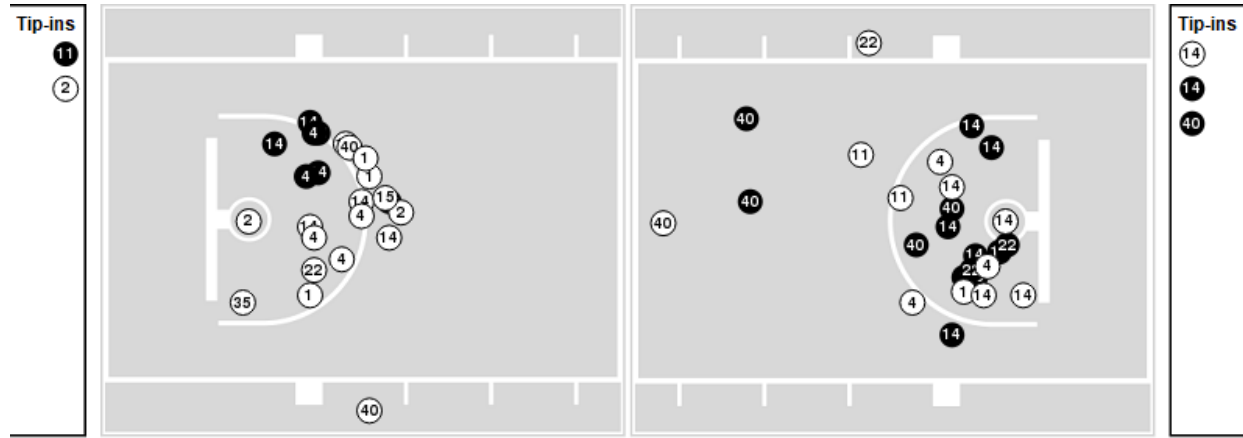

Officials: Benny Luna, Marc Merritt, Juchell Wadlow

Players => 0, 1, 2, 4, 5, 10, 11, 12, 14, 15, 21, 22, 33, 35, 40 FG Types=>All Results=>All

Michigan St.

All Field Goals

Blow Up Chart

● Made ○ Missed N - Player Number