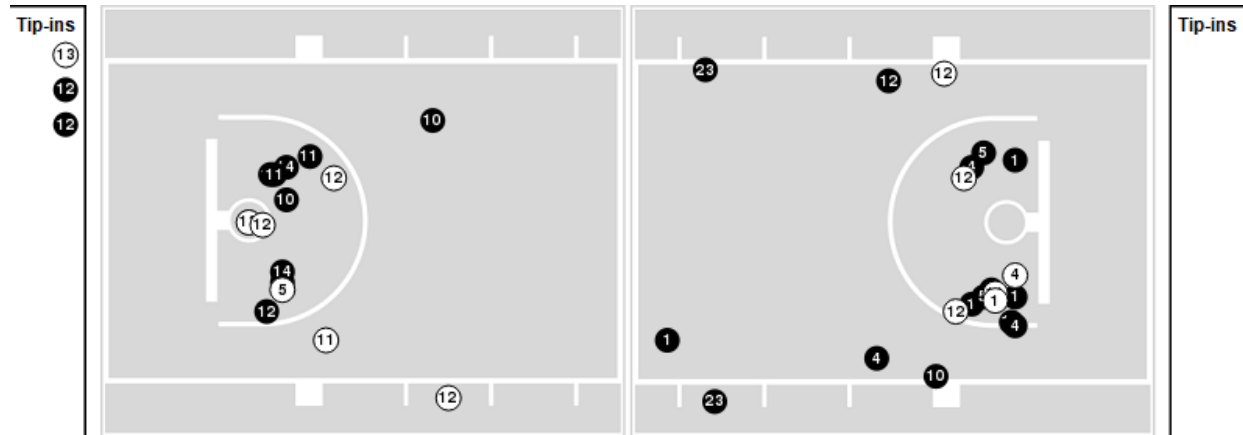

Officials: Brenda Pantoja, Ily Seales, Jeff Wooten

Players => 1, 2, 4, 5, 10, 11, 12, 13, 14, 23, 24, 30, 35FG Types=>AllResults=>All

Vanderbilt

All Field Goals

Blow Up Chart

● Made ○ Missed N - Player Number