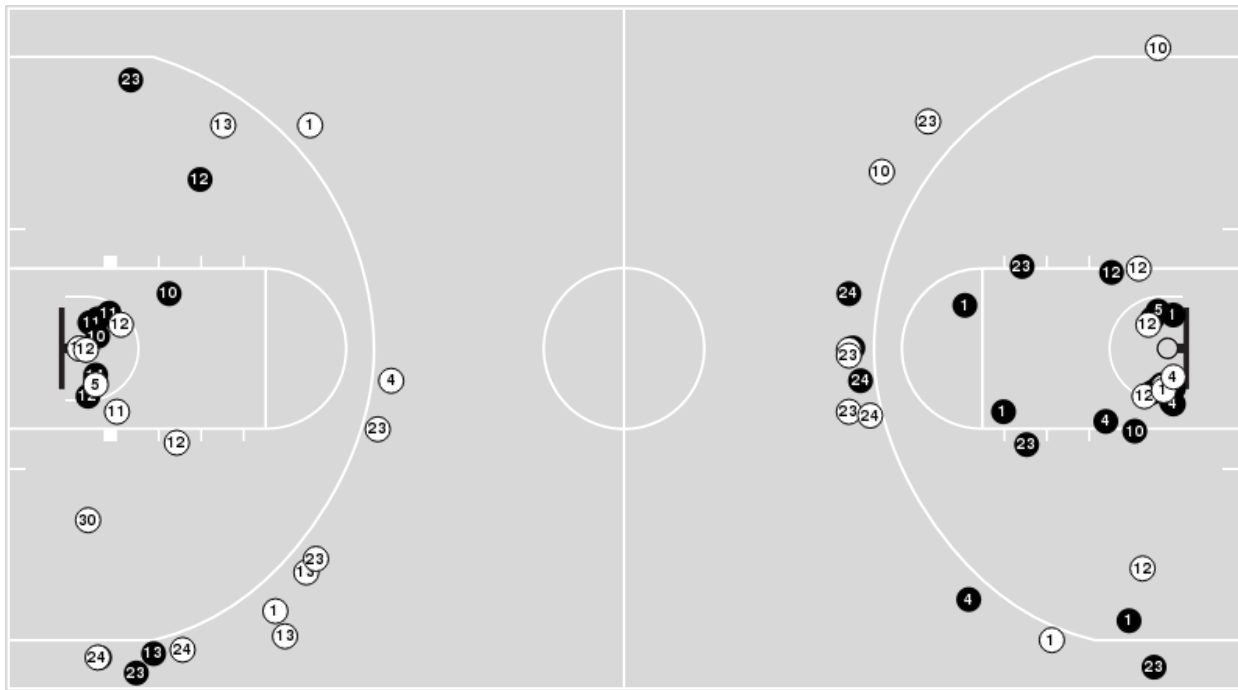

Officials: Brenda Pantoja, Ily Seales, Jeff Wooten

Players => 1, 2, 4, 5, 10, 11, 12, 13, 14, 23, 24, 30, 35FG Types=>AllResults=>All

Vanderbilt

All Field Goals