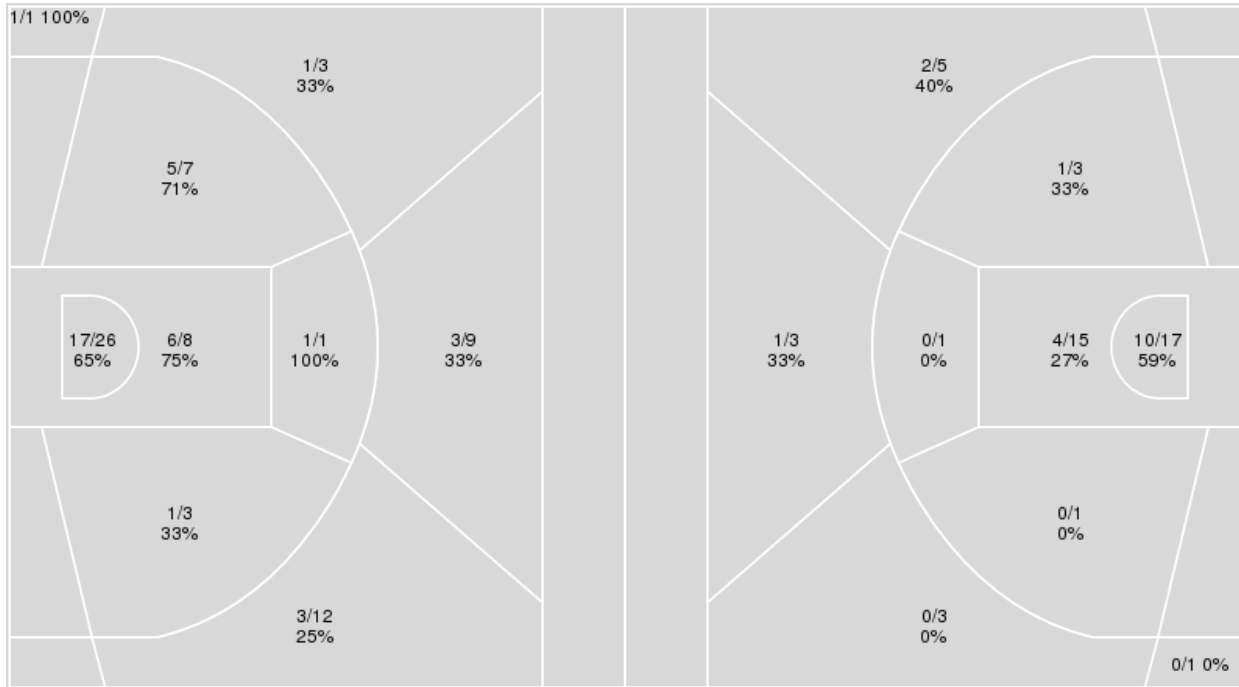

Officials: Brenda Pantoja, Ify Seales, Jeff Wooten

{ Players => 1, 2, 4, 5, 10, 11, 12, 13, 14, 23, 24, 30, 35; } FG Types => All; Results => All;

{ Players => 0, 1, 2, 3, 4, 5, 10, 11, 21, 22, 23, 24, 25, 43; } FG Types => All; Results => All;

Vanderbilt

Hampton

Vanderbilt	M/A	%
Field Goals	38/70	54
2 Points	30/45	67
3 Points	8/25	32
Free Throws	10/12	83

Hampton	M/A	%
Field Goals	18/49	37
2 Points	15/37	41
3 Points	3/12	25
Free Throws	6/8	75