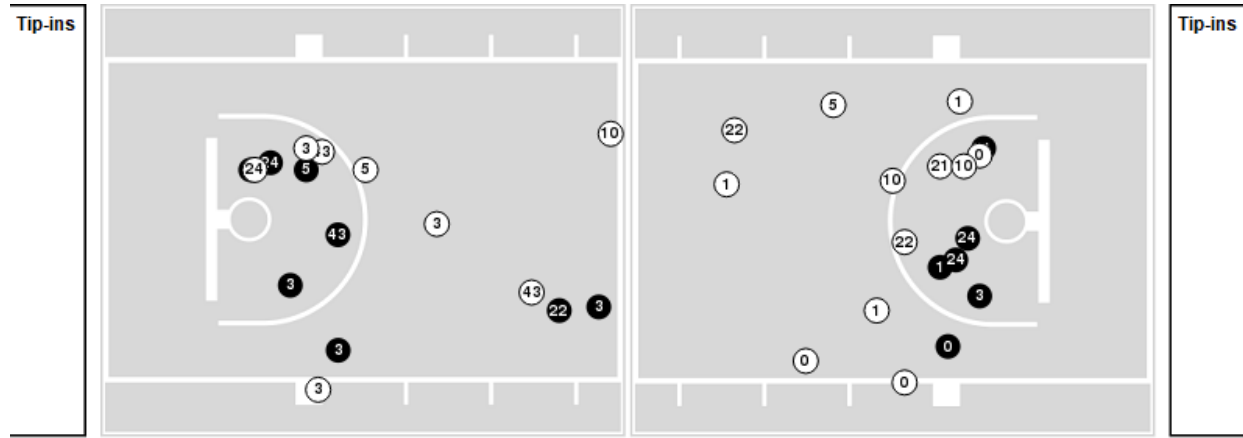

Blow Up Chart

● Made ○ Missed N - Player Number

Hampton	M/A	%
Field Goals	18/49	37
2 Points	15/37	41
3 Points	3/12	25
Free Throws	6/8	75

Hampton	M/A	%
Points in the Paint	28 (14 / 32)	44
Fast Break Points	6 (3/4)	75
Second Chance Points	4 (2/5)	40
Effective FG%	40