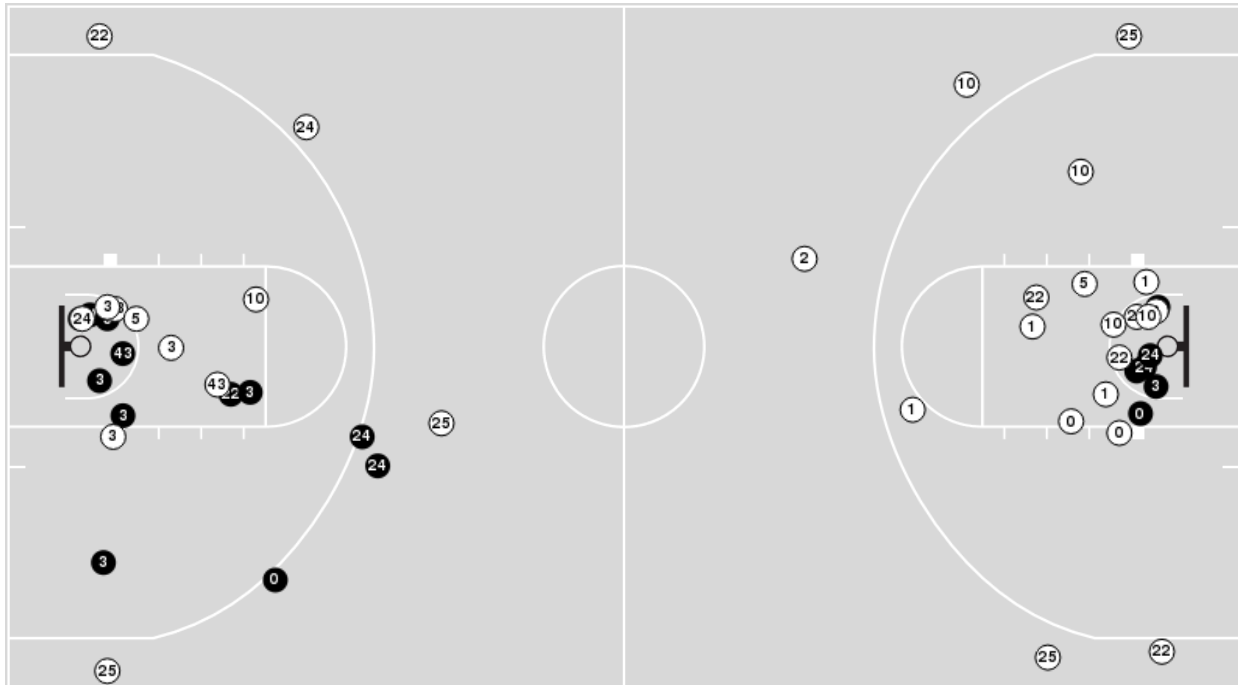

Officials: Brenda Pantoja, Ify Seales, Jeff Wooten

Players => 0, 1, 2, 3, 4, 5, 10, 11, 21, 22, 23, 24, 25, 43 FG Types=>All Results=>All

Hampton

All Field Goals