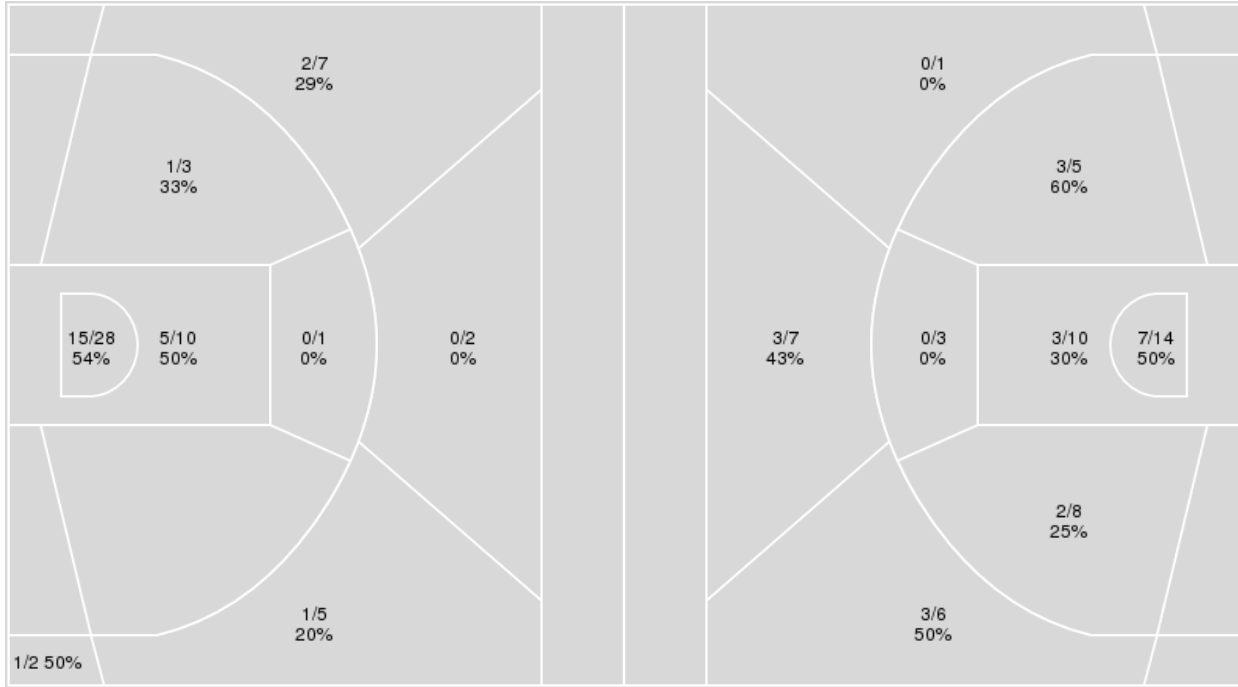

Vanderbilt at Arizona

11/26/24 Acrisure Arena, Palm Desert
2024-25 Women's Basketball

Officials: Robert Scofield, Marc Merritt, Angie Leite

{ Players => 1, 2, 4, 5, 10, 11, 12, 13, 14, 23, 24, 25, 33, 34; } FG
Types => All; Results => All;

{ Players => 1, 2, 4, 5, 10, 11, 12, 13, 14, 23, 24, 30, 35; } FG Types =>
All; Results => All;

Arizona

Vanderbilt

Arizona	M/A	%
Field Goals	25/58	43
2 Points	21/42	50
3 Points	4/16	25
Free Throws	6/11	55

Vanderbilt	M/A	%
Field Goals	21/54	39
2 Points	15/40	38
3 Points	6/14	43
Free Throws	23/31	74