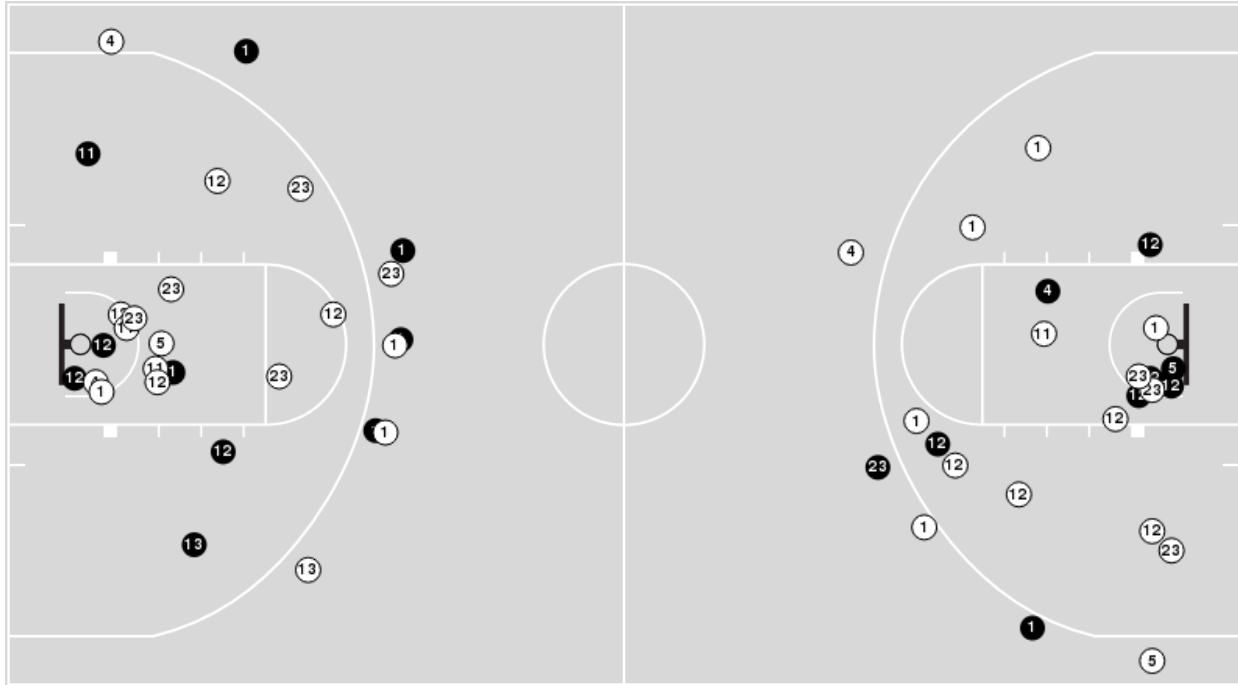

Vanderbilt at Arizona

11/26/24 Acrisure Arena, Palm Desert
2024-25 Women's Basketball

Officials: Robert Scofield, Marc Merritt, Angie Leite

Players => 1, 2, 4, 5, 10, 11, 12, 13, 14, 23, 24, 30, 35FG Types=>AllResults=>All

Vanderbilt

All Field Goals