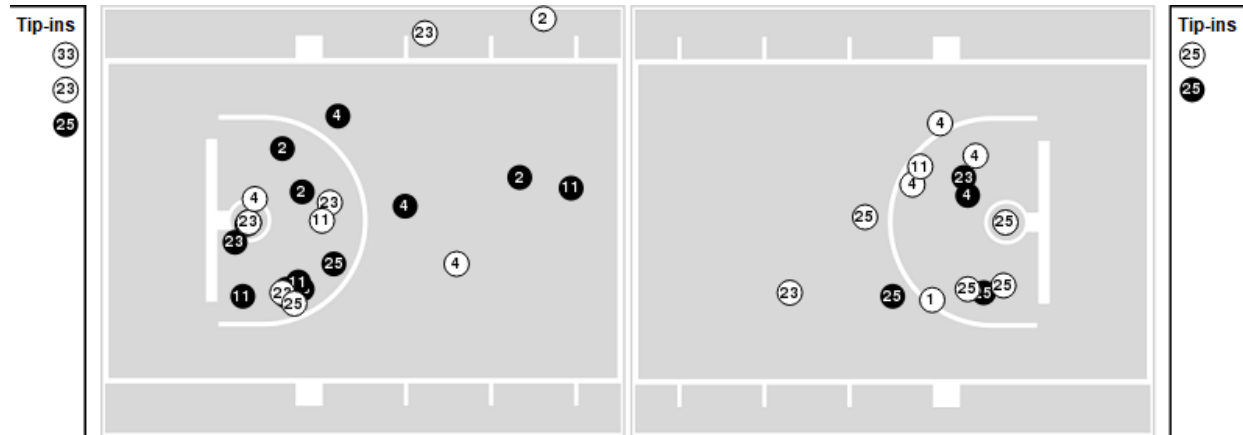

Blow Up Chart

● Made ○ Missed N - Player Number

Arizona	M/A	%
Field Goals	25/58	43
2 Points	21/42	50
3 Points	4/16	25
Free Throws	6/11	55

Arizona	M/A	%
Points in the Paint	40 (20 / 38)	53
Fast Break Points	8 (4/5)	80
Second Chance Points	13 (6/10)	60
Effective FG%	47