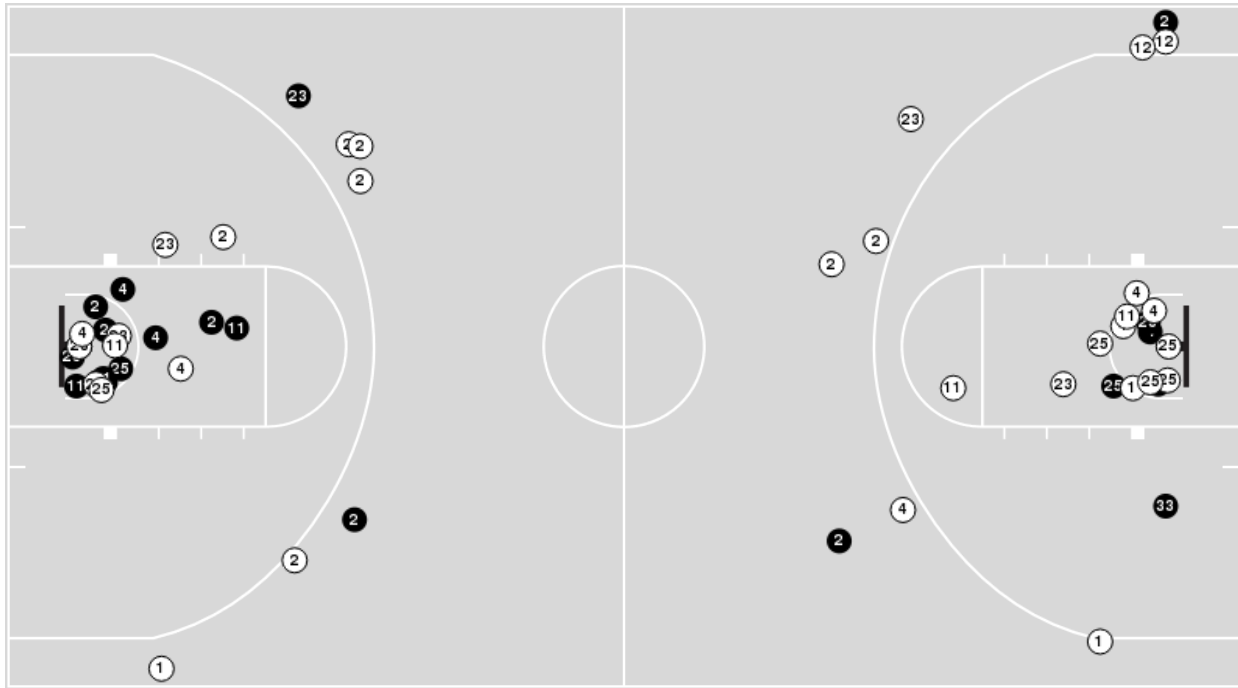

Vanderbilt at Arizona

11/26/24 Acrisure Arena, Palm Desert
2024-25 Women's Basketball

Officials: Robert Scofield, Marc Merritt, Angie Leite

Players => 1, 2, 4, 5, 10, 11, 12, 13, 14, 23, 24, 25, 33, 34FG Types=>AllResults=>All

Arizona

All Field Goals