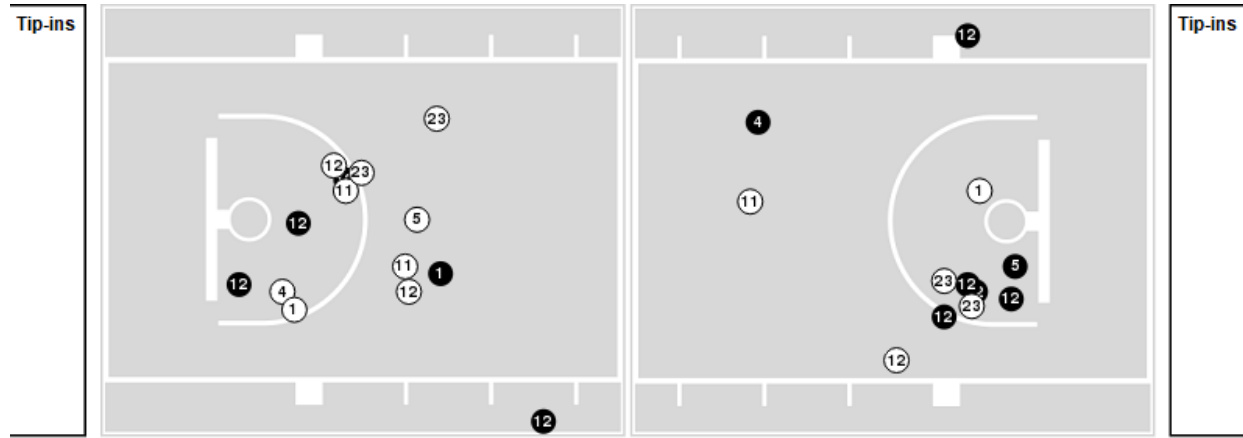

Blow Up Chart

● Made ○ Missed N - Player Number

Vanderbilt	M/A	%
Field Goals	21/54	39
2 Points	15/40	38
3 Points	6/14	43
Free Throws	23/31	74

Vanderbilt	M/A	%
Points in the Paint	20 (10 / 24)	42
Fast Break Points	9 (4/4)	100
Second Chance Points	17 (10/17)	59
Effective FG%	44