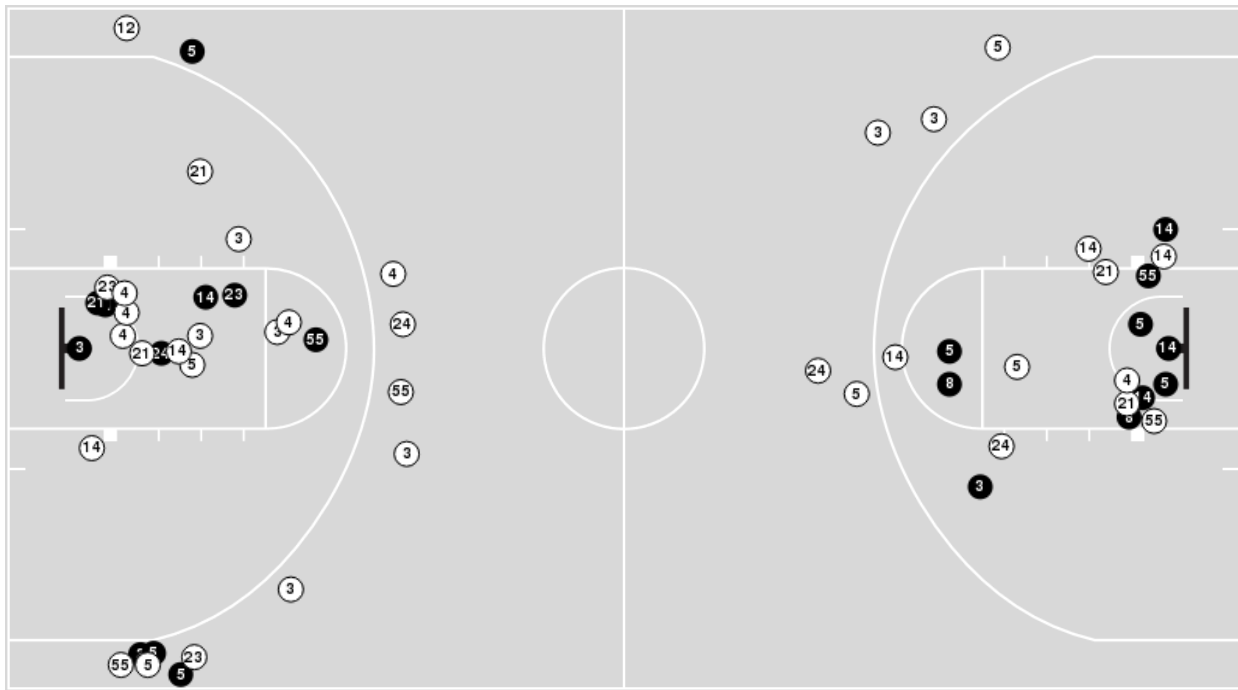

Officials: Ed Vaszily, Meadow Overstreet, Talisa Green

Players => AllFG Types=>AllResults=>All
South Fla.

All Field Goals