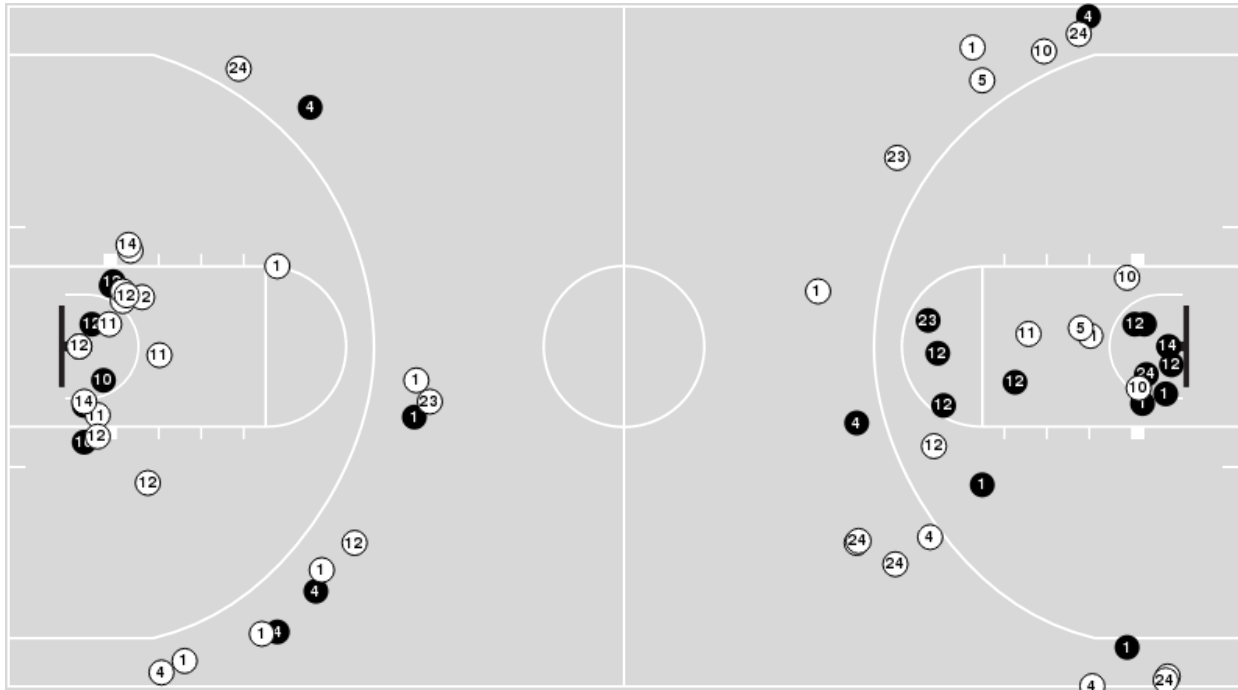

Players => AllFG Types=>AllResults=>All
Vanderbilt

All Field Goals