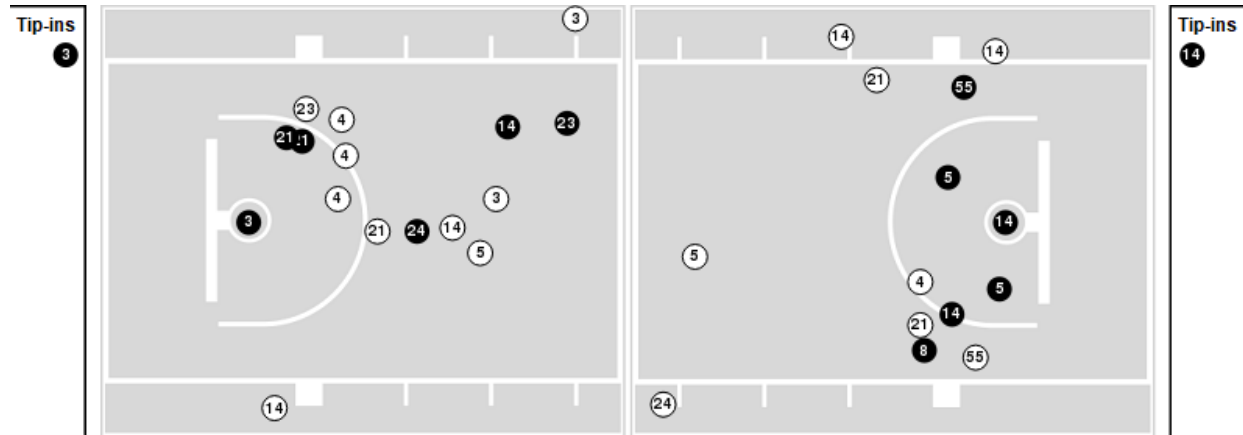

Blow Up Chart

● Made   ○ Missed   N - Player Number

South Fla.	M/A	%
Field Goals	21/57	37
2 Points	17/39	44
3 Points	4/18	22
Free Throws	3/3	100

South Fla.	M/A	%
Points in the Paint	24 (12 / 25)	48
Fast Break Points	4 (2/2)	100
Second Chance Points	7 (4/10)	40
Effective FG%	40