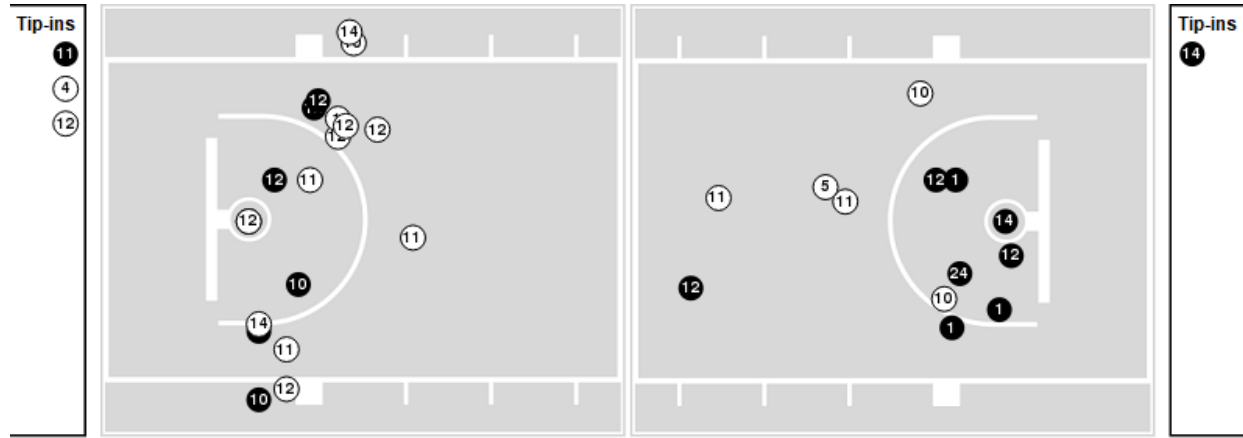

Blow Up Chart

● Made ○ Missed N - Player Number

Vanderbilt	M/A	%
Field Goals	26/68	38
2 Points	19/40	48
3 Points	7/28	25
Free Throws	3/8	38

Vanderbilt	M/A	%
Points in the Paint	28 (14 / 29)	48
Fast Break Points	3 (2/3)	67
Second Chance Points	12 (5/13)	38
Effective FG%	43