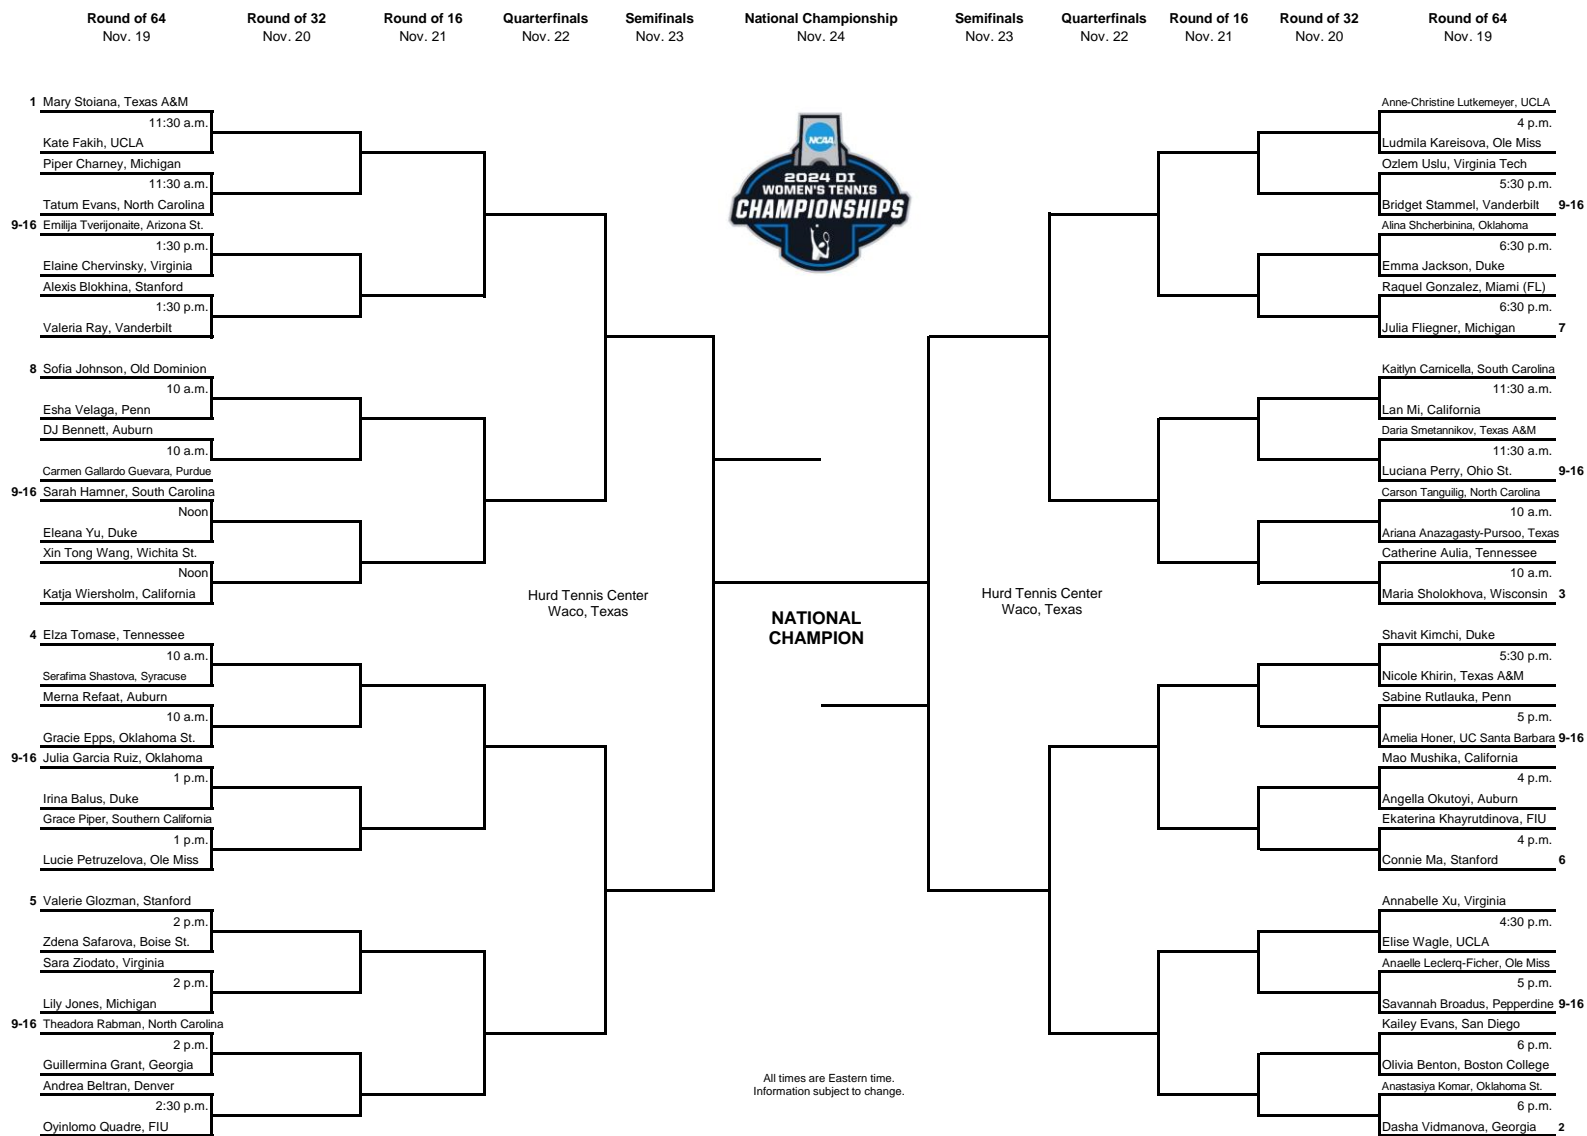

2024-25 NCAA Division I Women's Tennis Championship

Event: Singles Championship