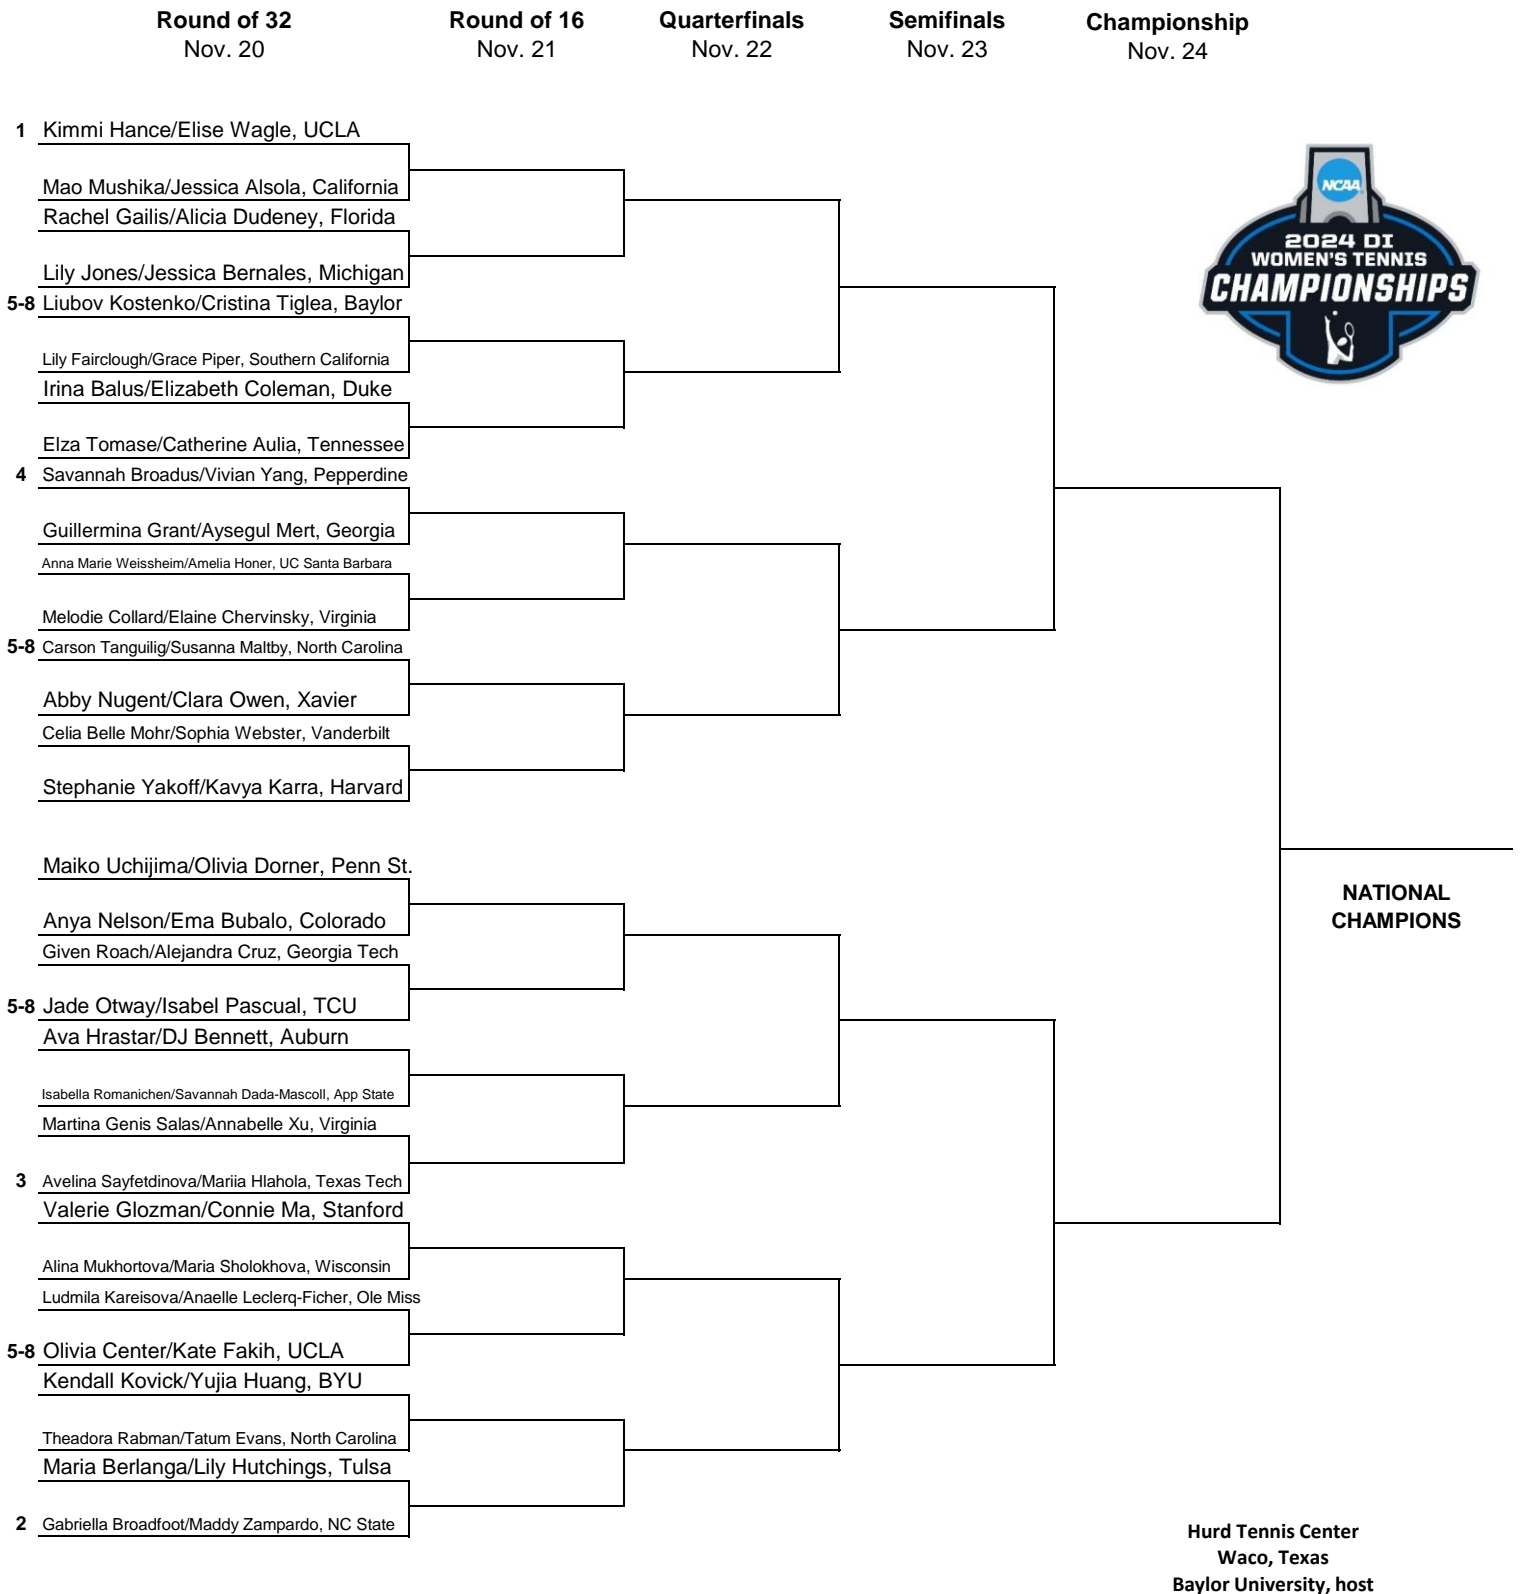

2024-25 NCAA Division I Women's Tennis Championship

Event: Doubles Championship

All times are Eastern time.
Information subject to change.