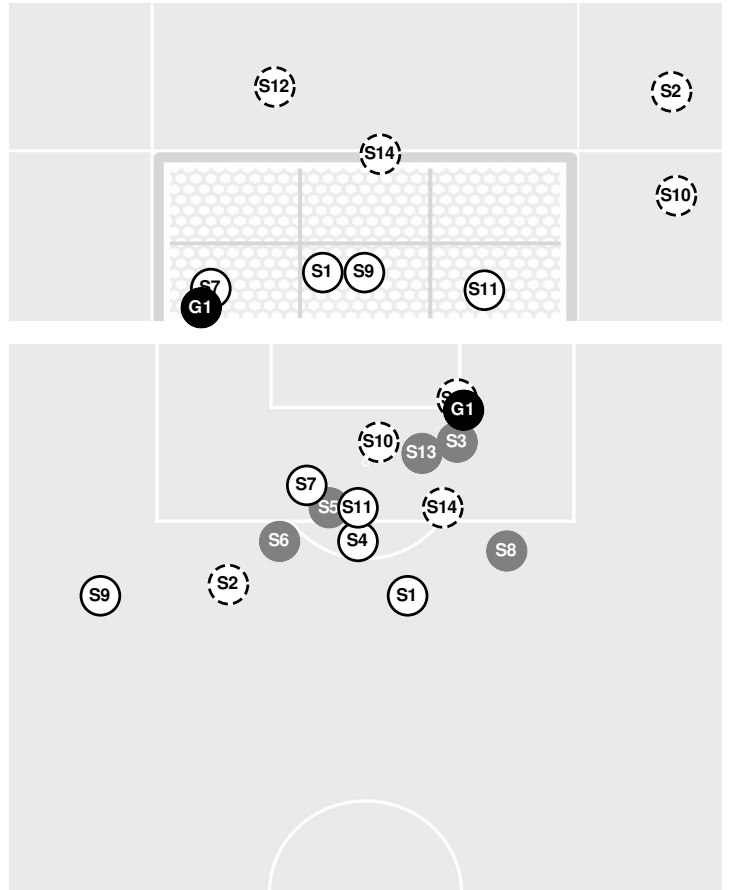

Official Soccer Shot Chart - Final
South Carolina vs Vanderbilt
 10/4/2024 Vanderbilt Soccer Complex, Nashville
 2024-25 Women's Soccer

Match Time: 7:00 PM
Match Duration: 02:00
Attendance: 751

Officials: Jonathan Weiner, Matt Drew, Lauren Gray, Ariel Mays

Shots by Half Intervals	Commodores	1st Half	2nd Half
		Gamecocks	4
		8	7

Shot Chart

COMMODORES

GAMECOCKS

(S) Shot Off Target (S) Shot On Target (S) Blocked (G) Goal / Own Goal

Shot Summary

Official Soccer Shot Chart - Final
South Carolina vs Vanderbilt
10/4/2024 Vanderbilt Soccer Complex, Nashville
2024-25 Women's Soccer