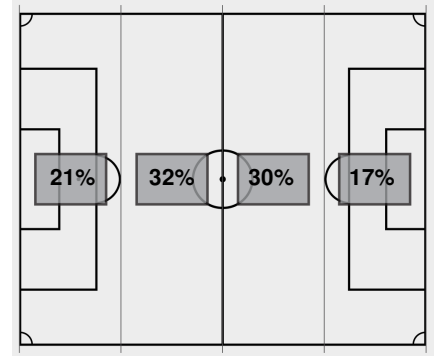

Offsides: South Carolina 1, Vanderbilt 0.

Attacking Direction →

8	TOTAL SHOTS	4
3	SHOTS ON TARGET	3
2	SAVES	3
6	CORNERS	1
1	OFFSIDES	0
0	YELLOW CARDS	1
0	RED CARDS	0
62%	POSSESSION TOTAL	38%

← Attacking Direction