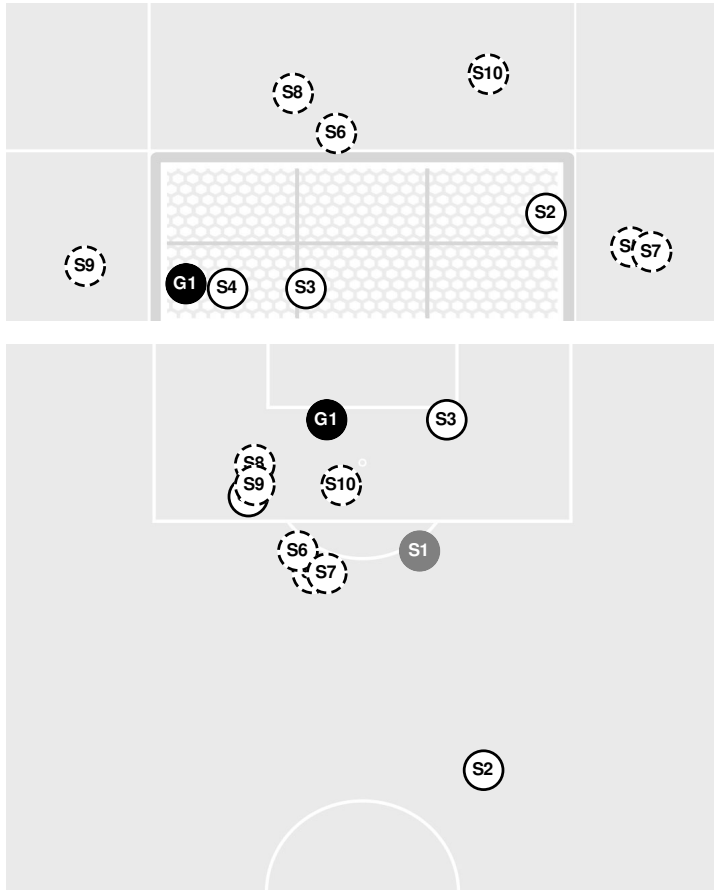

Official Soccer Shot Chart - Final
South Carolina vs Vanderbilt
 10/4/2024 Vanderbilt Soccer Complex, Nashville
 2024-25 Women's Soccer

Match Time: 7:00 PM
Match Duration: 02:00
Attendance: 751

Officials: Jonathan Weiner, Matt Drew, Lauren Gray, Ariel Mays

Shots by Half Intervals	Commodores	1st Half	2nd Half
		Gamecocks	4
		8	7

Shot Chart

COMMODORES

GAMECOCKS

(S) Shot Off Target (S) Shot On Target (S) Blocked (G) Goal / Own Goal

Shot Summary

Official Soccer Shot Chart - Final
South Carolina vs Vanderbilt
10/4/2024 Vanderbilt Soccer Complex, Nashville
2024-25 Women's Soccer