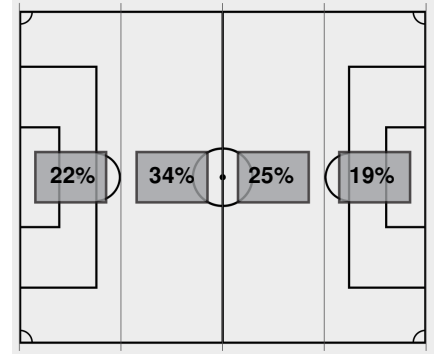

Offsides: South Carolina 2, Vanderbilt 0.

Attacking Direction →

15	TOTAL SHOTS	11
6	SHOTS ON TARGET	4
3	SAVES	5
9	CORNERS	2
2	OFFSIDES	0
1	YELLOW CARDS	2
0	RED CARDS	0
56%	POSSESSION TOTAL	44%

← Attacking Direction