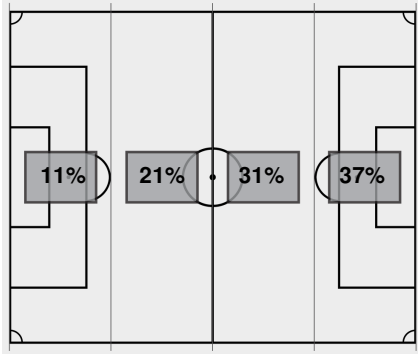

##	Goalkeepers	Dec	Min	GA	Saves
00	Kate Devine	T	90:00	1	5

Saves by period	1	2	Total
Gamecocks	2	1	3
Commodores	3	2	5

Fouls	1	2	Total
Gamecocks	3	5	8
Commodores	4	5	9

Official Soccer Box Score - Final
South Carolina vs Vanderbilt
 10/4/2024 Vanderbilt Soccer Complex, Nashville
 2024-25 Women's Soccer

Offsides: South Carolina 2, Vanderbilt 0.

Attacking Direction →

15	TOTAL SHOTS	11
6	SHOTS ON TARGET	4
3	SAVES	5
9	CORNERS	2
2	OFFSIDES	0
1	YELLOW CARDS	2
0	RED CARDS	0
56%	POSSESSION TOTAL	44%

← Attacking Direction