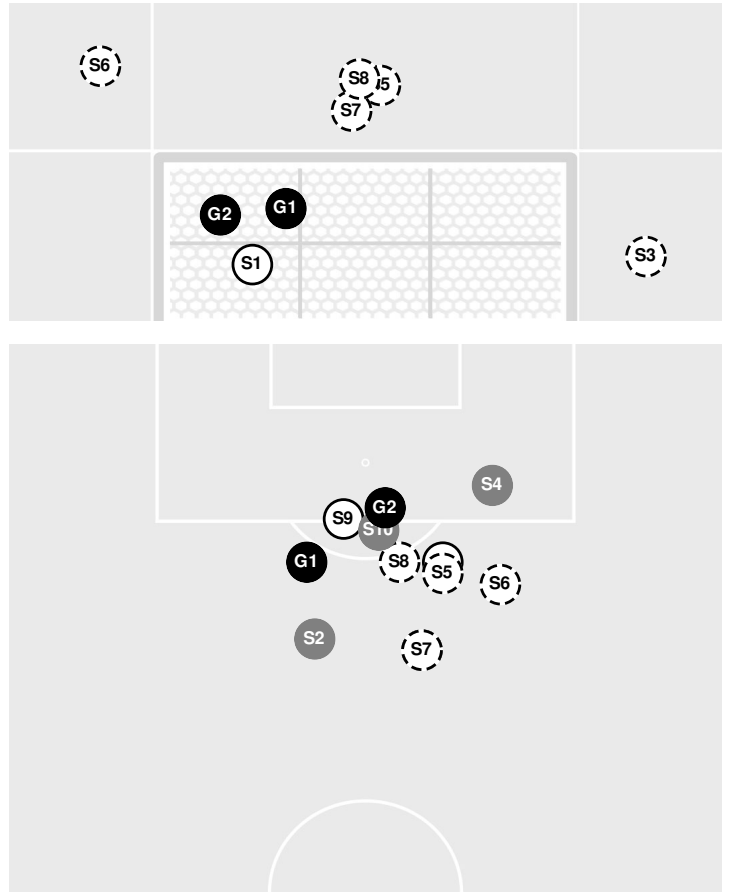

VANDERBILT 1, TEXAS A&M 0

Official Soccer Shot Chart - Final
Vanderbilt vs Texas A&M
 10/10/2024 Ellis Field, Bryan-College Station, Texas
 2024-25 Women's Soccer

Match Time: 7:00 PM
Match Duration: 02:08
Attendance: 2365

Officials: Michael Lavergne, Chris Gordon, Carlos Del Dios, Melvin Machayo

Shots by Half Intervals	Aggies	1st Half	2nd Half
			6
	Commodores	4	8

Shot Chart

AGGIES

COMMODORES

S Shot Off Target
 S Shot On Target
 S Blocked
 G Goal / Own Goal

Shot Summary

Official Soccer Shot Chart - Final
Vanderbilt vs Texas A&M
10/10/2024 Ellis Field, Bryan-College Station, Texas
2024-25 Women's Soccer

Match Time: 7:00 PM
Match Duration: 02:08
Attendance: 2365