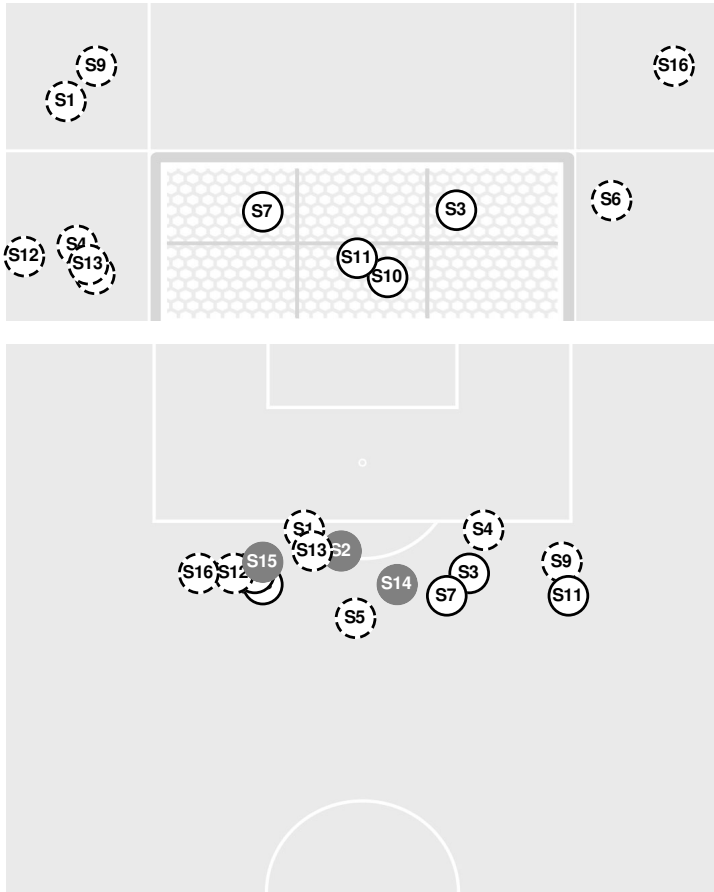

Official Soccer Shot Chart - Final
Vanderbilt vs Texas A&M
10/10/2024 Ellis Field, Bryan-College Station, Texas
2024-25 Women's Soccer

Match Time: 7:00 PM
Match Duration: 02:08
Attendance: 2365

Officials: Michael Lavergne, Chris Gordon, Carlos Del Dios, Melvin Machayo

Shots by Half Intervals	Aggies	1st Half	2nd Half	
			6	10
	Commodores	4	8	

Shot Chart

AGGIES