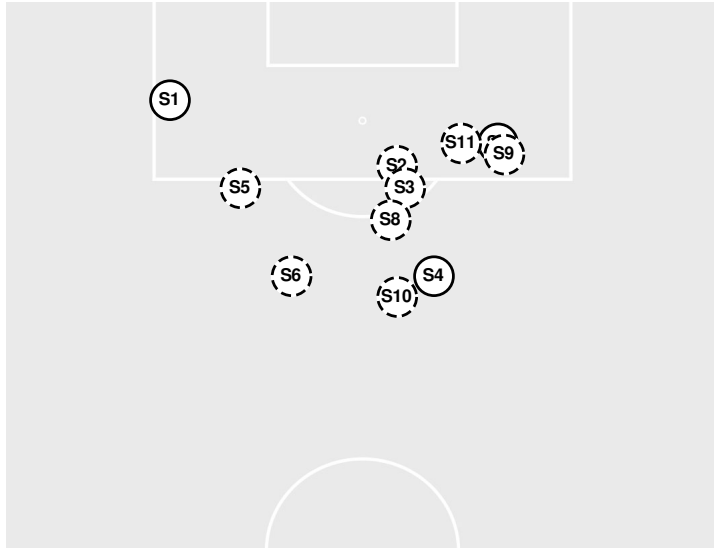

- 70:01 Tigers substitution: Major, Kelsey for Baker, Mollie.
- 70:01 Commodores substitution: Gonzalez, Mia for Watts, Sydney.
- 70:01 Commodores substitution: Betts, Caroline for Leskauskas, Julianne.
- 71:25 Offside against Vanderbilt.
- 71:57 Commodores substitution: Castillo, Mia for Teater, Maci.
- 73:16 Corner kick by Commodores [73:16].
- 74:51 Offside against Vanderbilt.
- 75:40 Corner kick by Commodores [75:40].
- 76:29 Commodores substitution: Akyirem, Vivian for Deresky, Rachel.
- 78:11 Corner kick by Commodores [78:11].
- 78:56 Tigers substitution: Galligan, Ava for Ferguson, Jazmin.
- 78:56 Tigers substitution: Gillis, Tori for Ilijkic, Andrea.
- 78:56 Tigers substitution: Smith, Amy for Glover, Sage.
- 78:56 Commodores substitution: Teater, Maci for Gonzalez, Mia.
- 78:56 Commodores substitution: Watts, Sydney for Castillo, Mia.
- 79:37 Shot by Commodores Akyirem, Vivian, SAVE Kevorkian, Sophie.
- 80:48 Corner kick by Commodores [80:48].
- 81:52 Shot by Tigers Amsden, Ava HIGH.
- 81:55 Tigers substitution: Ceballos, Gabbi for Hermannsdottir, Ida.
- 82:25 Foul on Vanderbilt.
- 83:37 Tigers substitution: Baker, Mollie for Shannon, Danielle.
- 83:37 Tigers substitution: Humbyrd, Jaden for Amsden, Ava.
- 83:37 Commodores substitution: Deresky, Rachel for Betts, Caroline.
- 84:03 Foul on LSU.
- 86:54 Commodores substitution: Leskauskas, Julianne for Akyirem, Vivian.
- 87:05 Shot by Commodores Deresky, Rachel, SAVE Kevorkian, Sophie.
- 87:22 Offside against Vanderbilt.
- 88:23 Foul on Vanderbilt.
- 88:23 Yellow card on Commodores Teater, Maci.
- 88:34 Shot by Tigers Galligan, Ava HIGH.
- 89:46 Foul on Vanderbilt.
- 90:00 End of period [90:00].

Shot Chart

TIGERS

COMMODORES

S Shot Off Target
 S Shot On Target
 S Blocked
 G Goal / Own Goal

Shot Summary

Official Soccer Shot Chart - Final

Vanderbilt vs LSU

10/24/2024 LSU Soccer Stadium, Baton Rouge
2024-25 Women's Soccer