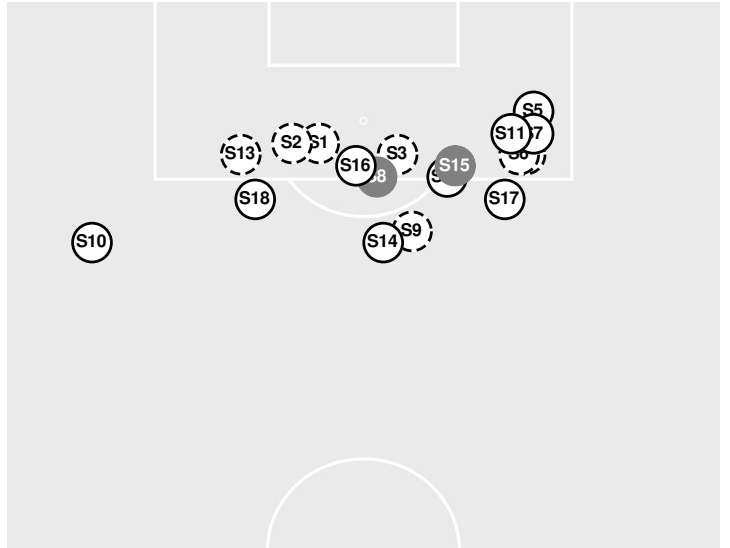

Shot Chart

TIGERS

COMMODORES

S Shot Off Target
 S Shot On Target
 S Blocked
 G Goal / Own Goal

Shot Summary

Official Soccer Shot Chart - Final

Vanderbilt vs LSU

10/24/2024 LSU Soccer Stadium, Baton Rouge
2024-25 Women's Soccer