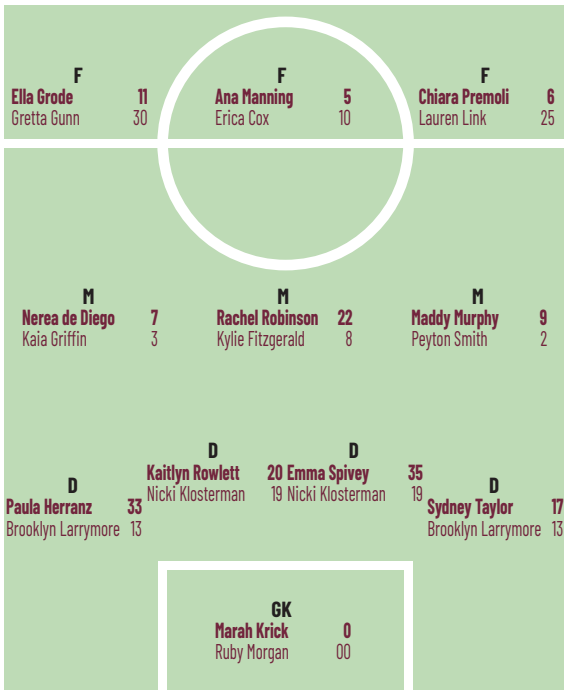

SEPTEMBER (2-0-1)

DATE	OPPONENT	STREAM	TIME/RESULT
1	Eastern Illinois	ESPN+	T, 2-2
5	at Northern Kentucky		W, 3-1
8	Youngstown State	ESPN+	W, 1-0
12	at Vanderbilt	SECN+	8 p.m.
19	Lipscomb*	ESPN+	4 p.m.
22	at Austin Peay*	ESPN+	1 p.m.
26	Florida Gulf Coast*	ESPN+	4 p.m.
29	Stetson*	ESPN+	Noon

OCTOBER

DATE	OPPONENT	STREAM	TIME/RESULT
3	at Central Arkansas*	ESPN+	7 p.m.
6	at North Alabama*	ESPN+	1 p.m.
10	West Georgia*	ESPN+	4 p.m.
13	Queens*	ESPN+	1 p.m.
17	at Jacksonville*	ESPN+	7 p.m.
20	at North Florida*	ESPN+	1 p.m.
26	Bellarmine*	ESPN+	2 p.m.
31	vs. ASUN First Round#	ESPN+	TBD

NOVEMBER

DATE	OPPONENT	STREAM	TIME/RESULT
3	vs. ASUN Quarterfinals#	ESPN+	TBD
7	vs. ASUN Semifinals#	ESPN+	TBD
10	vs. ASUN Finals#	ESPN+	TBD

Notes

All times listed in **EST** and subject to change
Home games on **ESPN+** unless noted otherwise

Key

! - Preseason exhibition

* - Atlantic Sun Conference Regular Season

- Atlantic Sun Conference Championship

INSIDE THE MATCH

EKU		VANDERBILT
3-3-1	<i>Overall Record</i>	4-0-2
	<i>Conference Record</i>	
4th (ASUN)	<i>Conference Standing</i>	8th (SEC)
2-1-1	<i>Home</i>	4-0-1
1-2	<i>Away</i>	0-0-1
	<i>Neutral</i>	
W, 1-0 vs. Youngstown St.	<i>Last Game</i>	W, 2-0 vs. Middle Tennessee

SERIES HISTORY

THE LAST TIME

Last Meeting
Location
Score
GWG

RECORD

Against VU
Against SEC
Goal Difference
Streak
Last 5
Last 10
At home
On the road
Neutral site
ASUN Conference
ASUN Tournament

W-L-T

First Meeting
1-11

PROJECTED EKU STARTING XI (Previous Match)

INSIDE STATS

EKU		VU
8	GOALS	15
1.14	GOALS PER GAME	2.50
88	SHOTS	97
38	SHOTS ON GOAL	42
12.6	SHOTS PER GAME	16.2
0.091	SHOTS %	0.433
5	YELLOW CARDS	2
1	RED CARDS	0
7	ASSISTS	14
30	SAVES	13
56	FOULS	63
27	CORNER KICKS	30
0-0	PKs: GOALS-ATT.	0-1

2

Freshmen Ana Manning and Ella Grode are tied with the team lead with two goals. Grode has scored in two of the last three matches.

13

Gretta Gunn is seeking her first assist of the 2024 season. Last year, Gunn became the program leader in career assists with 13.

19

Maddy Murphy scored a brace in the team's 3-1 win at NKU, the 19th time in program history. She was named the ASUN Player of the Week on Monday.

2018

EKU is seeking its first win over a SEC opponent since 2018 when the program claimed a 1-0 victory up the road at Kentucky.