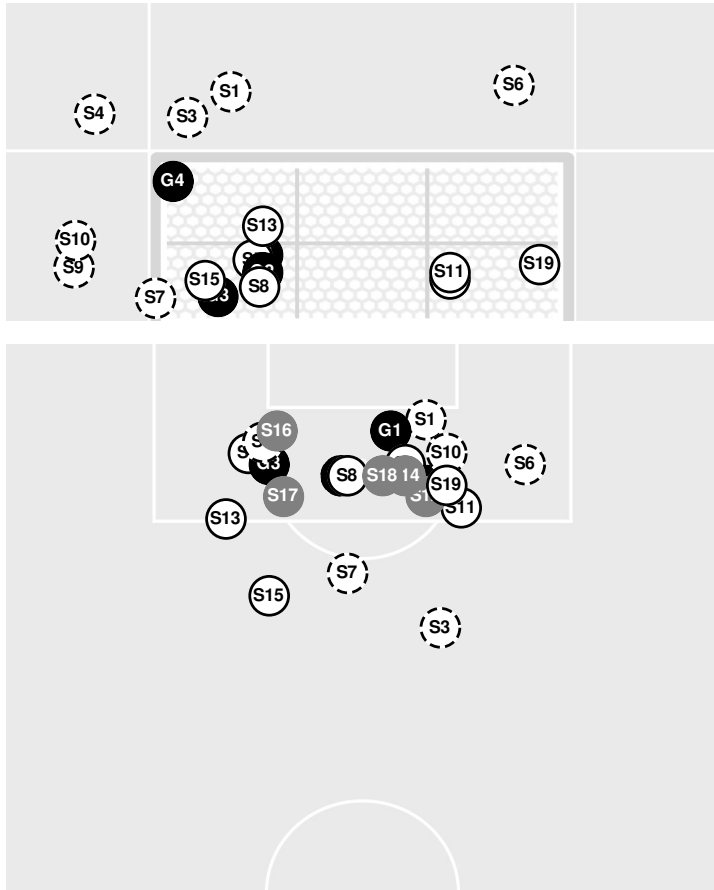

Official Soccer Shot Chart - Final
Saint Mary's (CA) vs Vanderbilt
8/25/2024 Vanderbilt Soccer Complex, Nashville
2024-25 Women's Soccer

Match Time: 1:00 PM
Match Duration: 02:54
Attendance: 343

Officials: Kayla Polonsky, Alex Garcia, Alexis McDonald, Amir Torkamani

Shots by Half Intervals	Commodores Gaels	1st Half	2nd Half	
		Commodores	10	13
	Gaels	5	3	

Shot Chart

COMMODORES