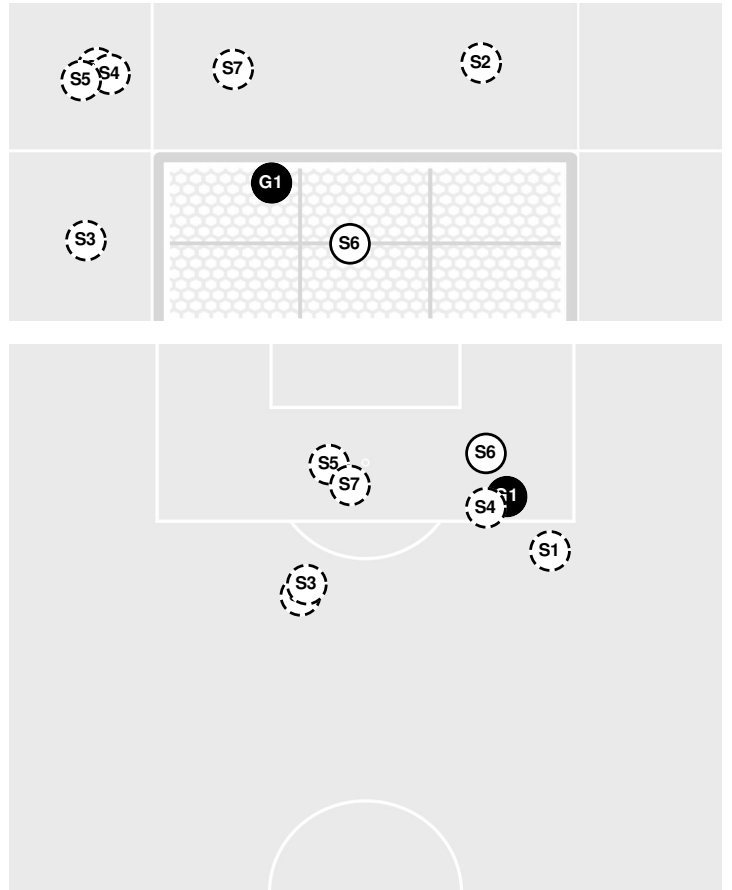

GAELS

⊖ Shot Off Target   ⊙ Shot On Target   ⊛ Blocked   ⊚ Goal / Own Goal

Shot Summary