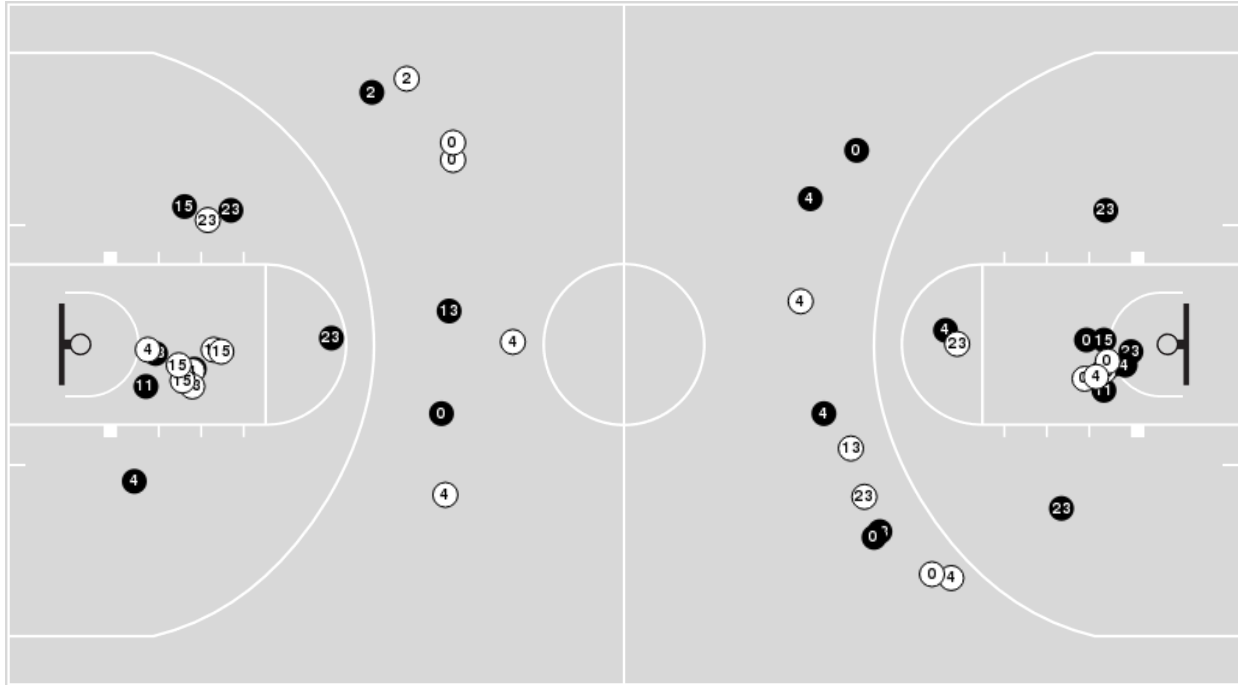

Officials: Don Daily, James Breeding, Courtney Green

Players => 0, 2, 3, 4, 5, 9, 10, 11, 13, 15, 21, 23, 24, 32, 34, 35 FG Types=> All Results=> All

Texas A&M

All Field Goals