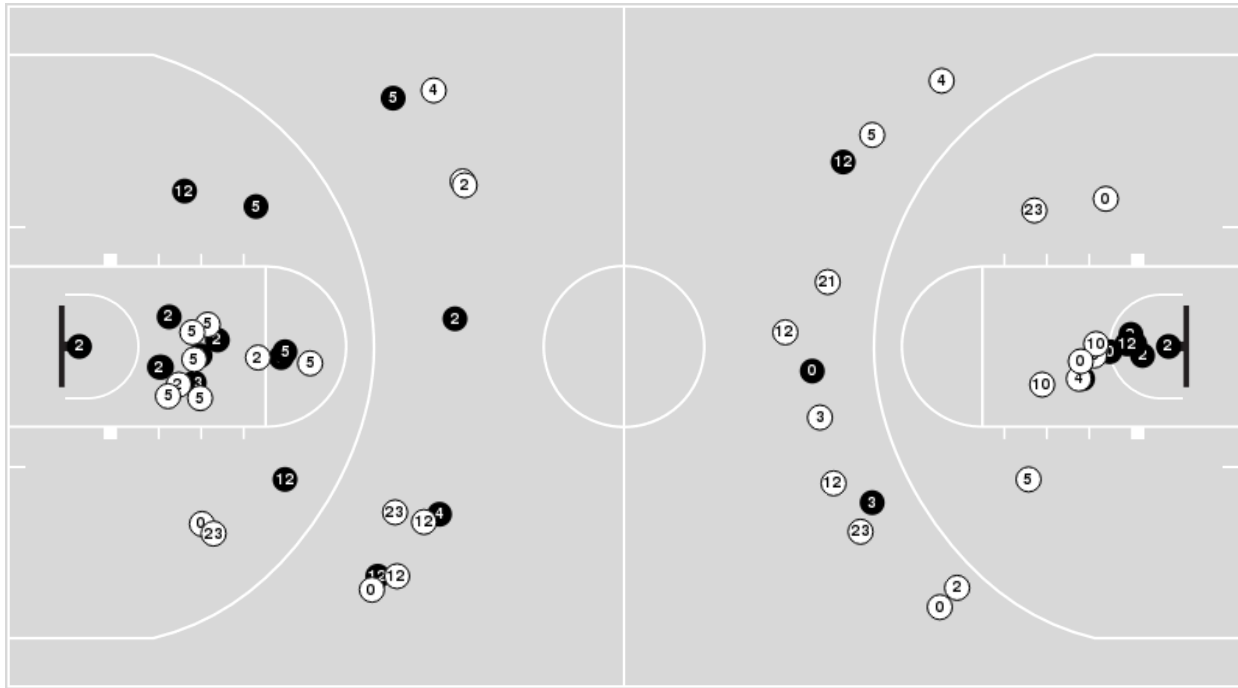

Officials: Don Daily, James Breeding, Courtney Green

Players => 0, 1, 2, 3, 4, 5, 10, 12, 13, 15, 21, 22, 23, 24, 25, 34, 35 FG Types=>All Results=>All

Vanderbilt

All Field Goals