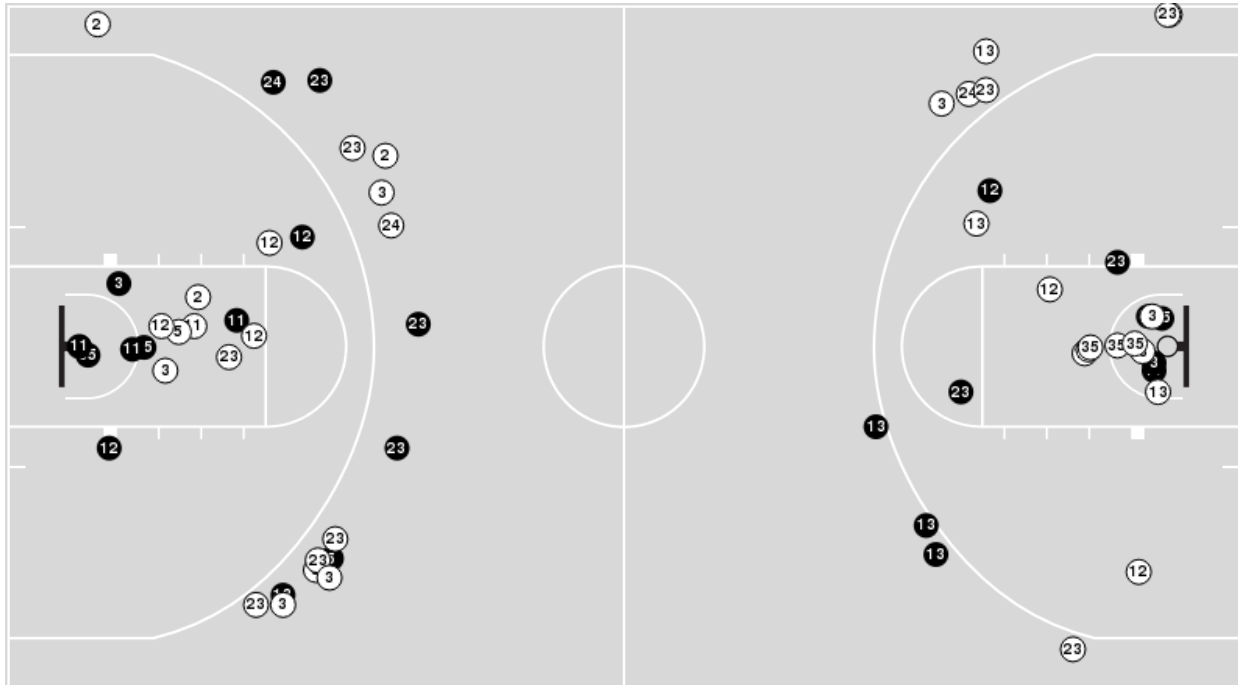

Vanderbilt at Missouri

02/29/24 Mizzou Arena, Columbia
2023-24 Women's Basketball

Game Time: 7:00 PM
Game Duration: 1:55
Attendance: 4,071

Officials: Eric Brewton, Frank Steratore, Carla Fountain

Players => AllFG Types=>AllResults=>All

Vanderbilt

All Field Goals