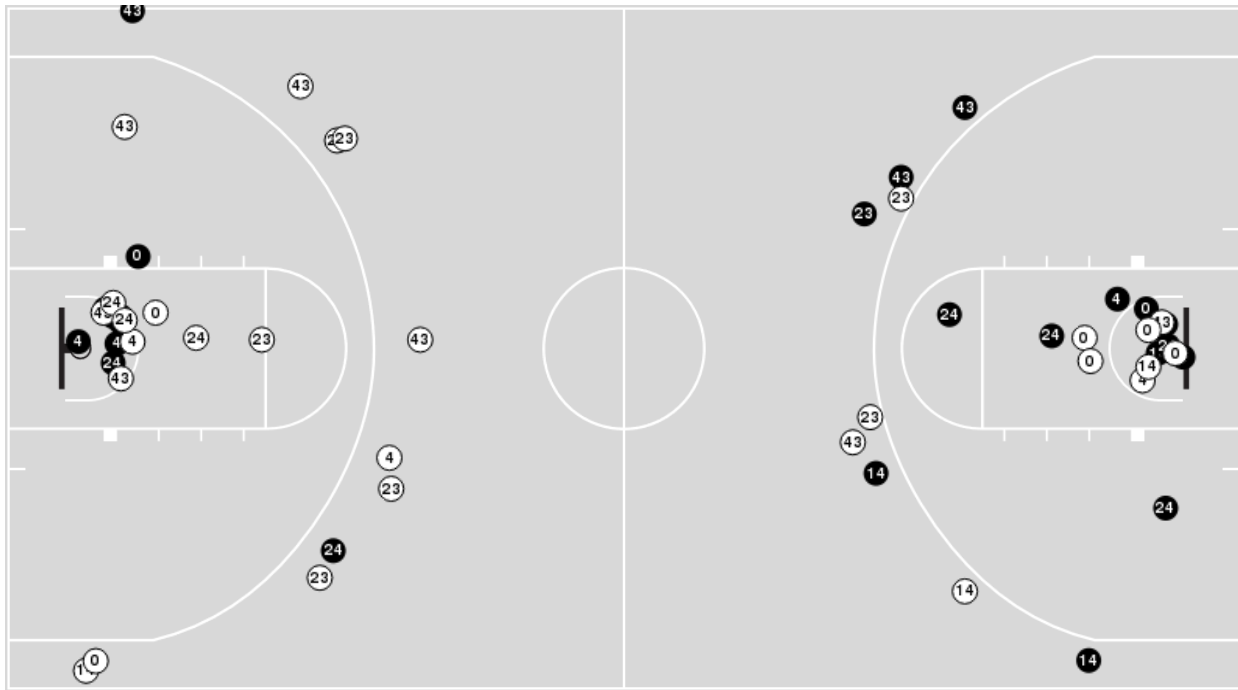

Vanderbilt at Missouri

02/29/24 Mizzou Arena, Columbia
2023-24 Women's Basketball

Game Time: 7:00 PM
Game Duration: 1:55
Attendance: 4,071

Officials: Eric Brewton, Frank Steratore, Carla Fountain

Players => 0, 1, 4, 5, 7, 14, 20, 21, 23, 24, 30, 34, 40, 43FG Types=>AllResults=>All

Missouri

All Field Goals