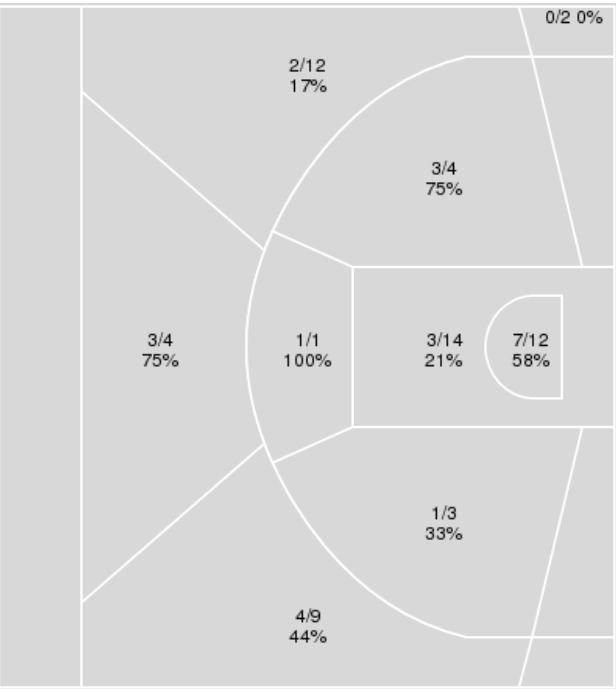

Vanderbilt

Missouri	M/A	%
Field Goals	24/53	45
2 Points	17/33	52
3 Points	7/20	35
Free Throws	6/8	75

Vanderbilt	M/A	%
Field Goals	24/61	39
2 Points	15/34	44
3 Points	9/27	33
Free Throws	11/13	85