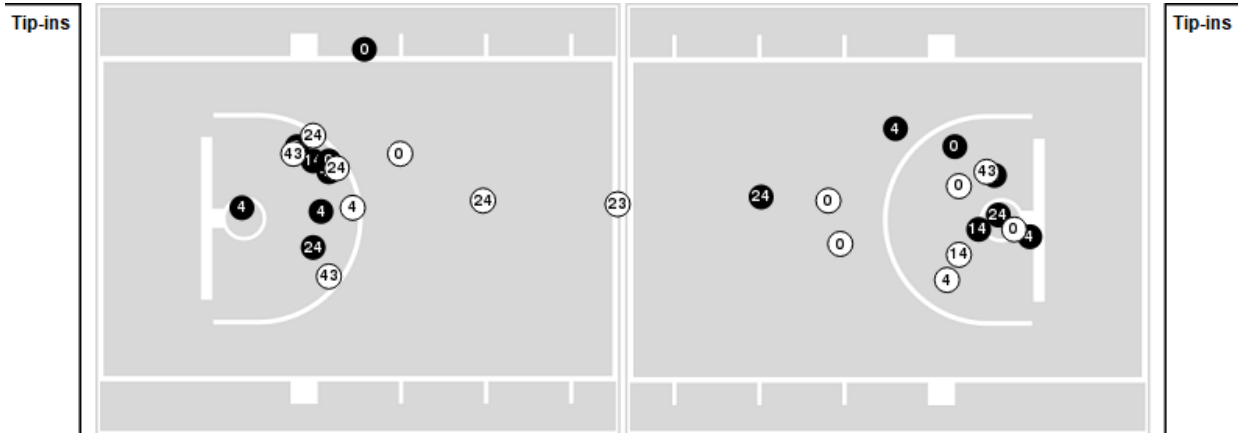

Blow Up Chart

● Made   ○ Missed   N - Player Number

Missouri	M/A	%
Field Goals	24/53	45
2 Points	17/33	52
3 Points	7/20	35
Free Throws	6/8	75

Missouri	M/A	%
Points in the Paint	28 (14 / 29)	48
Fast Break Points	6 (3/4)	75
Second Chance Points	4 (2/3)	67
Effective FG%	52