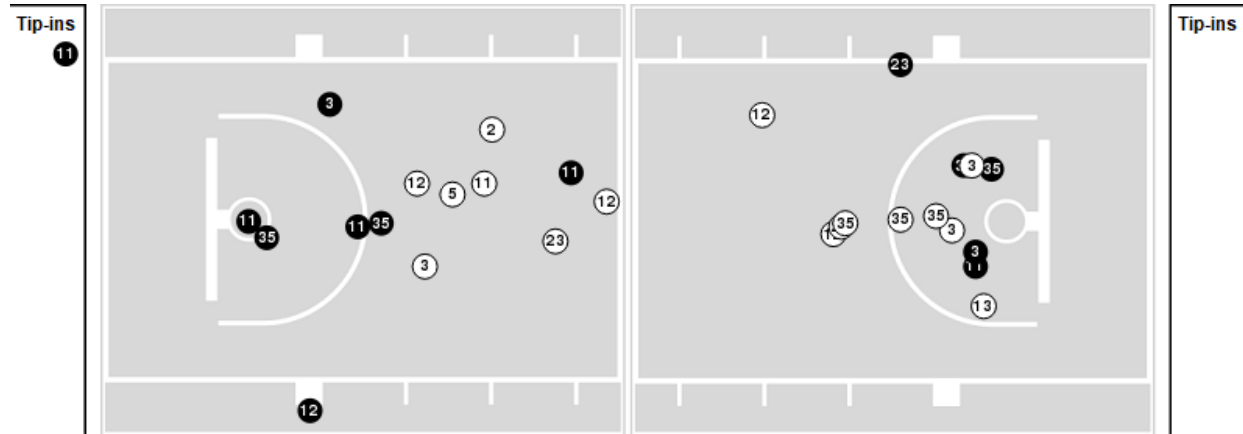

Blow Up Chart

● Made ○ Missed N - Player Number

Vanderbilt	M/A	%
Field Goals	24/61	39
2 Points	15/34	44
3 Points	9/27	33
Free Throws	11/13	85

Vanderbilt	M/A	%
Points in the Paint	20 (10 / 26)	38
Fast Break Points	9 (4/5)	80
Second Chance Points	19 (8/11)	73
Effective FG%	47