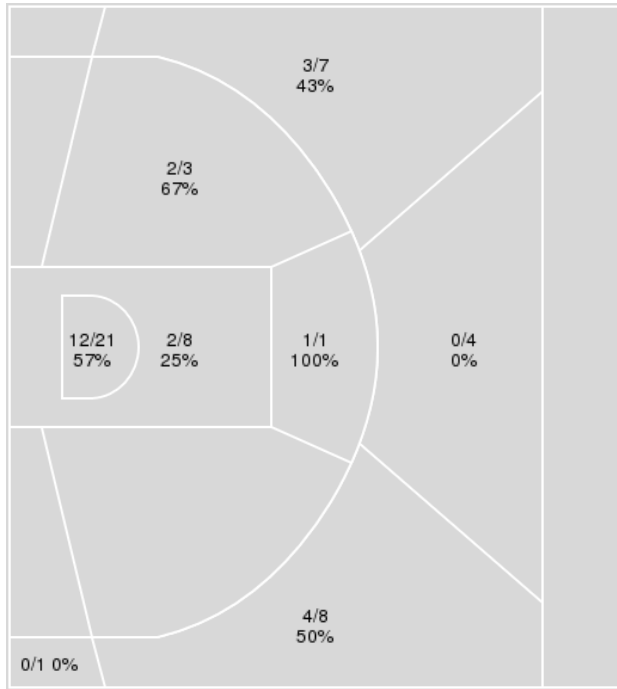

Vanderbilt at Missouri

02/29/24 Mizzou Arena, Columbia
2023-24 Women's Basketball

Game Time: 7:00 PM
Game Duration: 1:55
Attendance: 4,071

Officials: Eric Brewton, Frank Steratore, Carla Fountain

{ Players => 0, 1, 4, 5, 7, 14, 20, 21, 23, 24, 30, 34, 40, 43; } FG Types { Players => All; } FG Types => All; Results => All;
=> All; Results => All;

Missouri