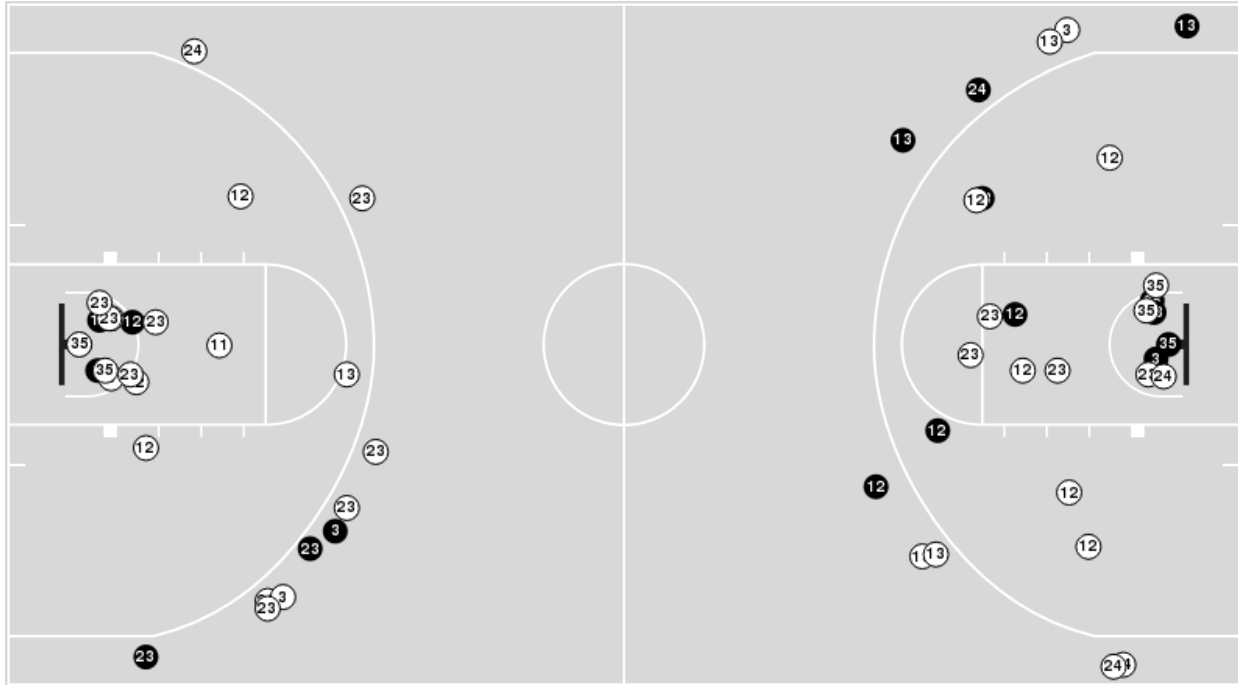

Players => AllFG Types=>AllResults=>All
Vanderbilt

All Field Goals