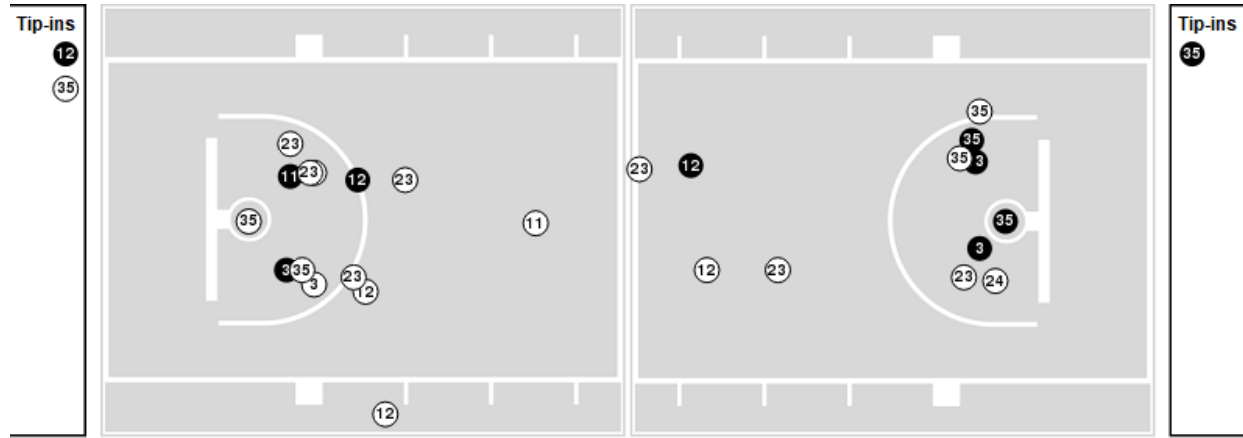

Blow Up Chart

● Made   ○ Missed   N - Player Number

Vanderbilt	M/A	%
Field Goals	18/56	32
2 Points	11/36	31
3 Points	7/20	35
Free Throws	6/9	67

Vanderbilt	M/A	%
Points in the Paint	18 (9 / 26)	35
Fast Break Points	8 (4/5)	80
Second Chance Points	12 (7/13)	54
Effective FG%	38