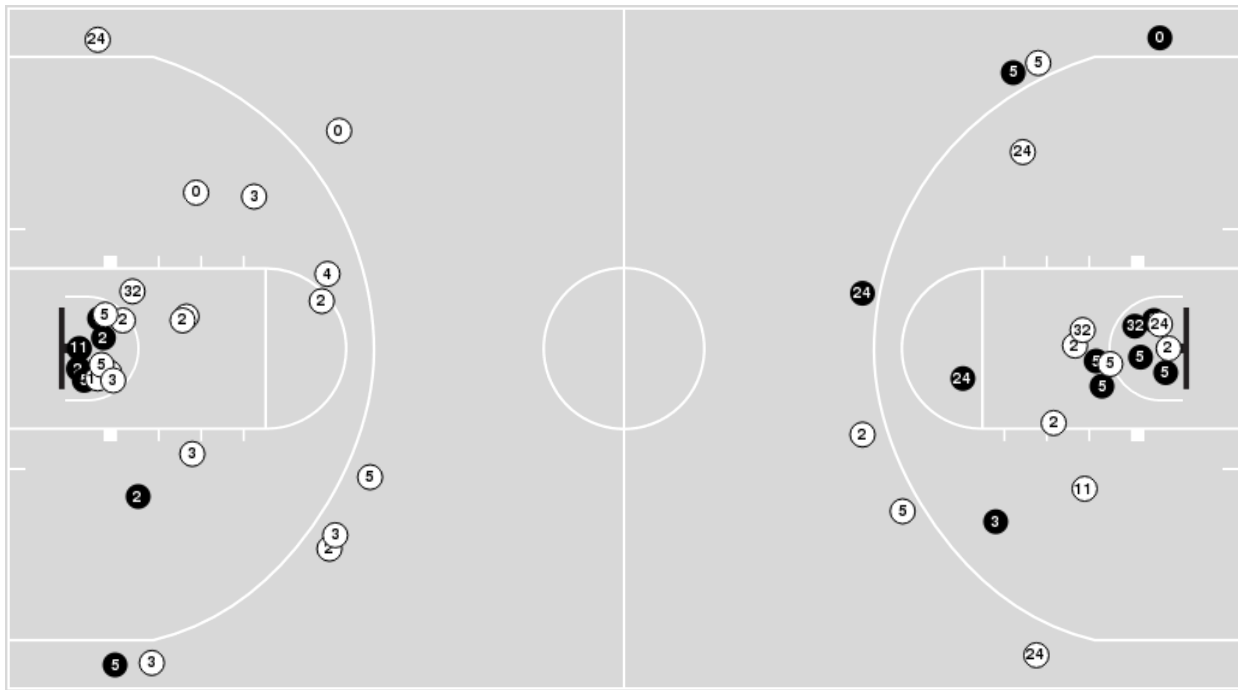

Officials: Michael McConnell, Saif Esho, Nykesha Thompson

Players => 00, 1, 2, 3, 4, 5, 10, 11, 13, 14, 15, 22, 23, 24, 32 FG Types=>All Results=>All

Texas A&M

All Field Goals