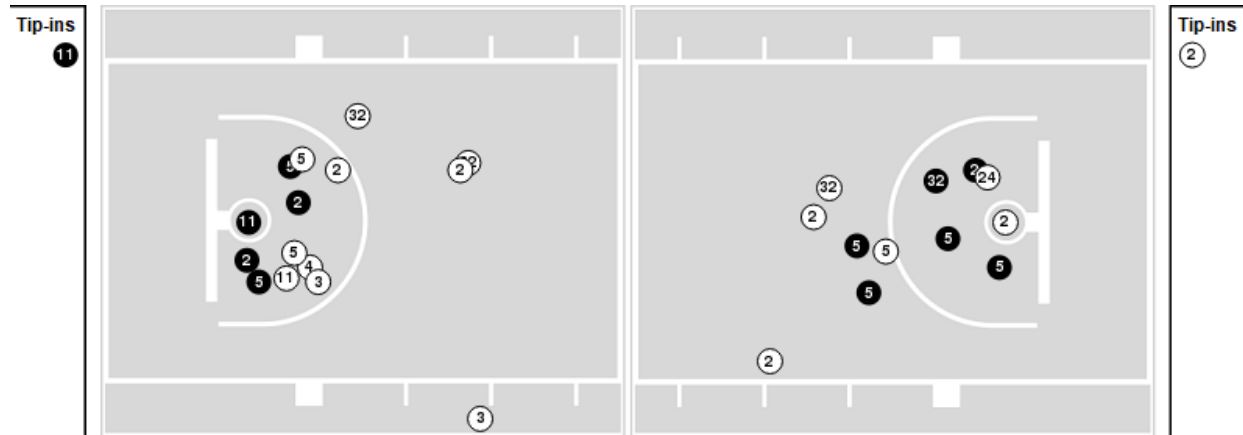

Blow Up Chart

● Made ○ Missed N - Player Number

Texas A&M	M/A	%
Field Goals	18/50	36
2 Points	14/36	39
3 Points	4/14	29
Free Throws	5/10	50

Texas A&M	M/A	%
Points in the Paint	22 (11 / 26)	42
Fast Break Points	6 (3/3)	100
Second Chance Points	4 (3/13)	23
Effective FG%	40