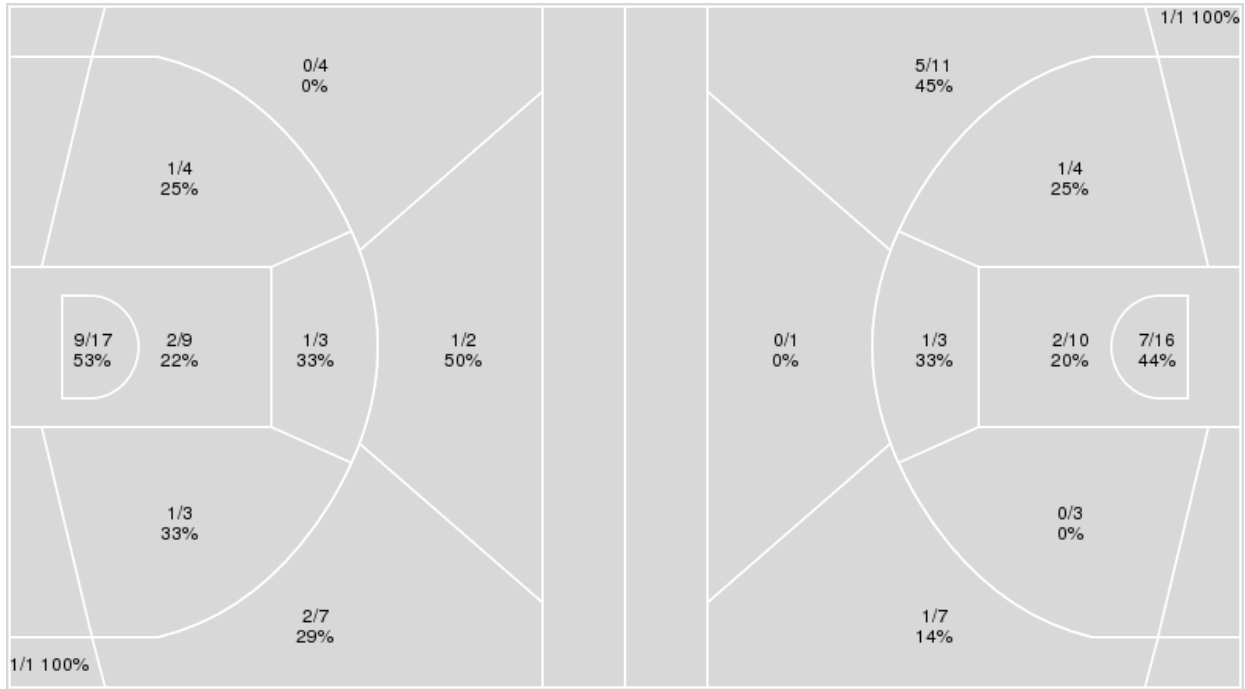

Officials: Michael McConnell, Saif Esho, Nykeshia Thompson

{ Players => 00, 1, 2, 3, 4, 5, 10, 11, 13, 14, 15, 22, 23, 24, 32; } FG
Types => All; Results => All;

{ Players => All; } FG Types => All; Results => All;

Texas A&M

Vanderbilt

Texas A&M	M/A	%
Field Goals	18/50	36
2 Points	14/36	39
3 Points	4/14	29
Free Throws	5/10	50

Vanderbilt	M/A	%
Field Goals	18/56	32
2 Points	11/36	31
3 Points	7/20	35
Free Throws	6/9	67