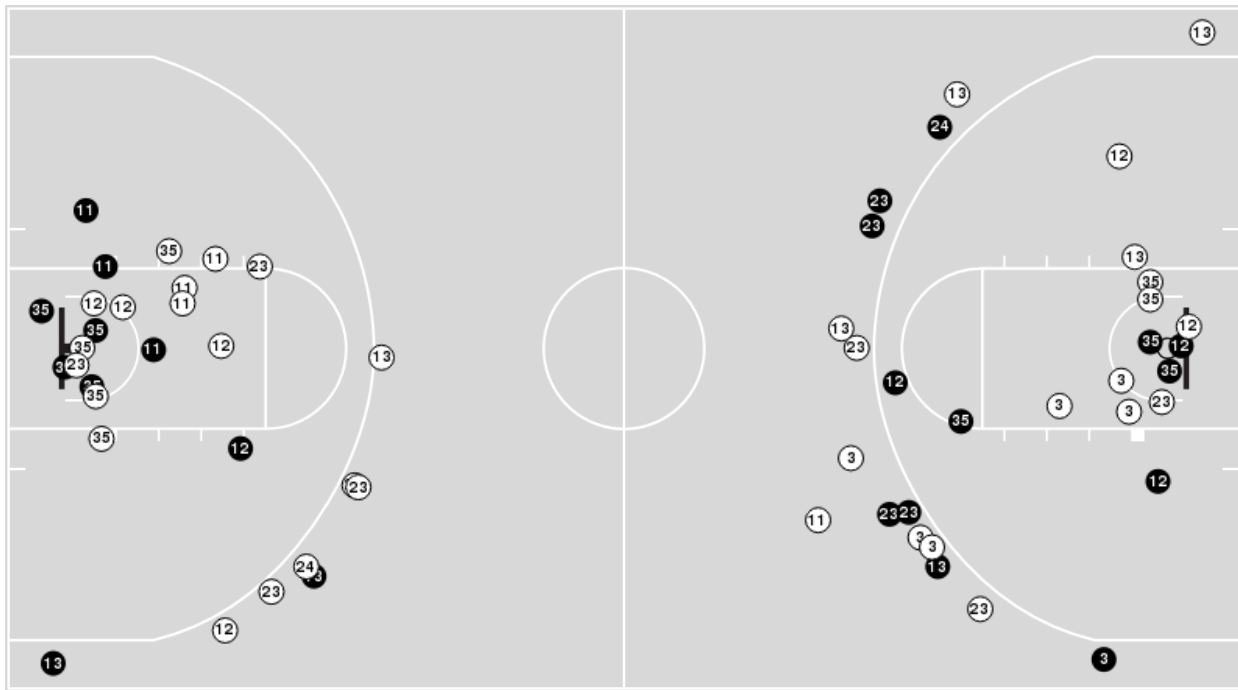

Officials: Pualani Spurlock-Welsh, Kevin Pethtel, Natasha Camy

Players => 2, 3, 4, 5, 10, 11, 12, 13, 14, 21, 23, 24, 35FG Types=>AllResults=>All

Vanderbilt

All Field Goals