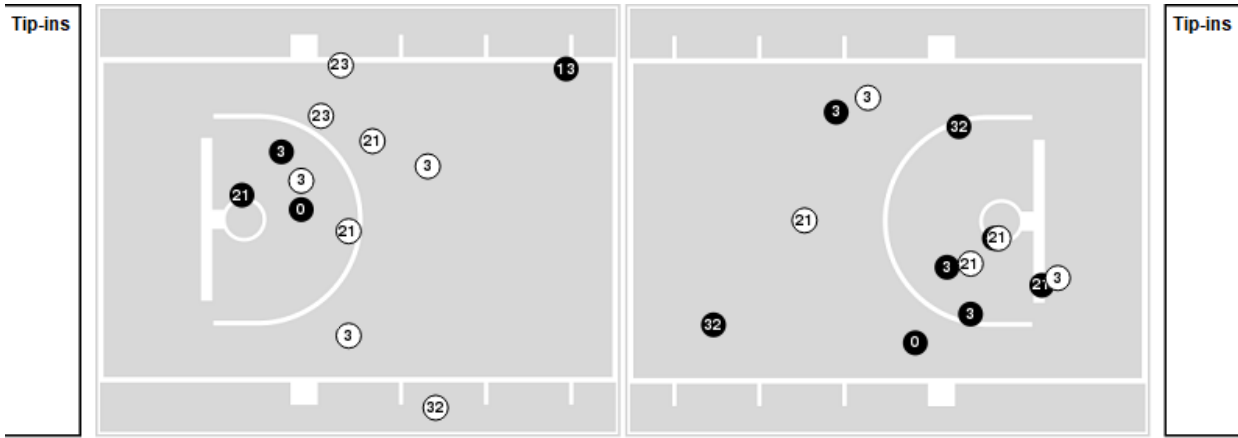

Blow Up Chart

● Made   ○ Missed   N - Player Number

Alabama	M/A	%
Field Goals	23/54	43
2 Points	14/34	41
3 Points	9/20	45
Free Throws	19/27	70

Alabama	M/A	%
Points in the Paint	22 (11 / 22)	50
Fast Break Points	8 (7/9)	78
Second Chance Points	10 (6/11)	55
Effective FG%	51