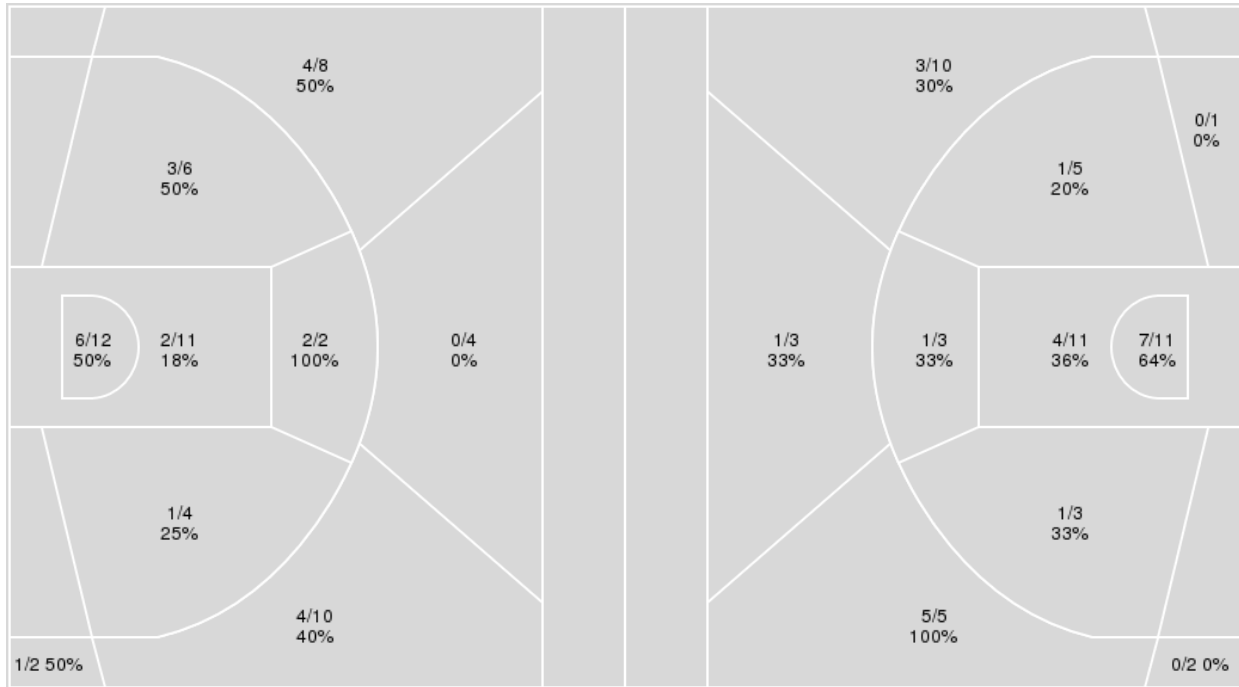

Vanderbilt

Alabama

Vanderbilt	M/A	%
Field Goals	23/59	39
2 Points	14/35	40
3 Points	9/24	38
Free Throws	11/19	58

Alabama	M/A	%
Field Goals	23/54	43
2 Points	14/34	41
3 Points	9/20	45
Free Throws	19/27	70