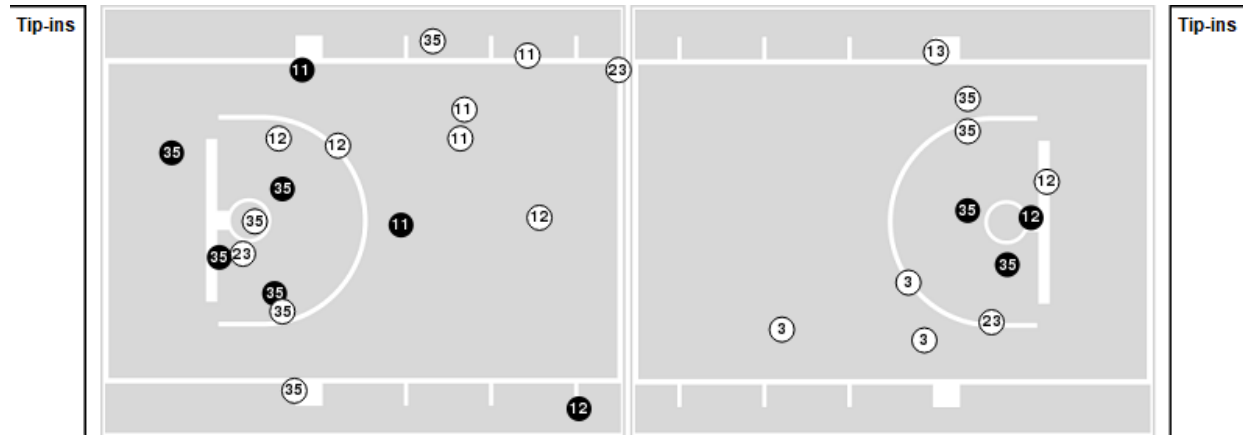

Blow Up Chart

● Made   ○ Missed   N - Player Number

Vanderbilt	M/A	%
Field Goals	23/59	39
2 Points	14/35	40
3 Points	9/24	38
Free Throws	11/19	58

Vanderbilt	M/A	%
Points in the Paint	16 (8 / 23)	35
Fast Break Points	5 (3/5)	60
Second Chance Points	10 (6/18)	33
Effective FG%	47