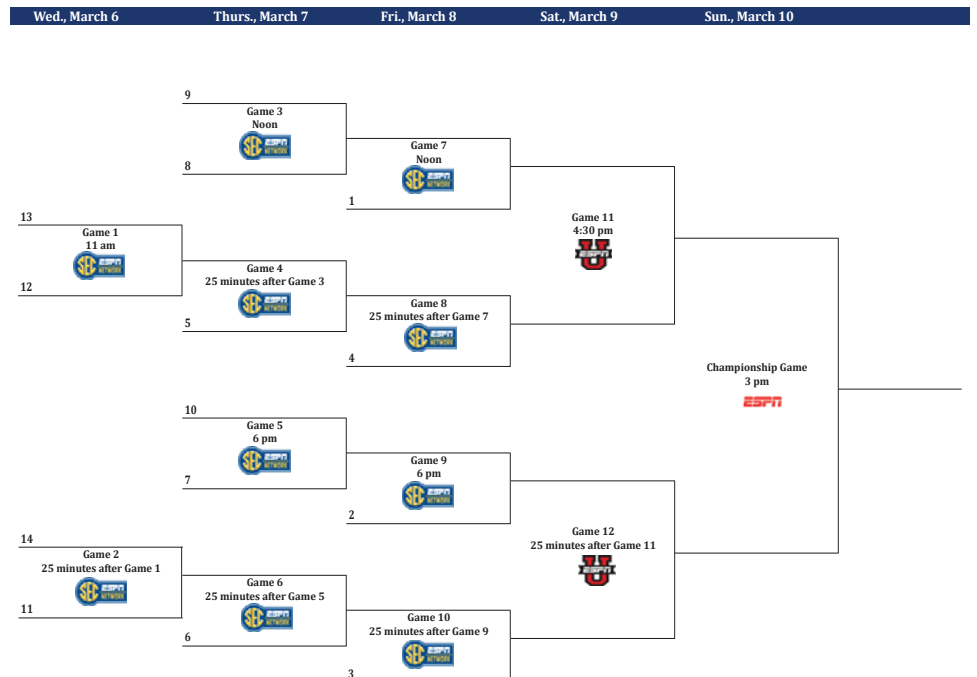

automatically be seeded last. The No. 11 seed will then receive a bye. However, for the purpose of breaking ties, that team will remain where it finished in the regular-season standings BEFORE being seeded last.

Future Dates & Sites

2025	March 5-9	Greenville, SC
2026	March 4-8	TBD
2027	March 3-7	TBD
2028	March 1-5	TBD
2029	Feb.28-March 4	TBD
2030	March 6-10	TBD

2024 SEC Women's Basketball Tournament March 6-10 • Greenville, S.C. • Bon Secours Wellness Arena