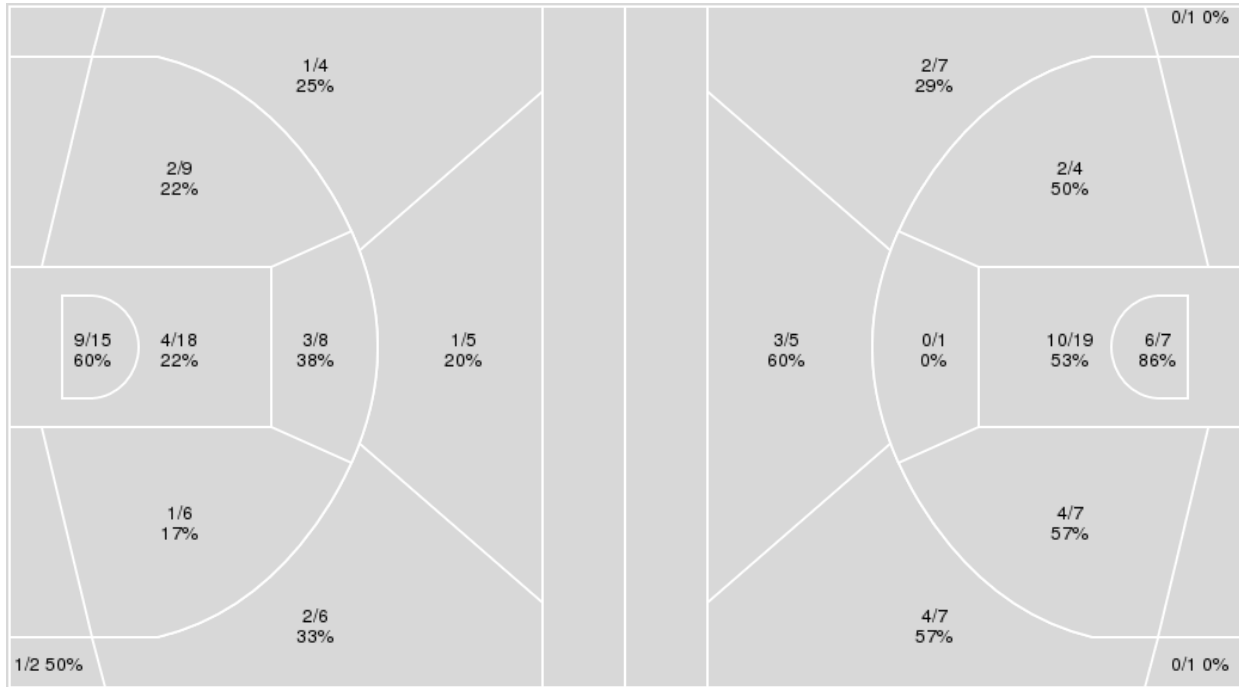

Officials: Felicia Grinter, Bill Larence, Ashlee Goode

{ Players => 2, 3, 4, 5, 10, 11, 12, 13, 14, 21, 23, 24, 35; } FG Types => All; Results => All;

{ Players => 0, 1, 2, 5, 10, 11, 12, 13, 15, 20, 21, 53, 55; } FG Types => All; Results => All;

Vanderbilt

Tennessee

Vanderbilt	M/A	%
Field Goals	24/73	33
2 Points	19/56	34
3 Points	5/17	29
Free Throws	8/11	73

Tennessee	M/A	%
Field Goals	31/59	53
2 Points	22/38	58
3 Points	9/21	43
Free Throws	15/20	75