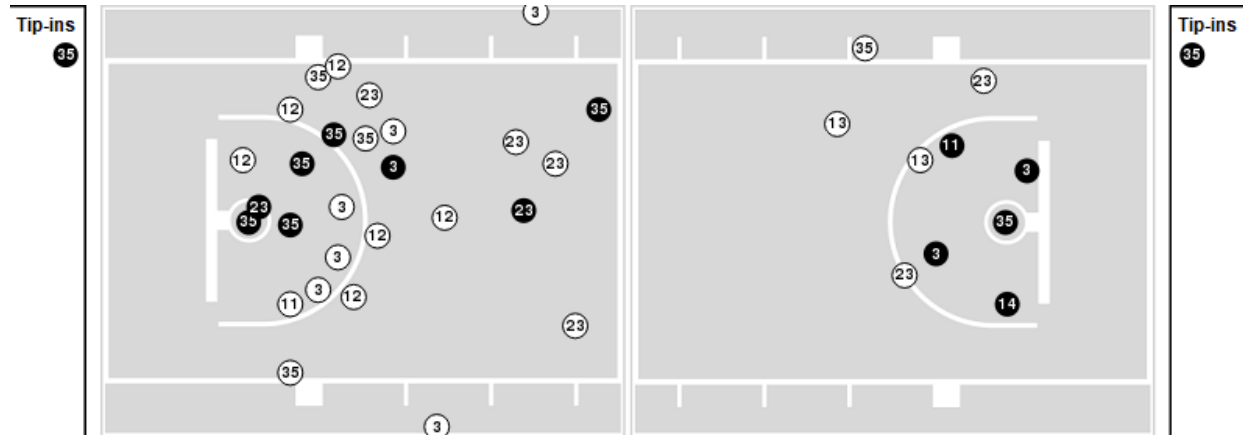

Officials: Felicia Grinter, Bill Larence, Ashlee Goode

Players => 2, 3, 4, 5, 10, 11, 12, 13, 14, 21, 23, 24, 35FG Types=>AllResults=>All

Vanderbilt

All Field Goals

Blow Up Chart

● Made ○ Missed N - Player Number