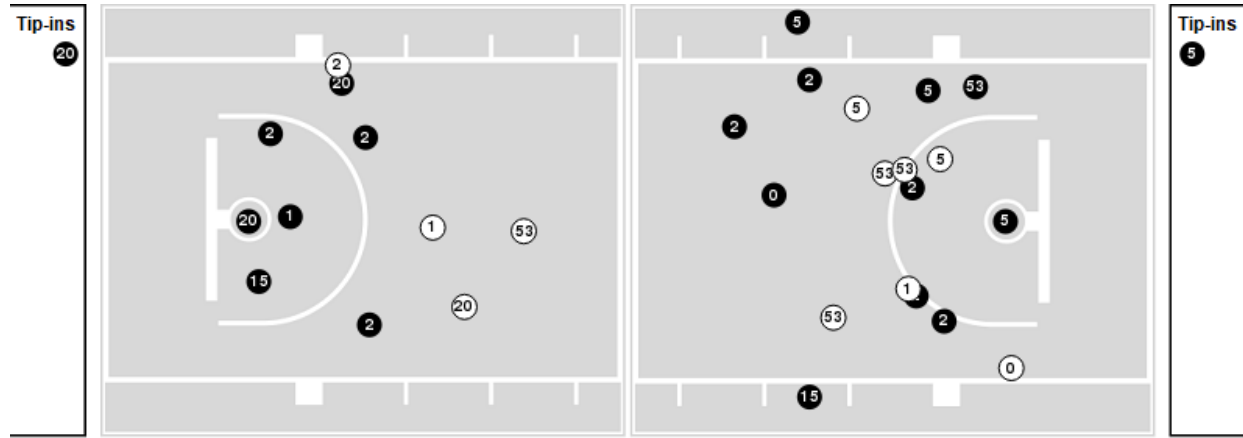

Blow Up Chart

● Made ○ Missed N - Player Number

Tennessee	M/A	%
Field Goals	31/59	53
2 Points	22/38	58
3 Points	9/21	43
Free Throws	15/20	75

Tennessee	M/A	%
Points in the Paint	32 (16 / 26)	62
Fast Break Points	8 (7/7)	100
Second Chance Points	13 (8/13)	62
Effective FG%	60