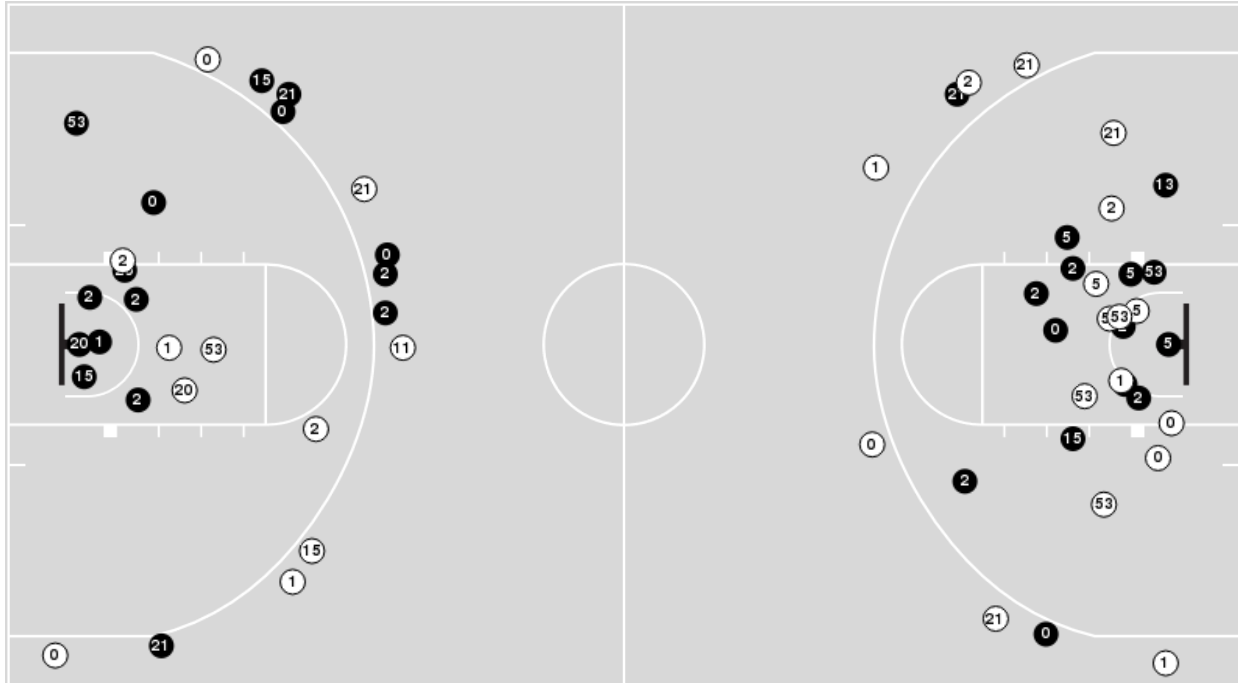

Players => 0, 1, 2, 5, 10, 11, 12, 13, 15, 20, 21, 53, 55FG Types=>AllResults=>All

Tennessee

All Field Goals