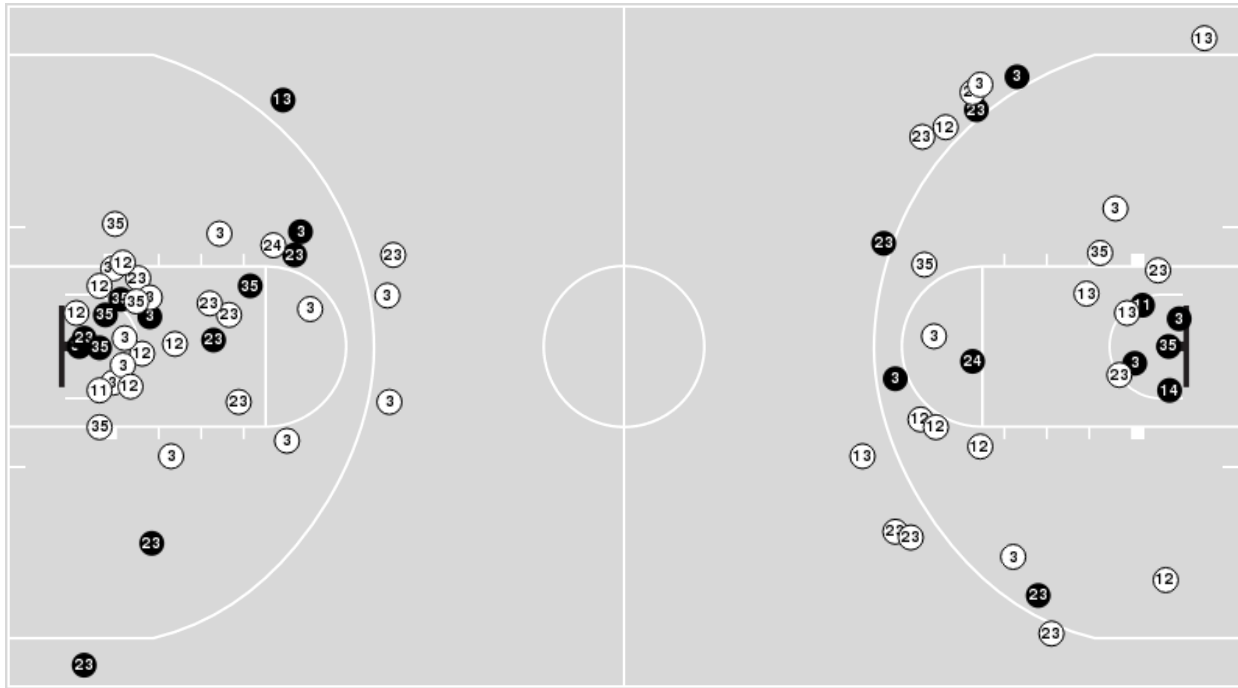

Officials: Felicia Grinter, Bill Larence, Ashlee Goode

Players => 2, 3, 4, 5, 10, 11, 12, 13, 14, 21, 23, 24, 35FG Types=>AllResults=>All

Vanderbilt

All Field Goals