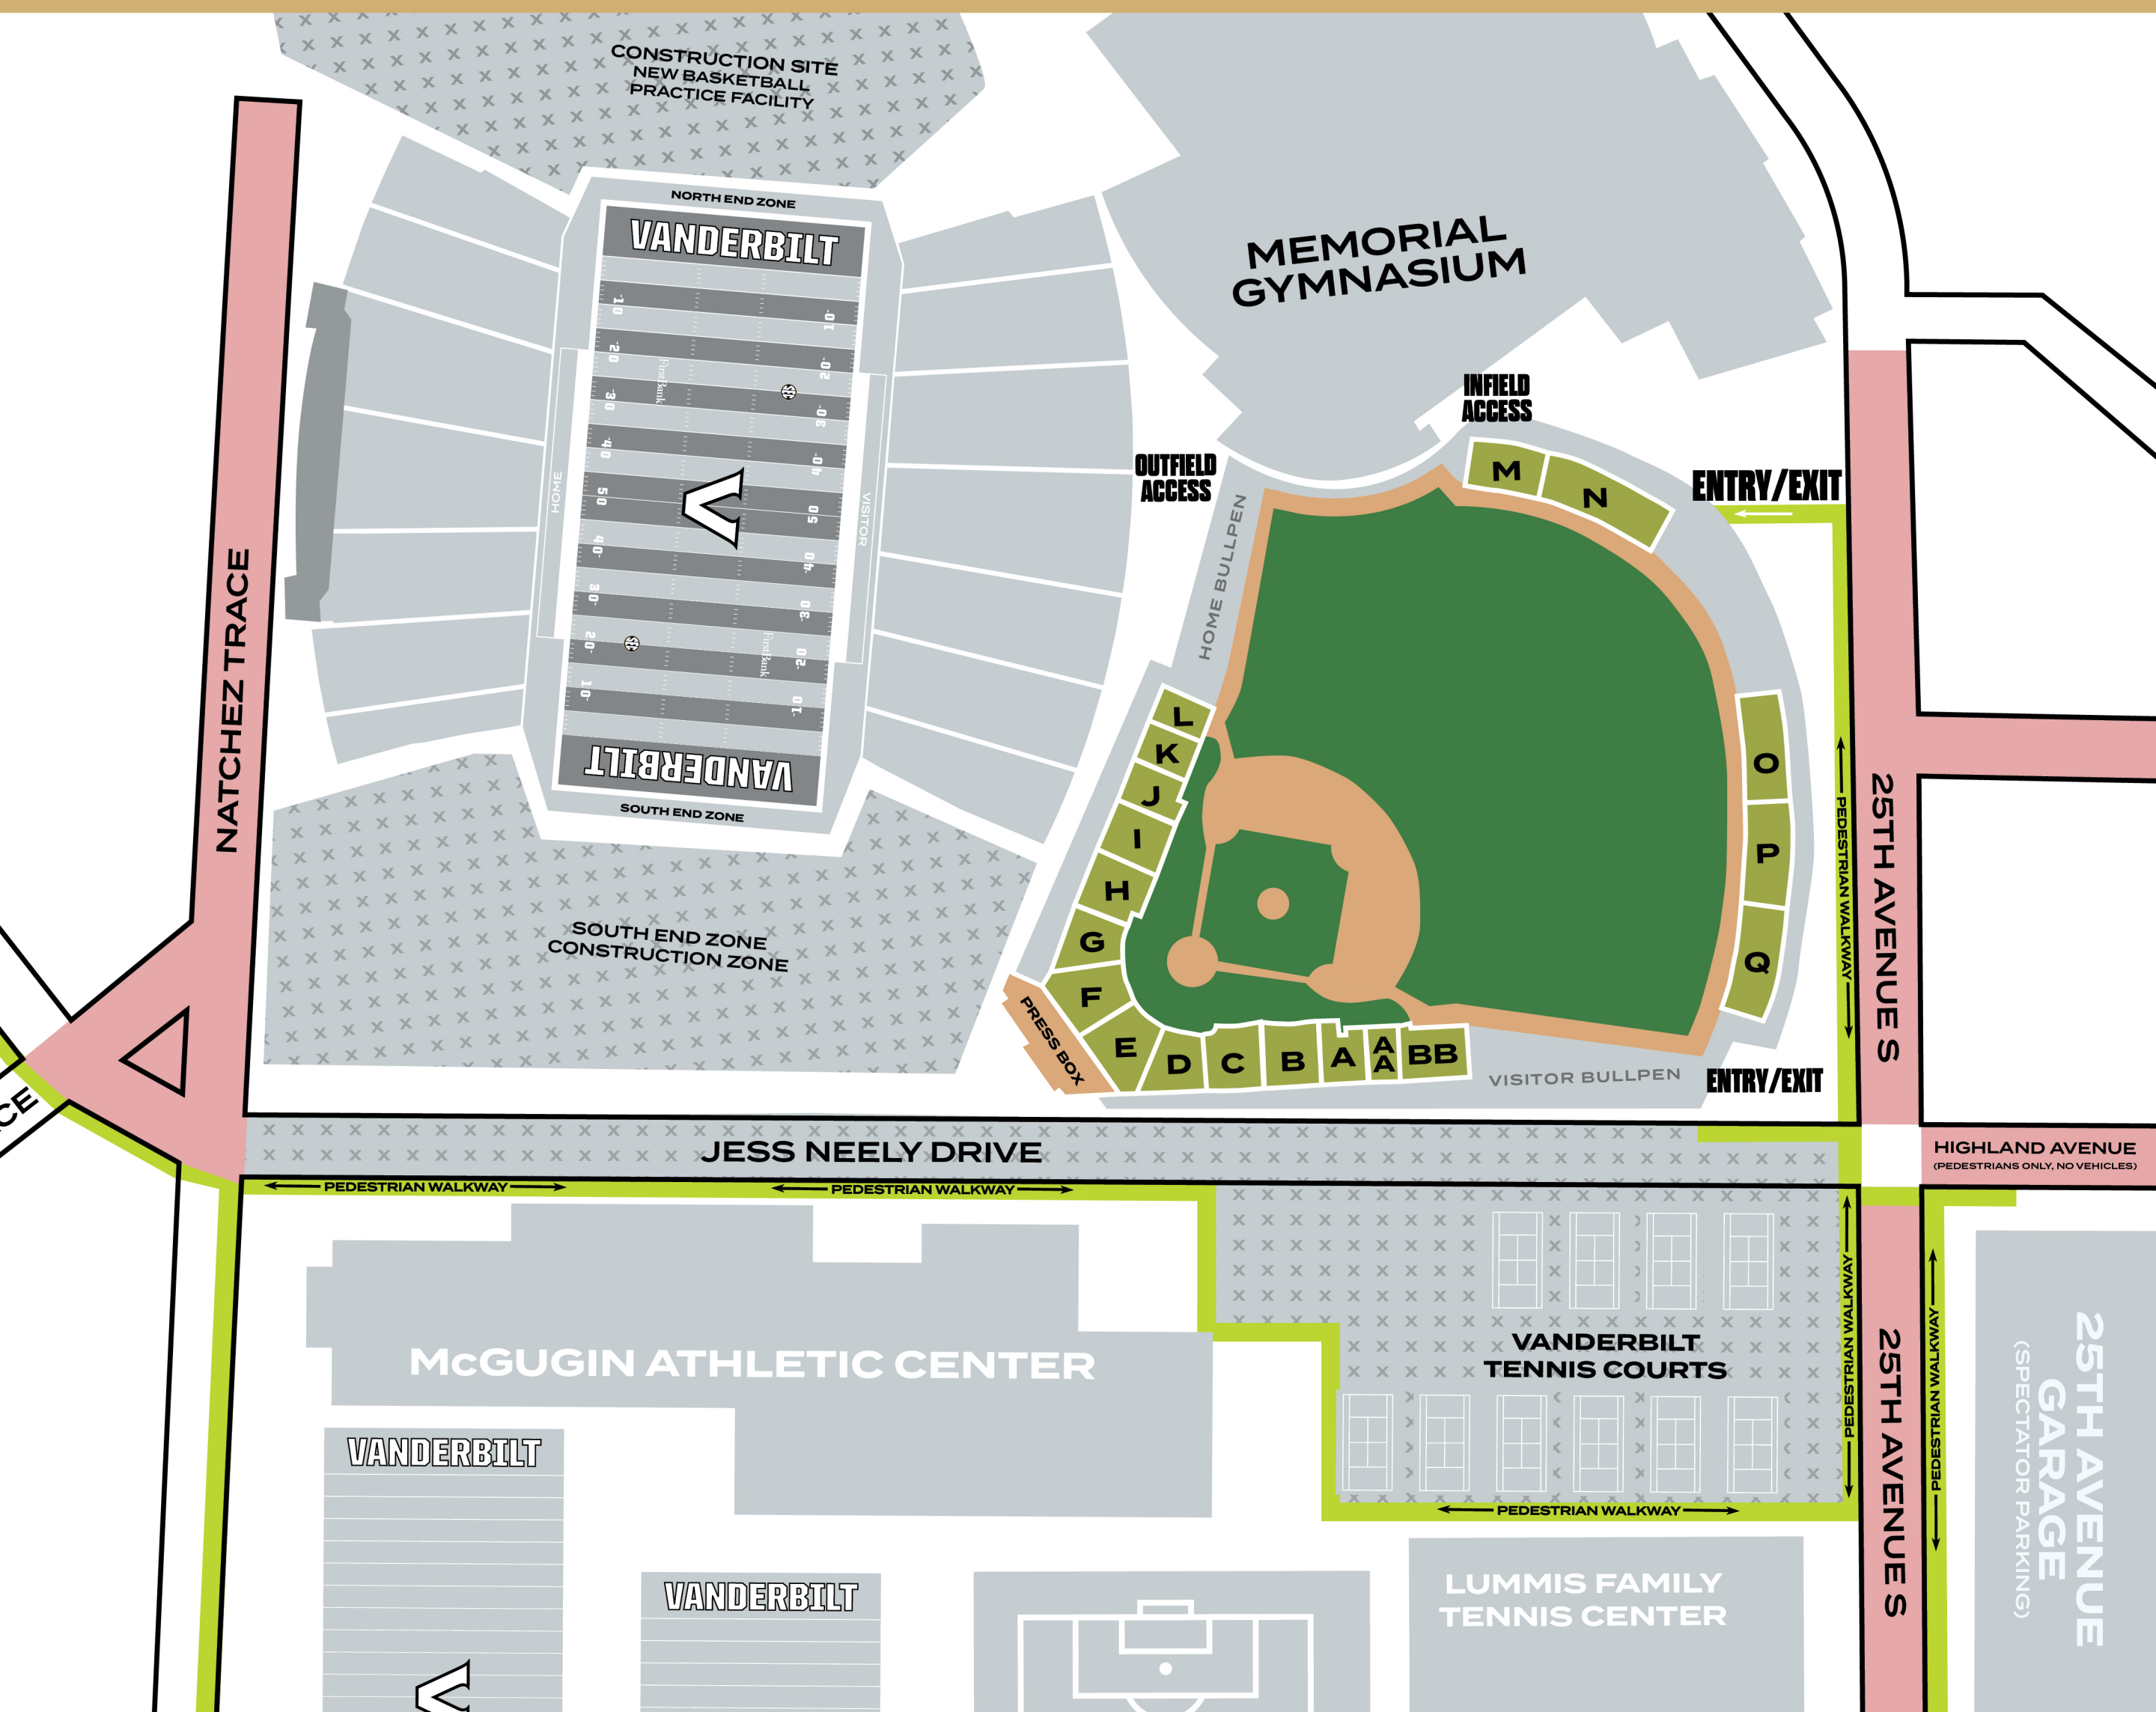

HAWKINS FIELD

Due to the construction, the entrance to Hawkins Field for infield seating has changed for the 2024 season. Entry will be located near the right field foul pole along Jess Neely Drive and is ADA accessible. The entrances to outfield seating remain the same from previous seasons. The ADA accessible outfield entrance is located in center field by Memorial Gymnasium.