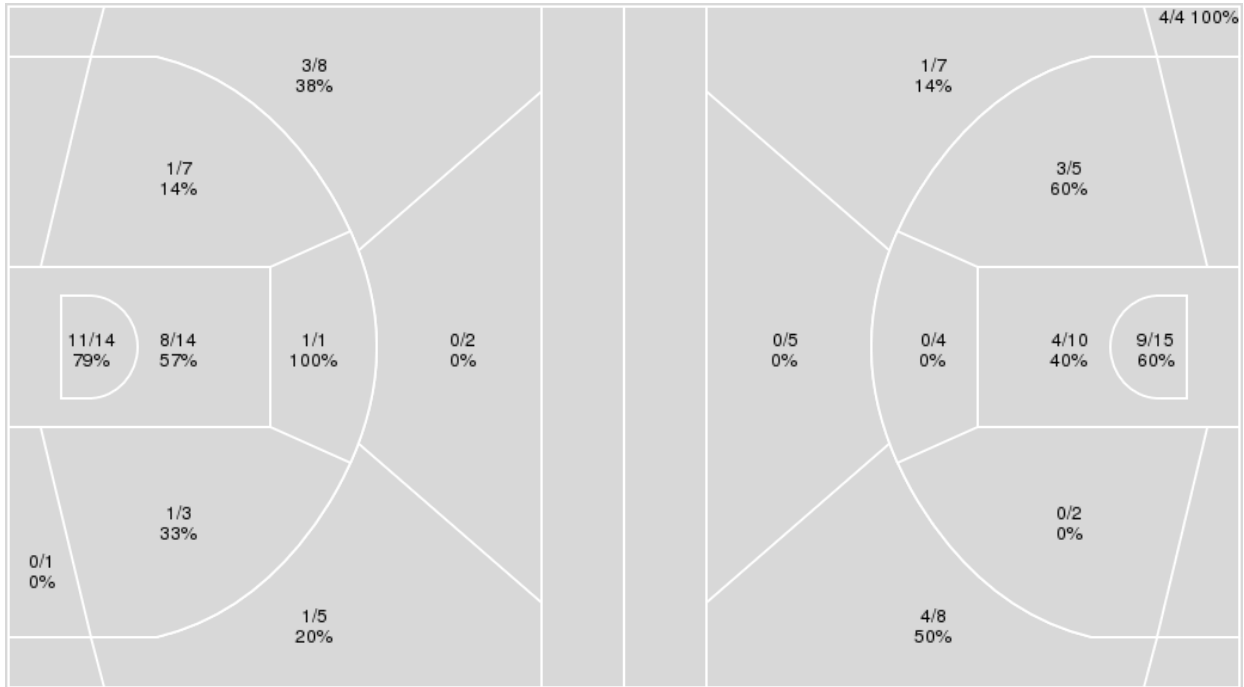

Officials: Roy Gulbeyan, Katie Lukanich, Meadow Overstreet

{ Players => 0, 1, 2, 5, 10, 11, 12, 13, 15, 20, 21, 53, 55; } FG Types => All; Results => All;

{ Players => 2, 3, 4, 5, 10, 11, 12, 13, 14, 21, 23, 24, 35; } FG Types => All; Results => All;

Tennessee

Vanderbilt

Tennessee	M/A	%
Field Goals	26/55	47
2 Points	22/40	55
3 Points	4/15	27
Free Throws	17/18	94

Vanderbilt	M/A	%
Field Goals	25/60	42
2 Points	16/36	44
3 Points	9/24	38
Free Throws	5/6	83