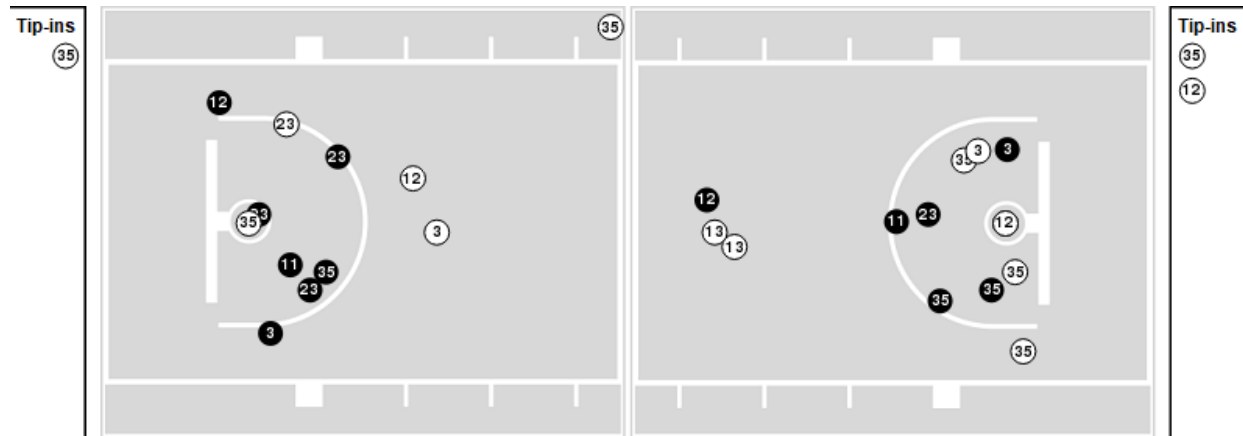

Officials: Roy Gulbeyan, Katie Lukanich, Meadow Overstreet

Players => 2, 3, 4, 5, 10, 11, 12, 13, 14, 21, 23, 24, 35FG Types=>AllResults=>All

Vanderbilt

All Field Goals

Blow Up Chart

● Made ○ Missed N - Player Number