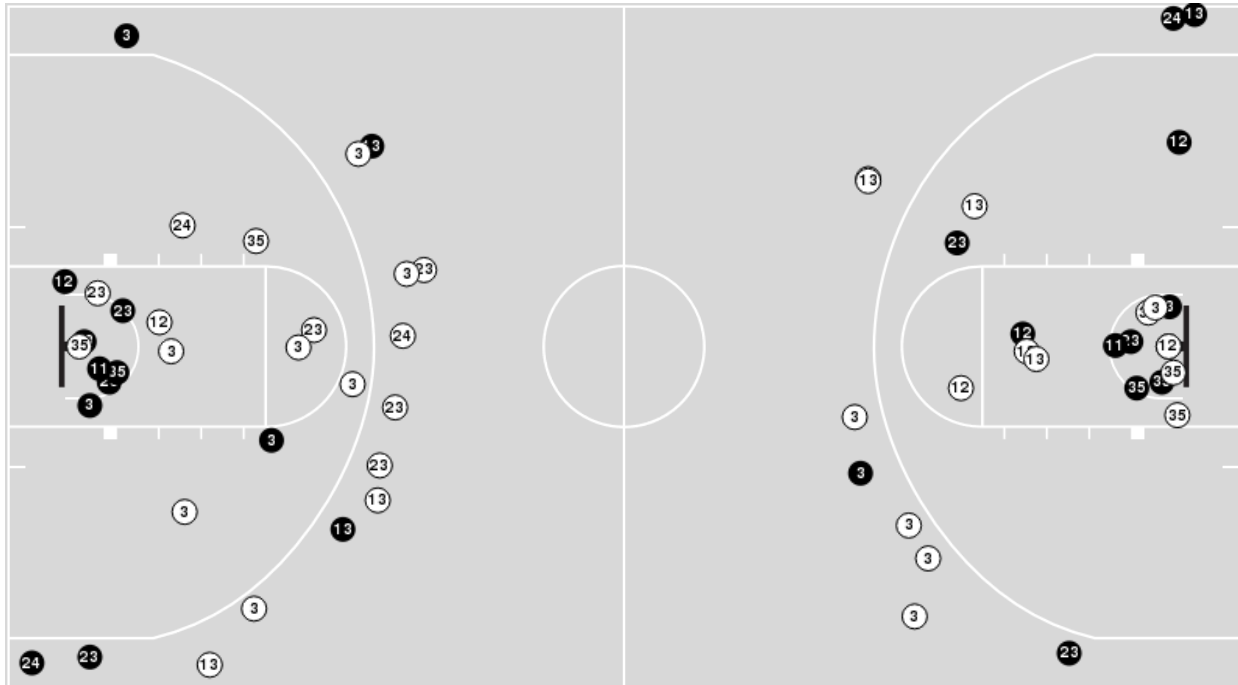

Officials: Roy Gulbeyan, Katie Lukanich, Meadow Overstreet

Players => 2, 3, 4, 5, 10, 11, 12, 13, 14, 21, 23, 24, 35FG Types=>AllResults=>All

Vanderbilt

All Field Goals