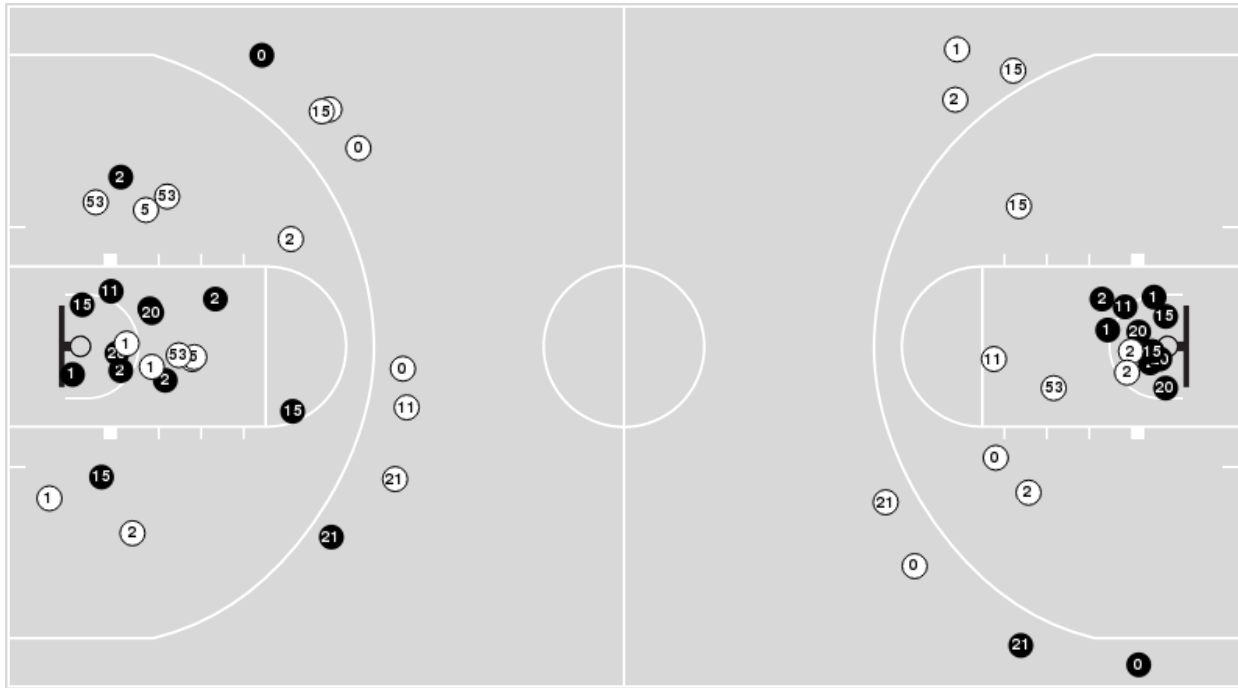

Officials: Roy Gulbeyan, Katie Lukanich, Meadow Overstreet

Players => 0, 1, 2, 5, 10, 11, 12, 13, 15, 20, 21, 53, 55FG Types=>AllResults=>All

Tennessee

All Field Goals