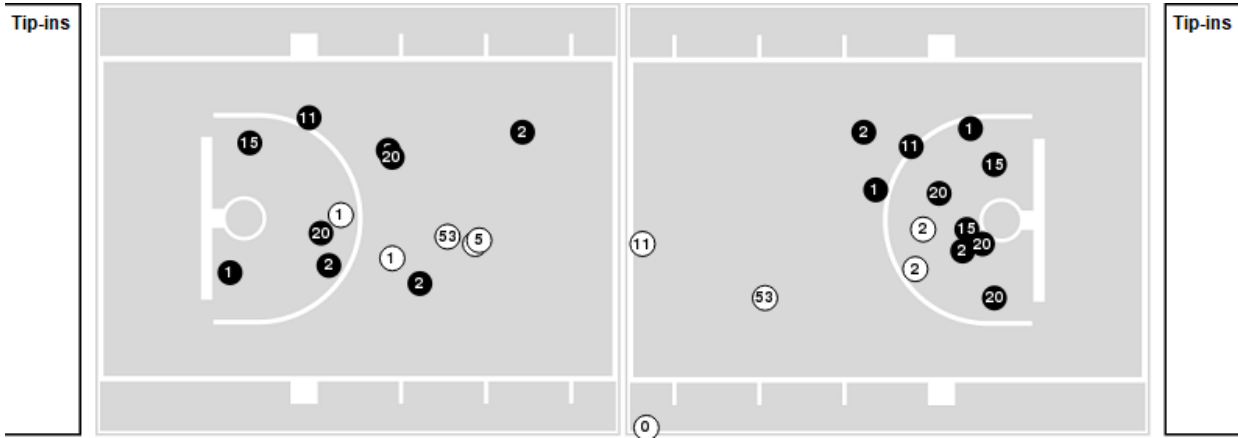

Officials: Roy Gulbeyan, Katie Lukanich, Meadow Overstreet

Players => 0, 1, 2, 5, 10, 11, 12, 13, 15, 20, 21, 53, 55FG Types=>AllResults=>All

Tennessee

All Field Goals

Blow Up Chart

● Made ○ Missed N - Player Number