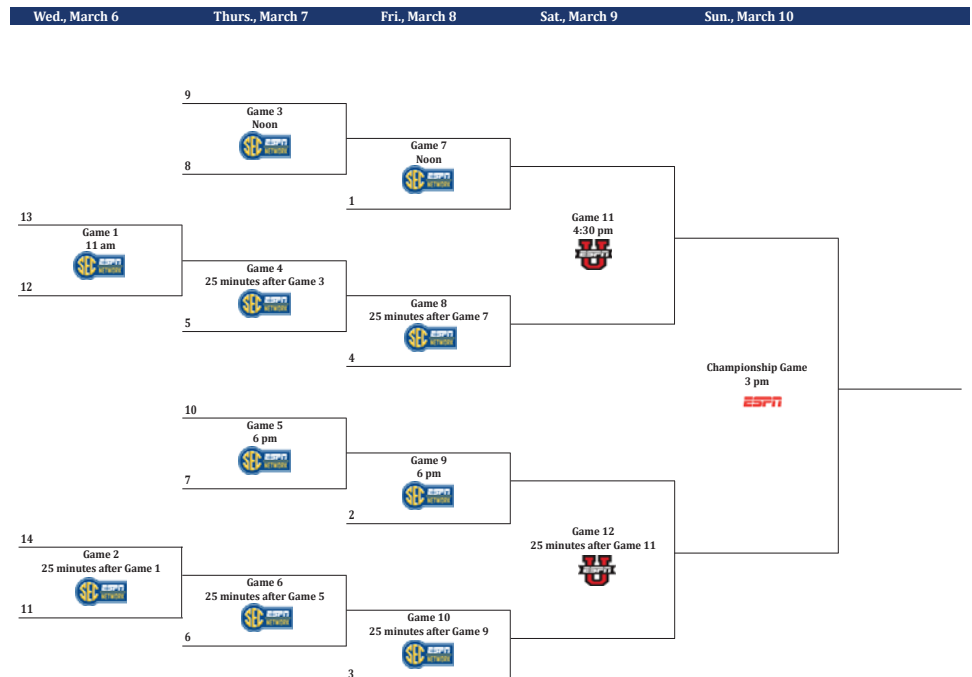

automatically be seeded last. The No. 11 seed will then receive a bye. However, for the purpose of breaking ties, that team will remain where it finished in the regular-season standings BEFORE being seeded last.

Future Dates & Sites

2025	March 5-9	Greenville, SC
2026	March 4-8	TBD
2027	March 3-7	TBD
2028	March 1-5	TBD
2029	Feb.28-March 4	TBD
2030	March 6-10	TBD

2024 SEC Women's Basketball Tournament March 6-10 • Greenville, S.C. • Bon Secours Wellness Arena