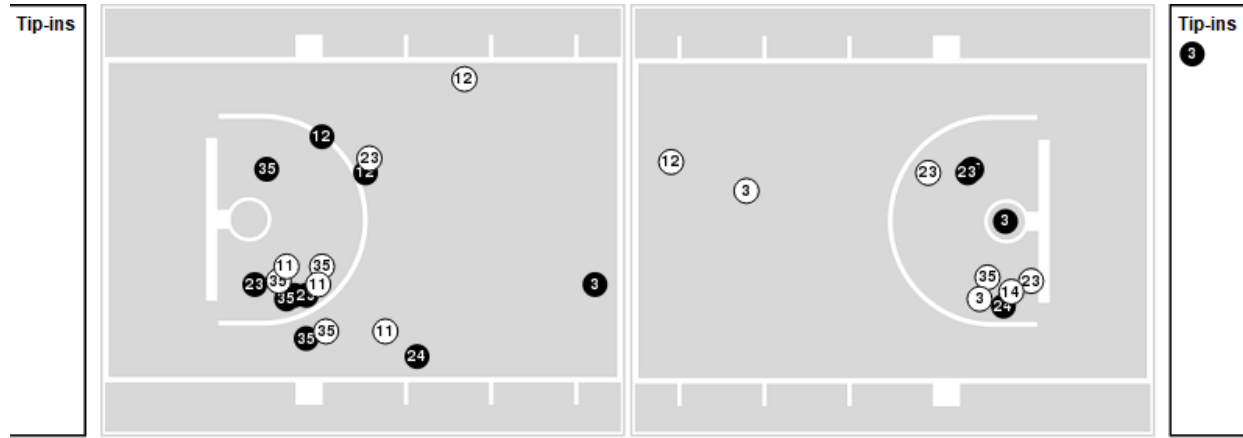

Blow Up Chart

● Made ○ Missed N - Player Number

Vanderbilt	M/A	%
Field Goals	27/67	40
2 Points	19/42	45
3 Points	8/25	32
Free Throws	12/13	92

Vanderbilt	M/A	%
Points in the Paint	28 (14 / 29)	48
Fast Break Points	12 (6/6)	100
Second Chance Points	12 (8/17)	47
Effective FG%	46