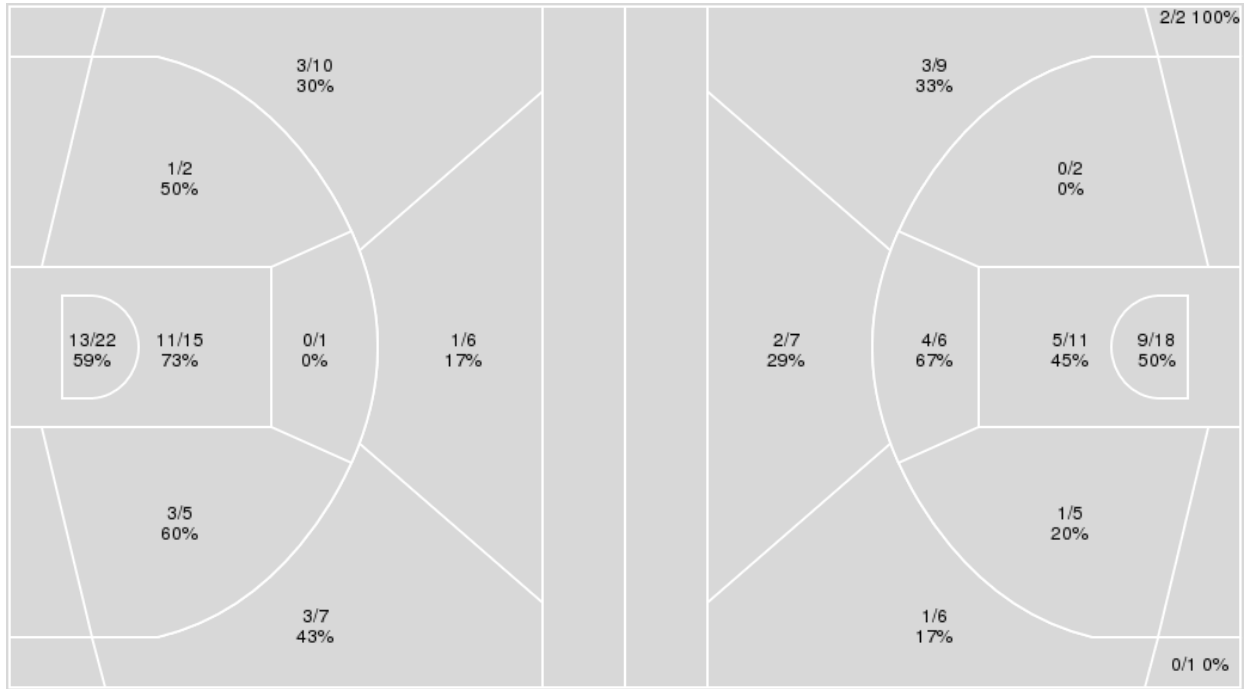

{ Players => All; } FG Types => All; Results => All;

{ Players => 2, 3, 4, 5, 10, 11, 12, 13, 14, 21, 23, 24, 35; } FG Types => All; Results => All;

South Carolina

Vanderbilt

South Carolina	M/A	%
Field Goals	35/68	51
2 Points	28/45	62
3 Points	7/23	30
Free Throws	14/18	78

Vanderbilt	M/A	%
Field Goals	27/67	40
2 Points	19/42	45
3 Points	8/25	32
Free Throws	12/13	92