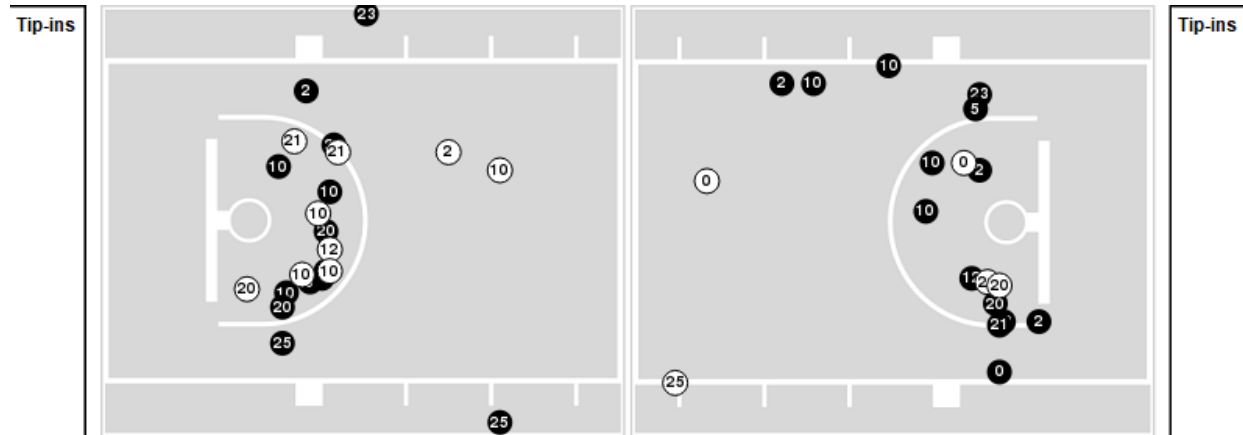

Blow Up Chart

● Made   ○ Missed   N - Player Number

South Carolina	M/A	%
Field Goals	35/68	51
2 Points	28/45	62
3 Points	7/23	30
Free Throws	14/18	78

South Carolina	M/A	%
Points in the Paint	48 (24 / 37)	65
Fast Break Points	12 (7/7)	100
Second Chance Points	19 (10/16)	62
Effective FG%	57