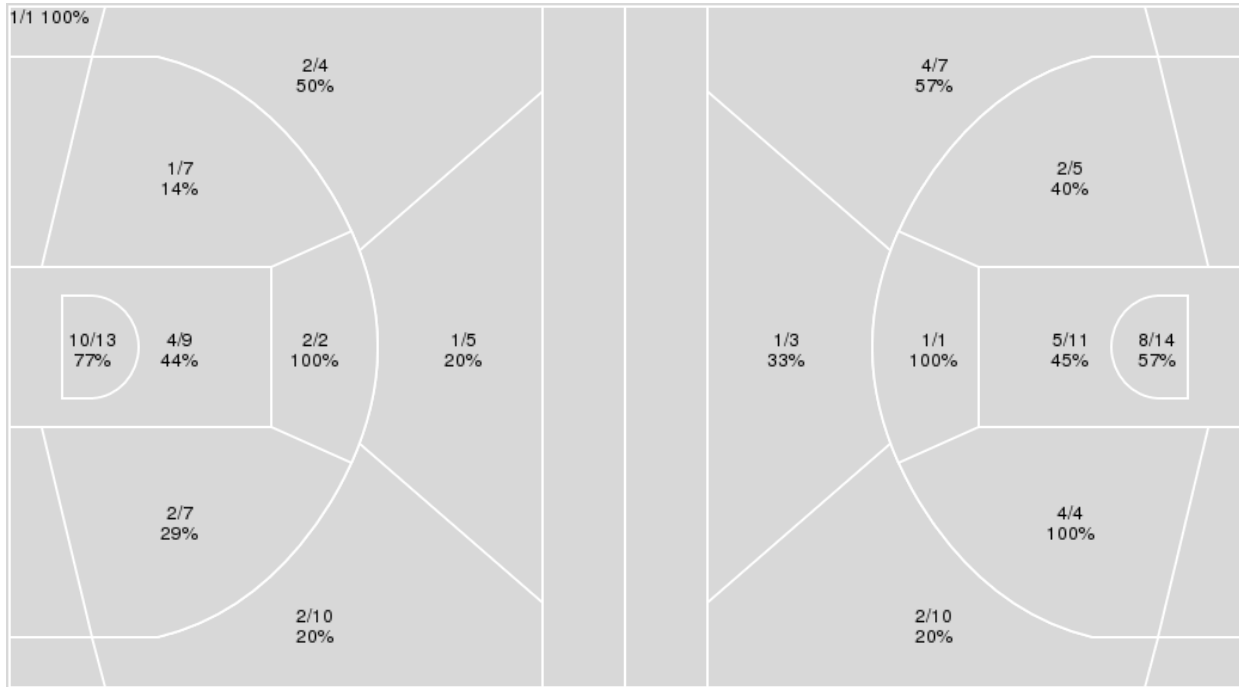

Officials: William Smith, Margaret Tieman, Saif Esho

{ Players => 0, 1, 2, 3, 4, 5, 14, 21, 22, 23, 24; } FG Types => All;
Results => All;

{ Players => 2, 3, 4, 5, 10, 11, 12, 13, 14, 21, 23, 24, 35; } FG Types =>
All; Results => All;

Mississippi St.

Vanderbilt

Mississippi St.	M/A	%
Field Goals	25/58	43
2 Points	19/38	50
3 Points	6/20	30
Free Throws	10/12	83

Vanderbilt	M/A	%
Field Goals	27/55	49
2 Points	20/35	57
3 Points	7/20	35
Free Throws	10/10	100