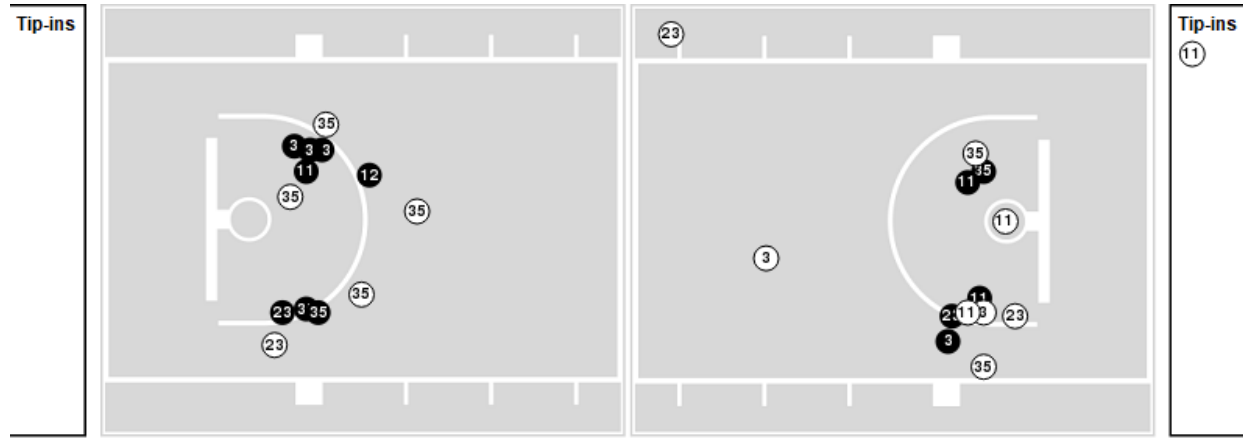

Blow Up Chart

● Made ○ Missed N - Player Number

Vanderbilt	M/A	%
Field Goals	27/55	49
2 Points	20/35	57
3 Points	7/20	35
Free Throws	10/10	100

Vanderbilt	M/A	%
Points in the Paint	26 (13 / 25)	52
Fast Break Points	6 (5/5)	100
Second Chance Points	15 (7/9)	78
Effective FG%	55