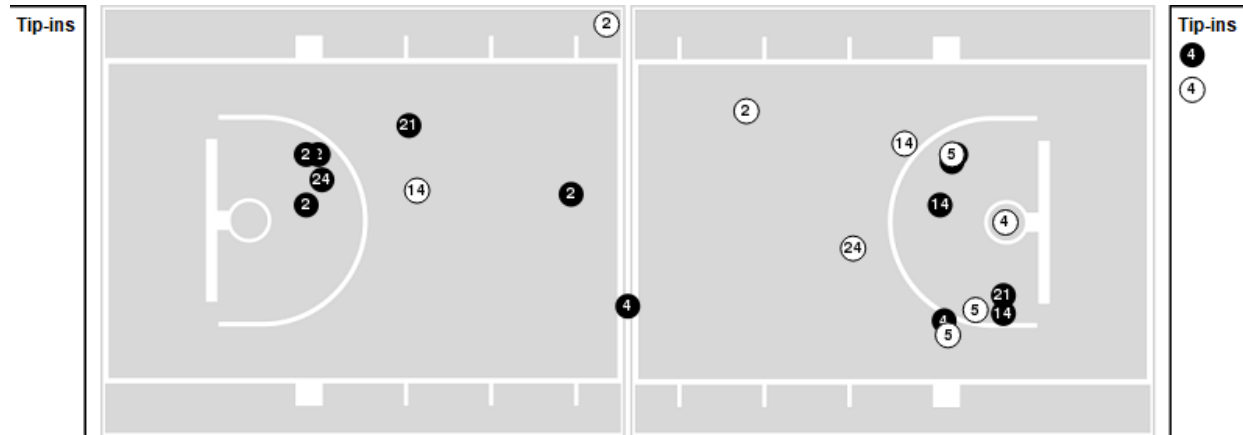

Blow Up Chart

● Made ○ Missed N - Player Number

Mississippi St.	M/A	%
Field Goals	25/58	43
2 Points	19/38	50
3 Points	6/20	30
Free Throws	10/12	83

Mississippi St.	M/A	%
Points in the Paint	28 (14 / 22)	64
Fast Break Points	12 (6/7)	86
Second Chance Points	5 (4/10)	40
Effective FG%	48