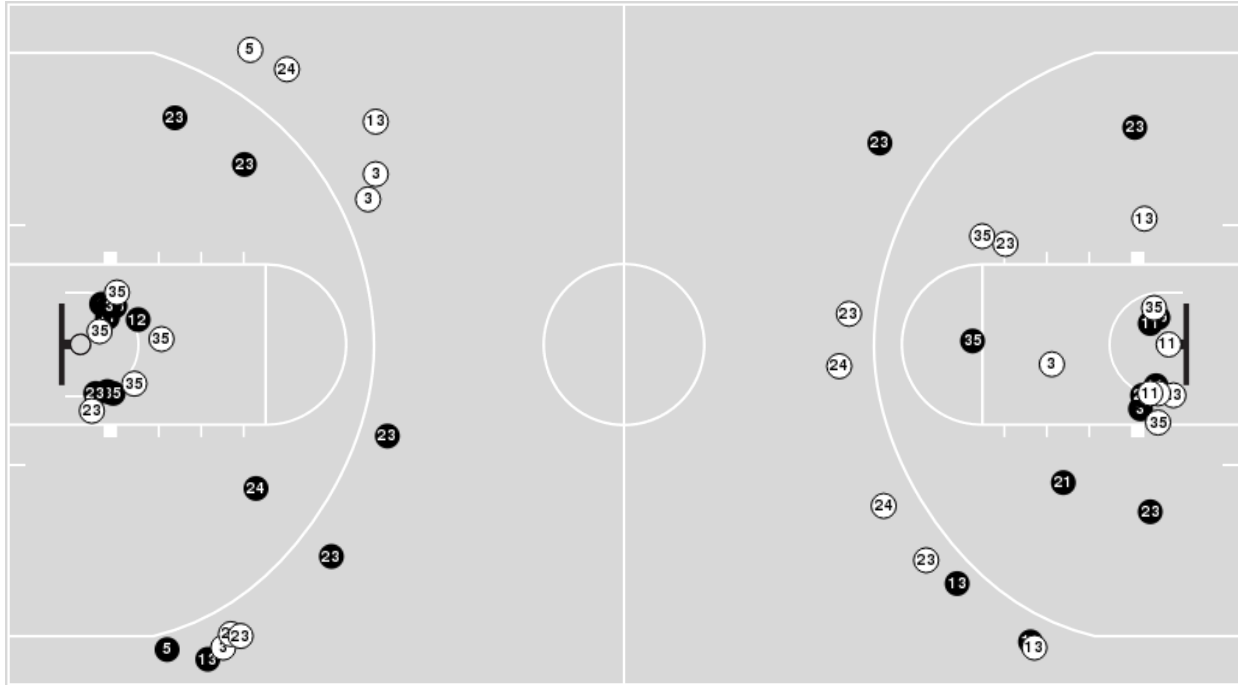

Players => 2, 3, 4, 5, 10, 11, 12, 13, 14, 21, 23, 24, 35 FG Types=>AllResults=>All

Vanderbilt

All Field Goals