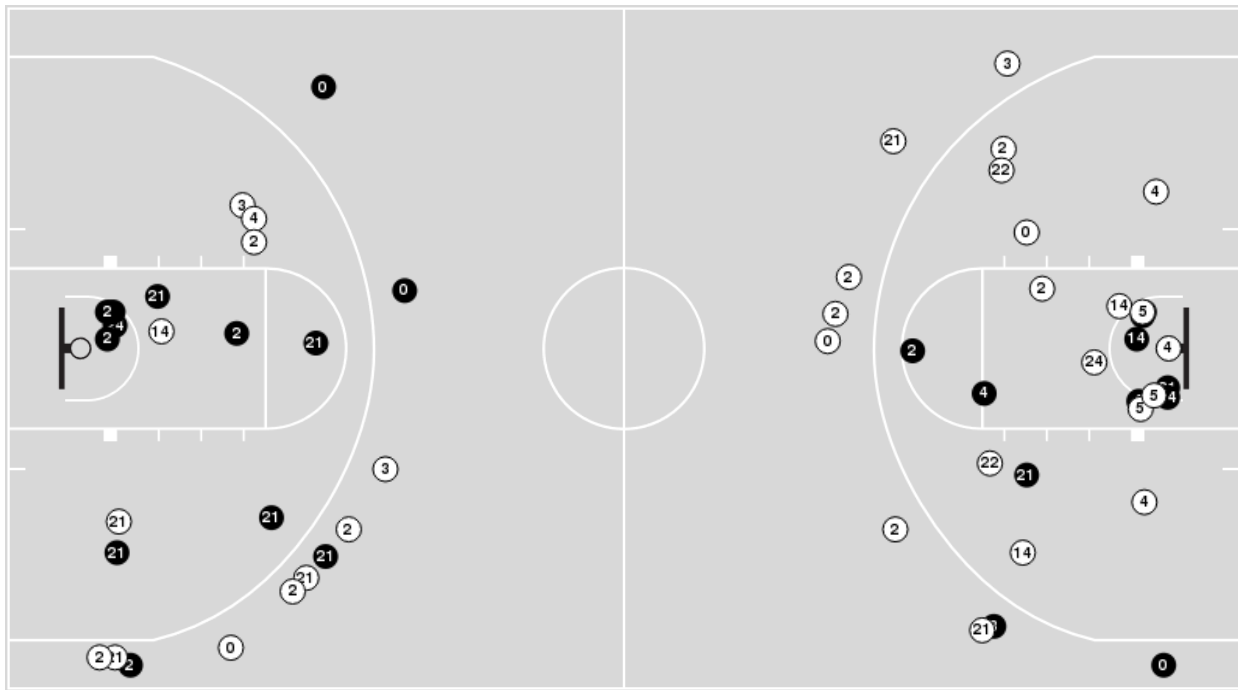

Officials: William Smith, Margaret Tieman, Saif Esho

Players => 0, 1, 2, 3, 4, 5, 14, 21, 22, 23, 24 FG Types=>AllResults=>All

Mississippi St.

All Field Goals