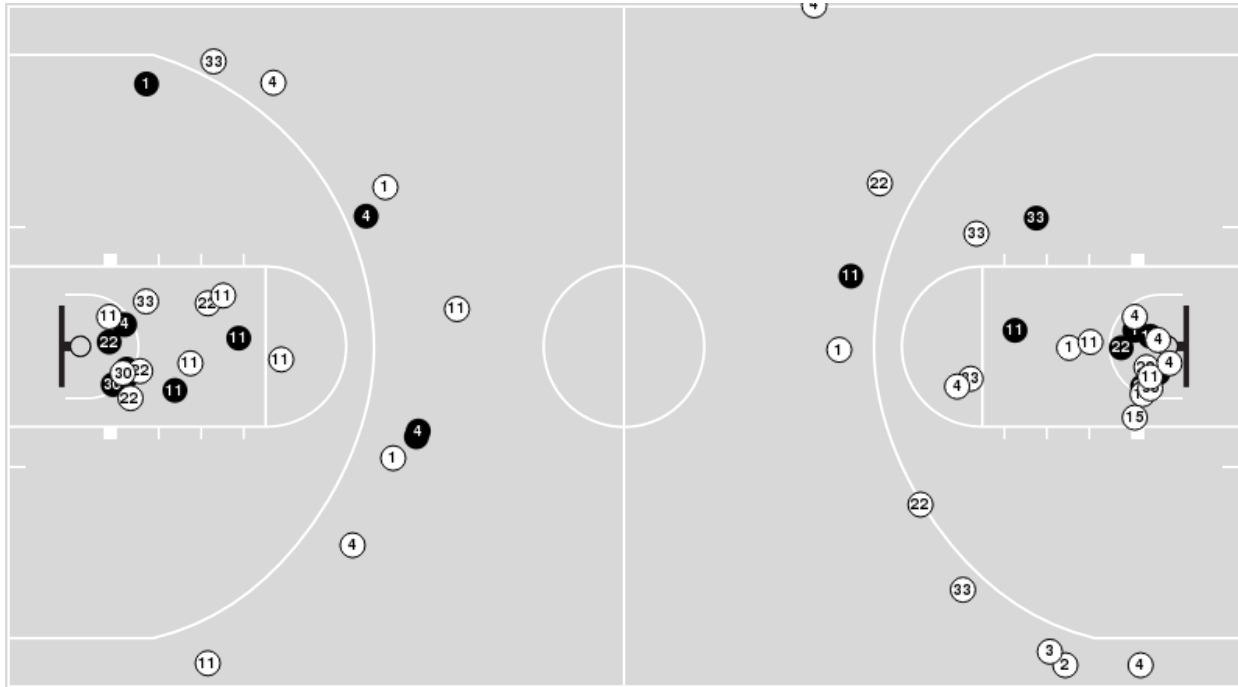

Officials: Kevin Pethel, Nykeshia Thompson, Ashlee Goode

Players => 1, 2, 3, 4, 5, 11, 12, 15, 21, 22, 23, 30, 33, 52FG Types=>AllResults=>All

Radford

All Field Goals