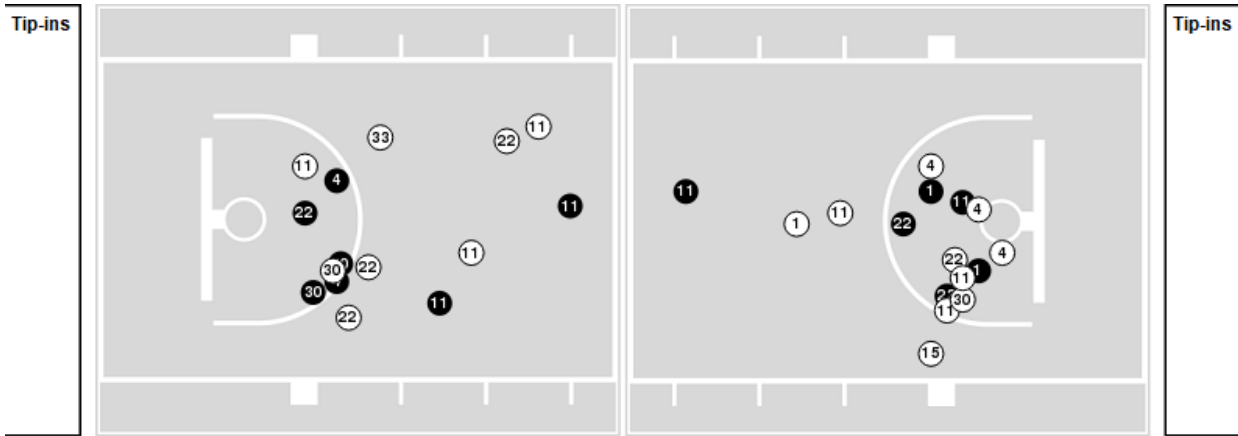

Blow Up Chart

● Made ○ Missed N - Player Number

Radford	M/A	%
Field Goals	19/56	34
2 Points	15/37	41
3 Points	4/19	21
Free Throws	11/14	79

Radford	M/A	%
Points in the Paint	26 (13 / 31)	42
Fast Break Points	8 (5/6)	83
Second Chance Points	3 (2/7)	29
Effective FG%	38