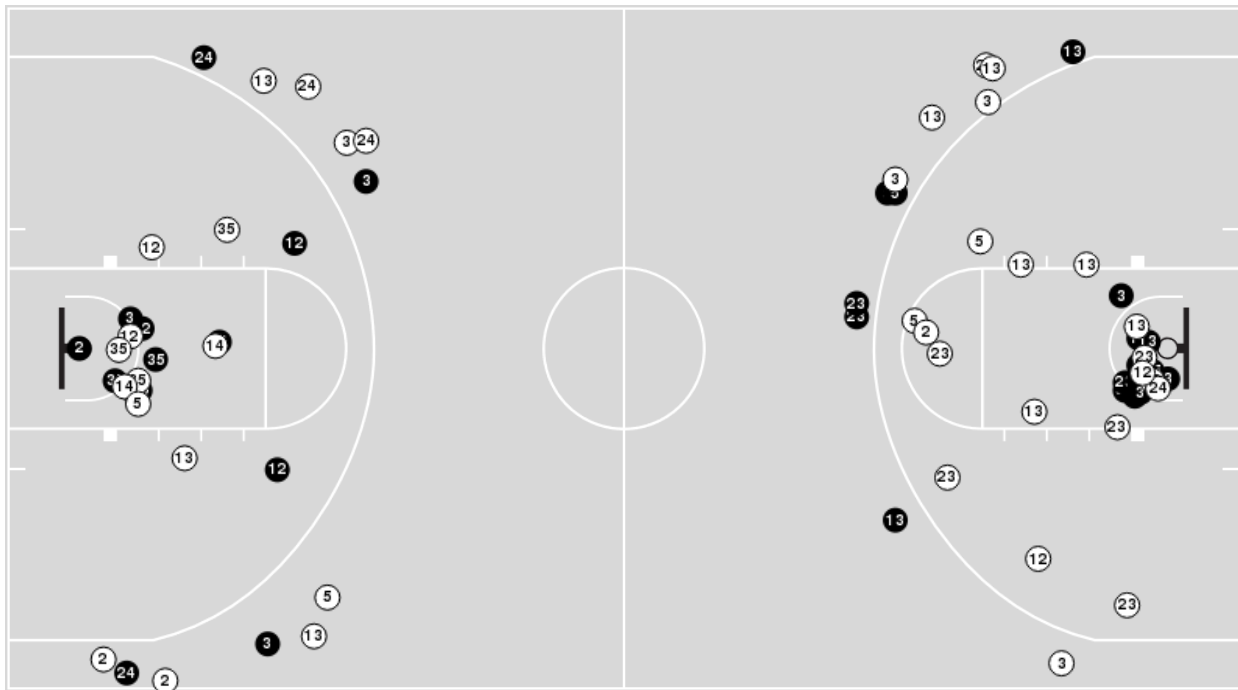

Officials: Kevin Pethel, Nykesha Thompson, Ashlee Goode

Players => 2, 3, 4, 5, 10, 11, 12, 13, 14, 21, 23, 24, 35FG Types=>AllResults=>All

Vanderbilt

All Field Goals