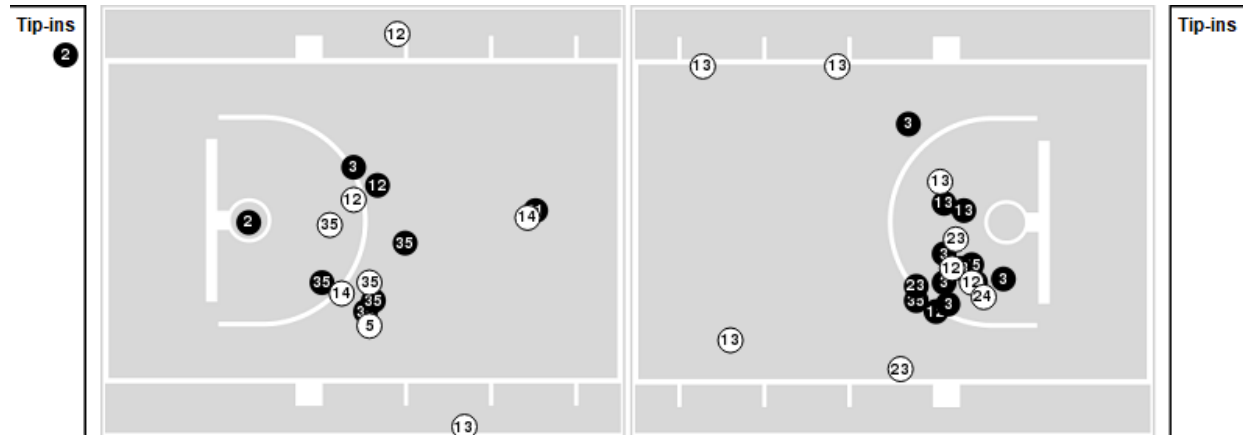

Officials: Kevin Pethel, Nykesha Thompson, Ashlee Goode

Players => 2, 3, 4, 5, 10, 11, 12, 13, 14, 21, 23, 24, 35FG Types=>AllResults=>All

Vanderbilt

All Field Goals

Blow Up Chart

● Made ○ Missed N - Player Number