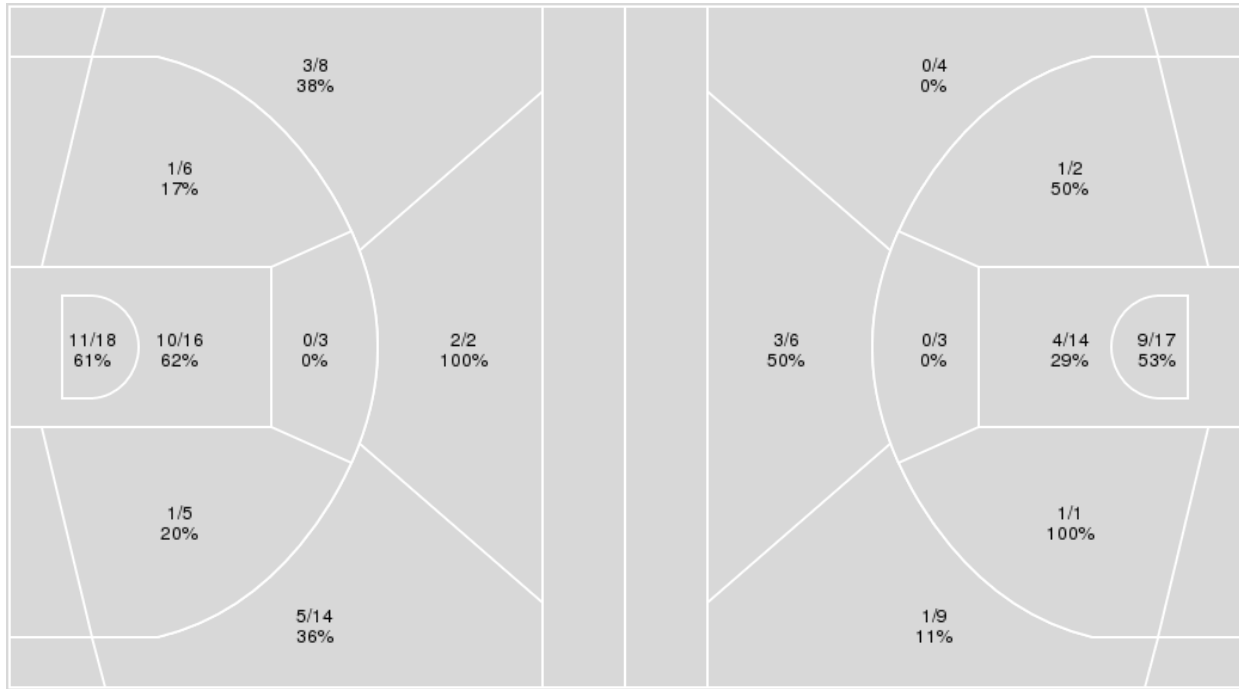

Officials: Kevin Pethel, Nykeshia Thompson, Ashlee Goode

{ Players => 2, 3, 4, 5, 10, 11, 12, 13, 14, 21, 23, 24, 35; } FG Types => All; Results => All;

{ Players => 1, 2, 3, 4, 5, 11, 12, 15, 21, 22, 23, 30, 33, 52; } FG Types => All; Results => All;

Vanderbilt

Radford

Vanderbilt	M/A	%
Field Goals	33/72	46
2 Points	23/48	48
3 Points	10/24	42
Free Throws	4/5	80

Radford	M/A	%
Field Goals	19/56	34
2 Points	15/37	41
3 Points	4/19	21
Free Throws	11/14	79