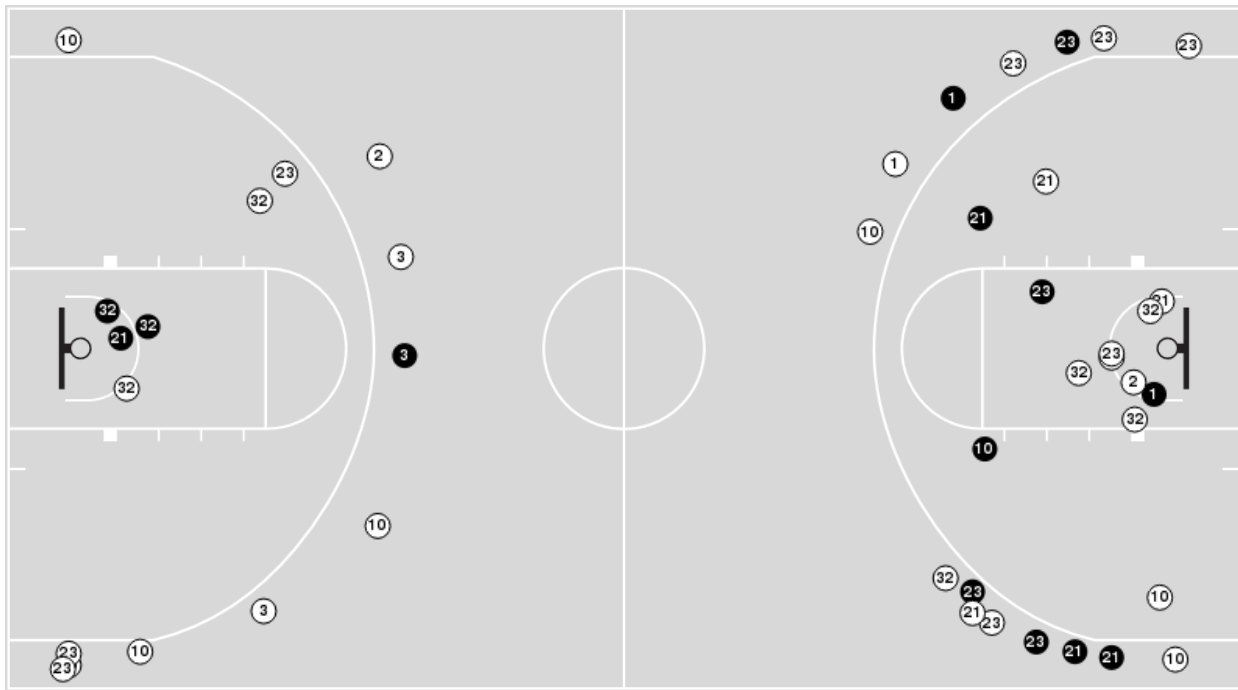

Vanderbilt at Butler

12/07/23 Hinkle Fieldhouse, Indianapolis
2023-24 Women's Basketball

Officials: Maj Forsberg, Brandon Enterline, Eric Brewton

Players => 1, 2, 3, 10, 12, 21, 22, 23, 24, 30, 31, 32, 34, 55FG Types=>AllResults=>All

Butler

All Field Goals