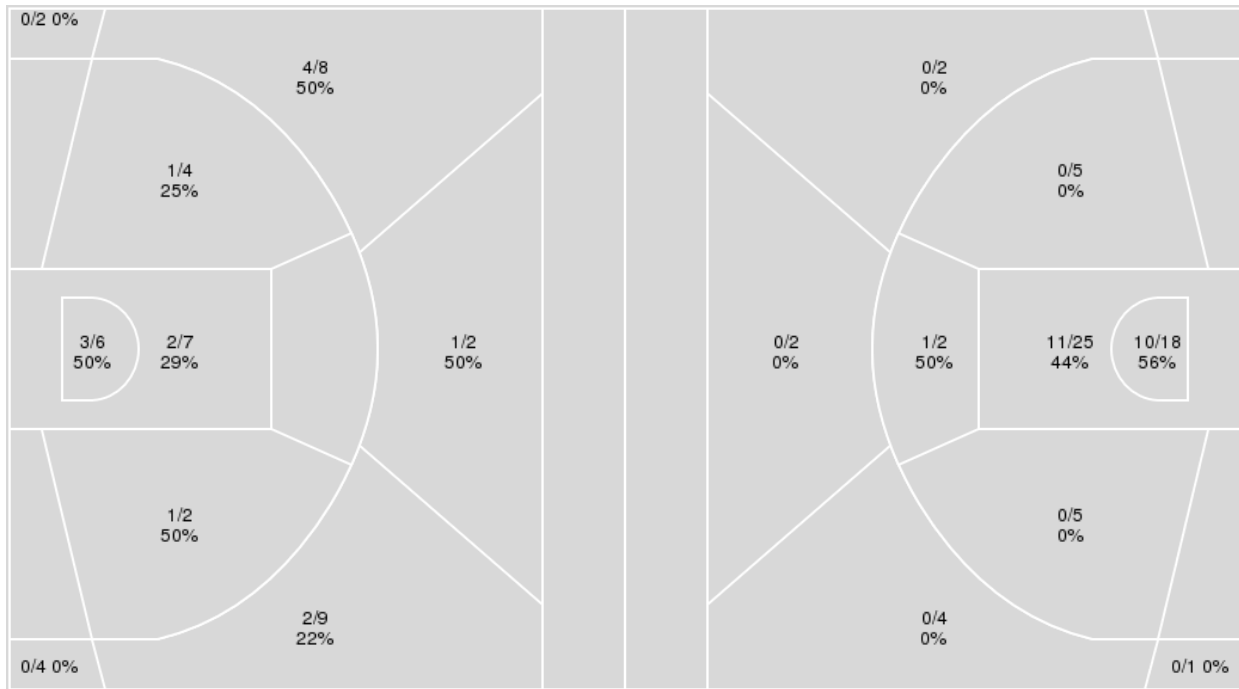

Vanderbilt at Butler

12/07/23 Hinkle Fieldhouse, Indianapolis
2023-24 Women's Basketball

Game Time: 7:00 PM
Game Duration: 1:39
Attendance: 873

Officials: Maj Forsberg, Brandon Enterline, Eric Brewton

{ Players => 1, 2, 3, 10, 12, 21, 22, 23, 24, 30, 31, 32, 34, 55; } FG
Types => All; Results => All;

{ Players => 2, 3, 4, 5, 10, 11, 12, 13, 14, 21, 23, 24, 35; } FG Types =>
All; Results => All;

Butler

Vanderbilt

Butler	M/A	%
Field Goals	14/44	32
2 Points	7/19	37
3 Points	7/25	28
Free Throws	4/4	100

Vanderbilt	M/A	%
Field Goals	22/64	34
2 Points	22/55	40
3 Points	0/9	0
Free Throws	7/12	58