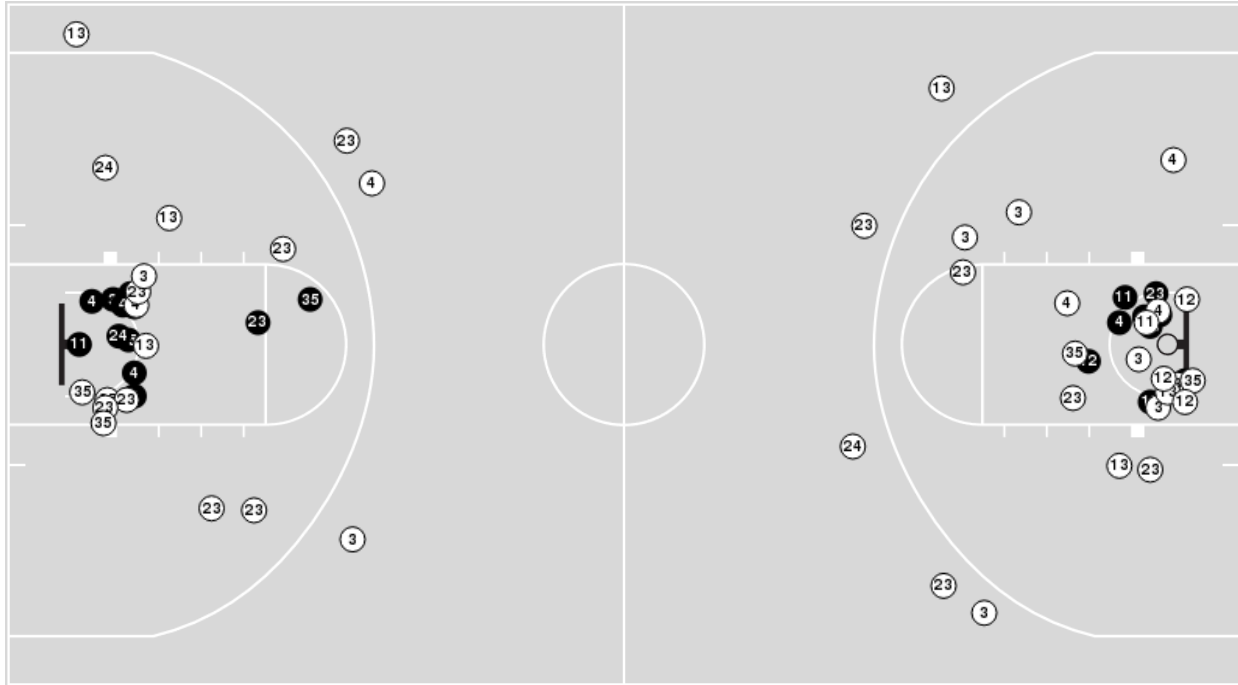

Vanderbilt at Butler

12/07/23 Hinkle Fieldhouse, Indianapolis
2023-24 Women's Basketball

Officials: Maj Forsberg, Brandon Enterline, Eric Brewton

Players => 2, 3, 4, 5, 10, 11, 12, 13, 14, 21, 23, 24, 35FG Types=>AllResults=>All

Vanderbilt

All Field Goals