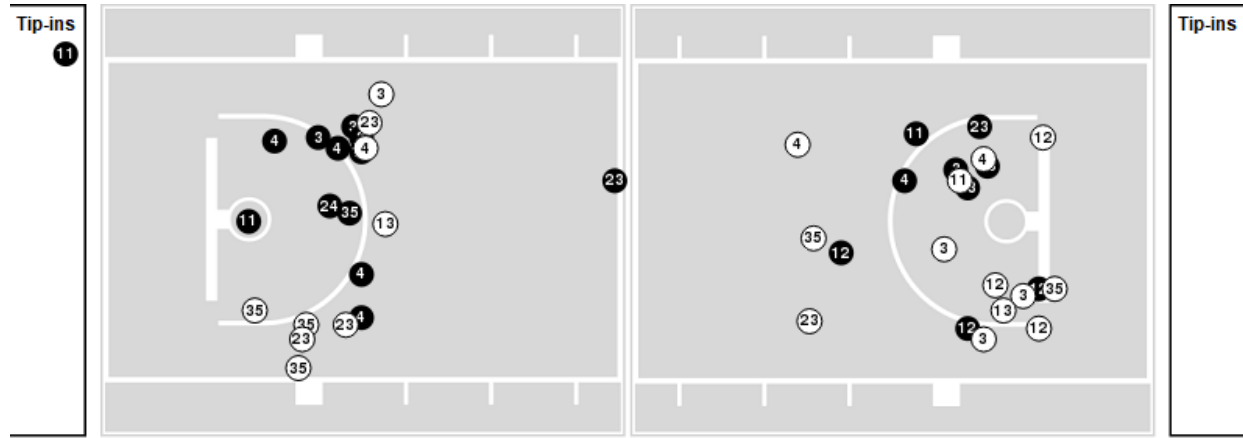

Blow Up Chart

● Made   ○ Missed   N - Player Number

Vanderbilt	M/A	%
Field Goals	22/64	34
2 Points	22/55	40
3 Points	0/9	0
Free Throws	7/12	58

Vanderbilt	M/A	%
Points in the Paint	42 (21 / 43)	49
Fast Break Points	3 (2/3)	67
Second Chance Points	15 (9/22)	41
Effective FG%	34