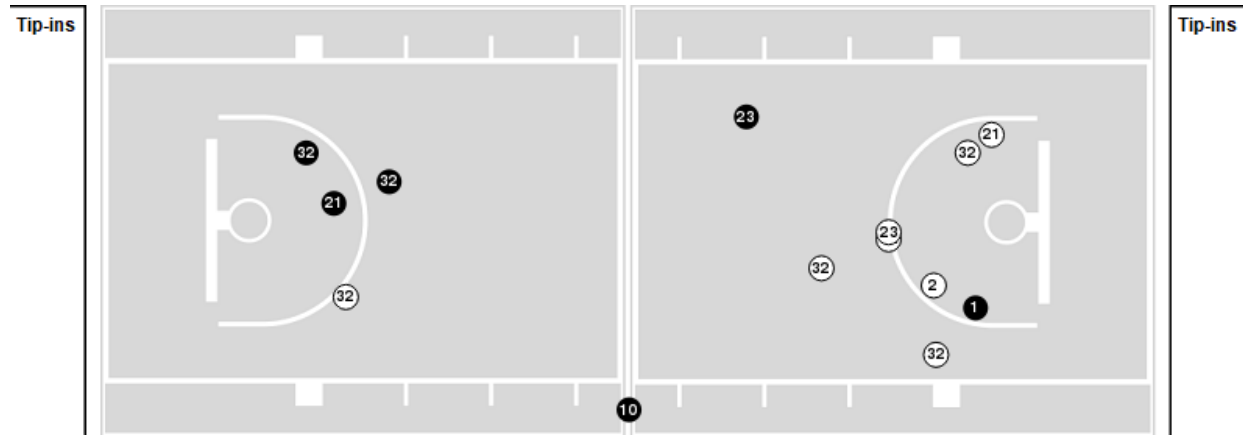

Blow Up Chart

● Made   ○ Missed   N - Player Number

Butler	M/A	%
Field Goals	14/44	32
2 Points	7/19	37
3 Points	7/25	28
Free Throws	4/4	100

Butler	M/A	%
Points in the Paint	10 (5 / 13)	38
Fast Break Points	0 (0/0)	0
Second Chance Points	4 (3/6)	50
Effective FG%	40