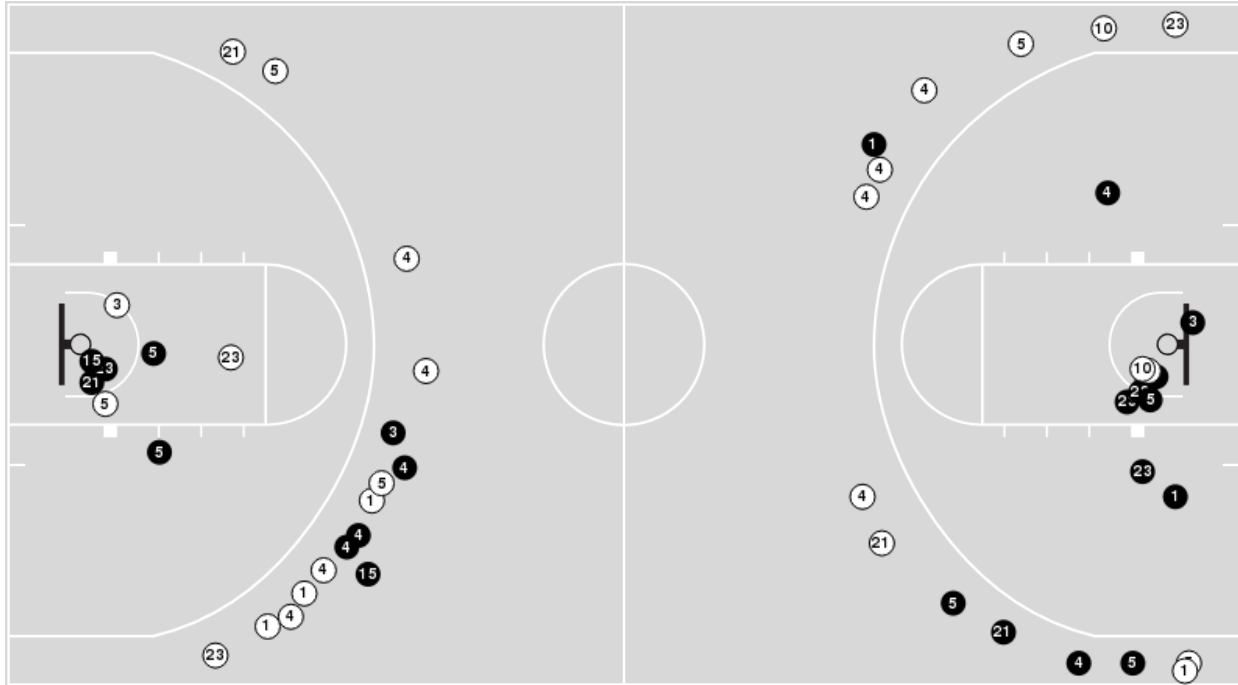

Players => 1, 2, 3, 4, 5, 10, 11, 12, 15, 21, 22, 23, 25, 33, 34 FG Types=>All Results=>All

Fairfield

All Field Goals