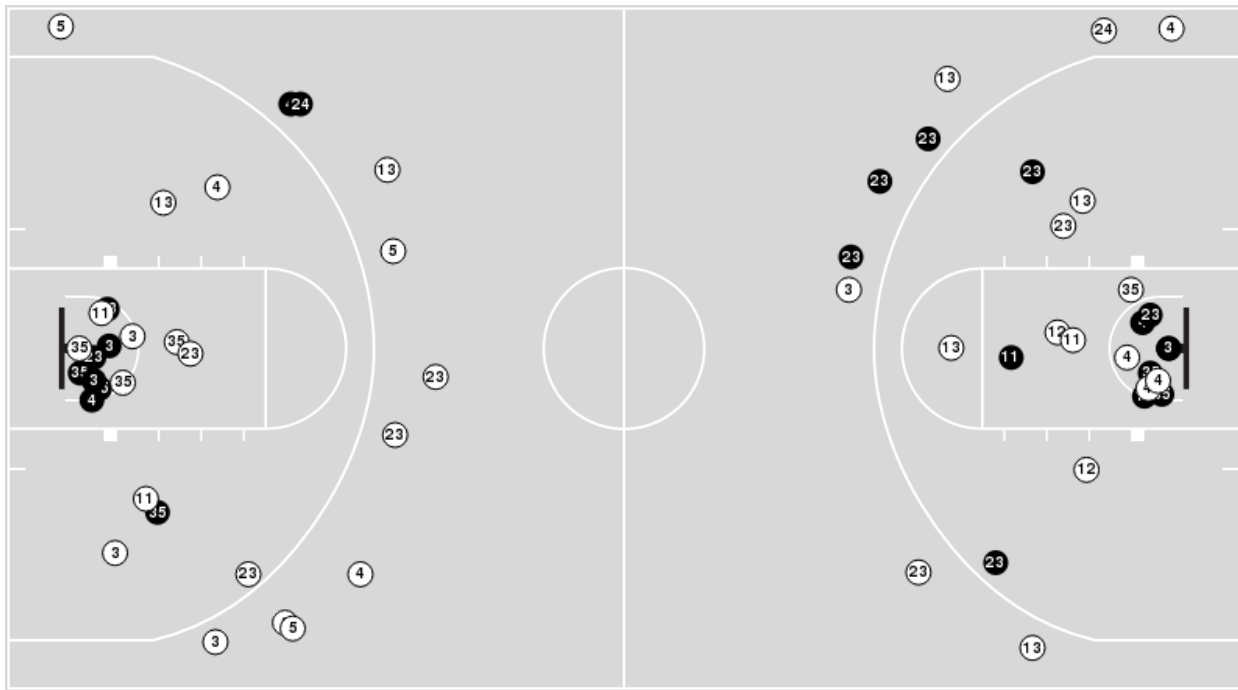

Fairfield at Vanderbilt

11/12/23 Memorial Gymnasium, Nashville
2023-24 Women's Basketball

Officials: Brian Garland, Toni Patillo, Marla Gearhart

Players => 2, 3, 4, 5, 10, 11, 12, 13, 14, 21, 23, 24, 35FG Types=>AllResults=>All

Vanderbilt

All Field Goals