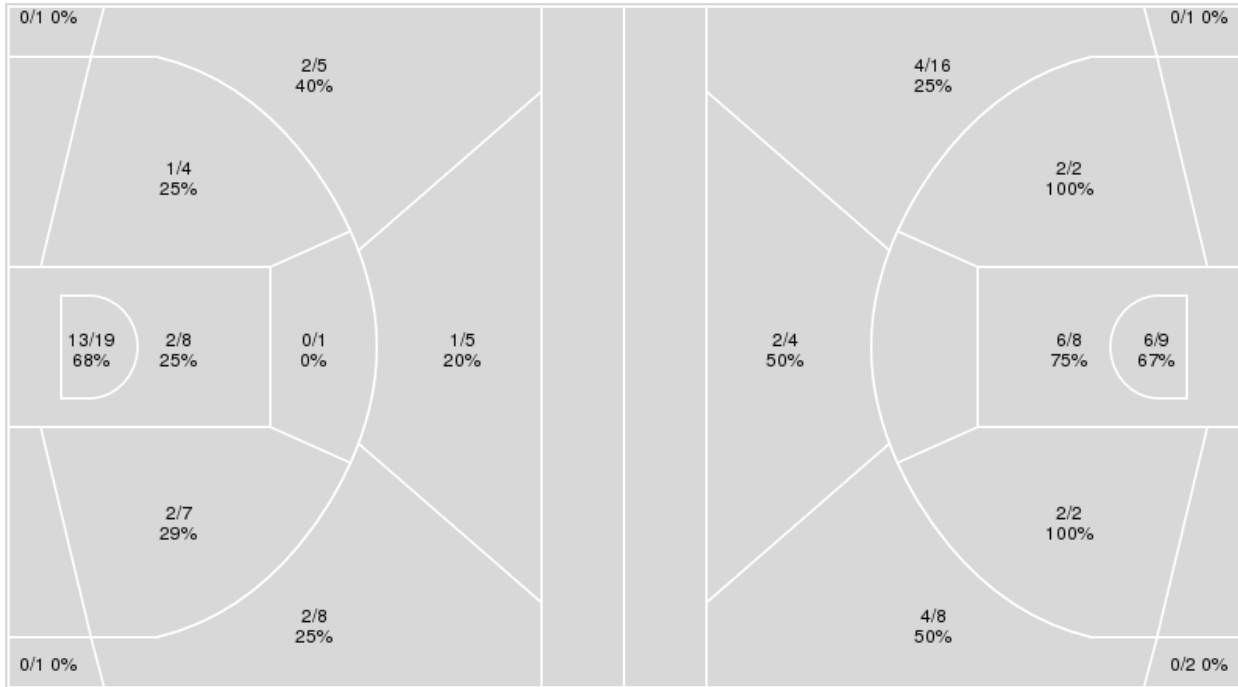

Fairfield at Vanderbilt

11/12/23 Memorial Gymnasium, Nashville
2023-24 Women's Basketball

Game Time: 1:00 PM
Game Duration: 2:15
Attendance: 1,886

Officials: Brian Garland, Toni Patillo, Marla Gearhart

{ Players => 2, 3, 4, 5, 10, 11, 12, 13, 14, 21, 23, 24, 35; } FG Types => All; Results => All;

{ Players => 1, 2, 3, 4, 5, 10, 11, 12, 15, 21, 22, 23, 25, 33, 34; } FG Types => All; Results => All;

Vanderbilt

Fairfield

Vanderbilt	M/A	%
Field Goals	23/59	39
2 Points	18/39	46
3 Points	5/20	25
Free Throws	22/33	67

Fairfield	M/A	%
Field Goals	26/52	50
2 Points	16/21	76
3 Points	10/31	32
Free Throws	8/10	80