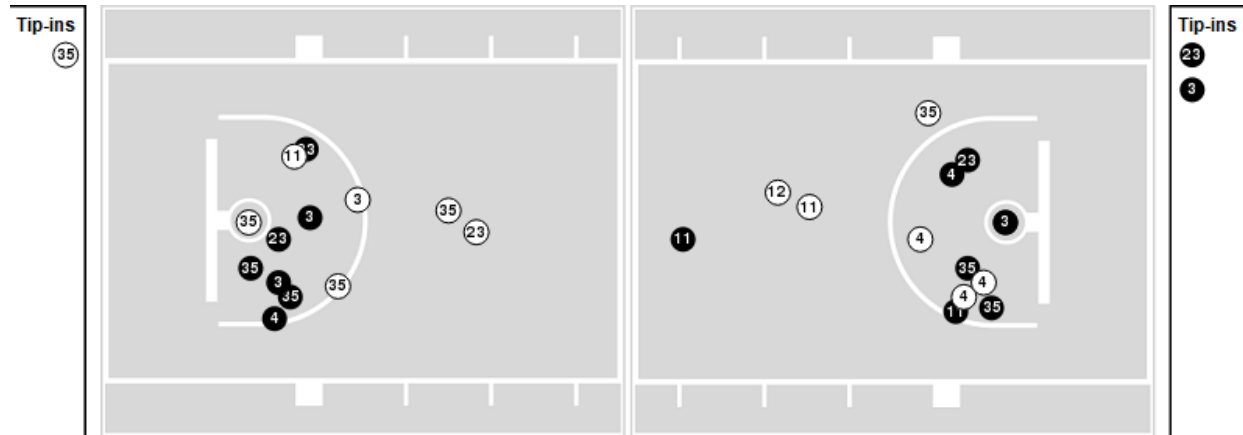

Blow Up Chart

● Made ○ Missed N - Player Number

Vanderbilt	M/A	%
Field Goals	23/59	39
2 Points	18/39	46
3 Points	5/20	25
Free Throws	22/33	67

Vanderbilt	M/A	%
Points in the Paint	30 (15 / 27)	56
Fast Break Points	10 (8/10)	80
Second Chance Points	19 (11/21)	52
Effective FG%	43