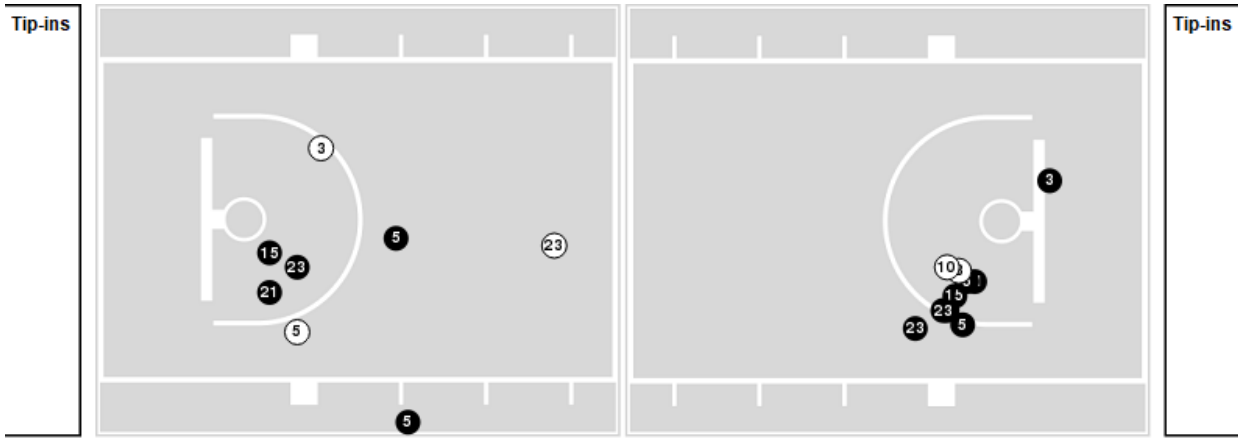

Blow Up Chart

● Made ○ Missed N - Player Number

Fairfield	M/A	%
Field Goals	26/52	50
2 Points	16/21	76
3 Points	10/31	32
Free Throws	8/10	80

Fairfield	M/A	%
Points in the Paint	24 (12 / 17)	71
Fast Break Points	15 (9/9)	100
Second Chance Points	5 (2/4)	50
Effective FG%	60