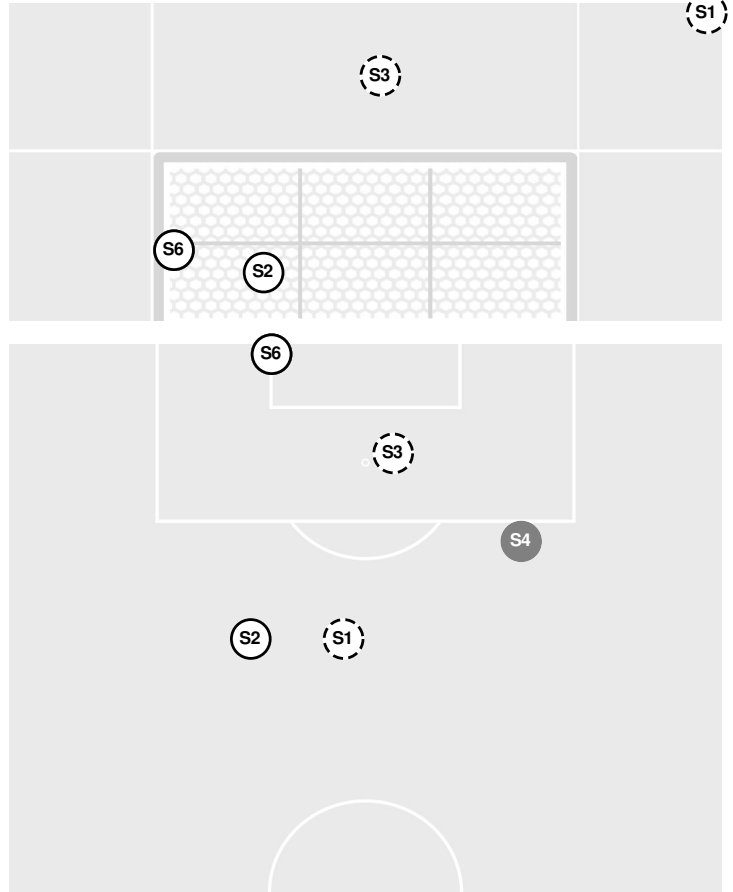

**Officials:** Benjamin Meyer, Sam Bierster, Esteban Eordogh, Mark Herrington

Shots by Half Intervals		1st Half	2nd Half
Mississippi St.		2	7
Vanderbilt		2	4

**Shot Chart**

**MISSISSIPPI ST.**

**VANDERBILT**

S Shot Off Target  
 S Shot On Target  
 S Blocked  
 G Goal / Own Goal

**Shot Summary**

**MISSISSIPPI ST.**

No	Time	Player	Description
S1	9'	6, Haley McWhirter	Blocked
S2	29'	11, Hannah Johnson	Saved
S3	47'	4, Macey Hodge	
S4	49'	23, Ilana Izquierdo	Saved
S5	60'	11, Hannah Johnson	Saved
S6	61'	23, Ilana Izquierdo	Blocked
S7	65'	11, Hannah Johnson	
S8	75'	11, Hannah Johnson	
S9	82'	19, Taylor James	