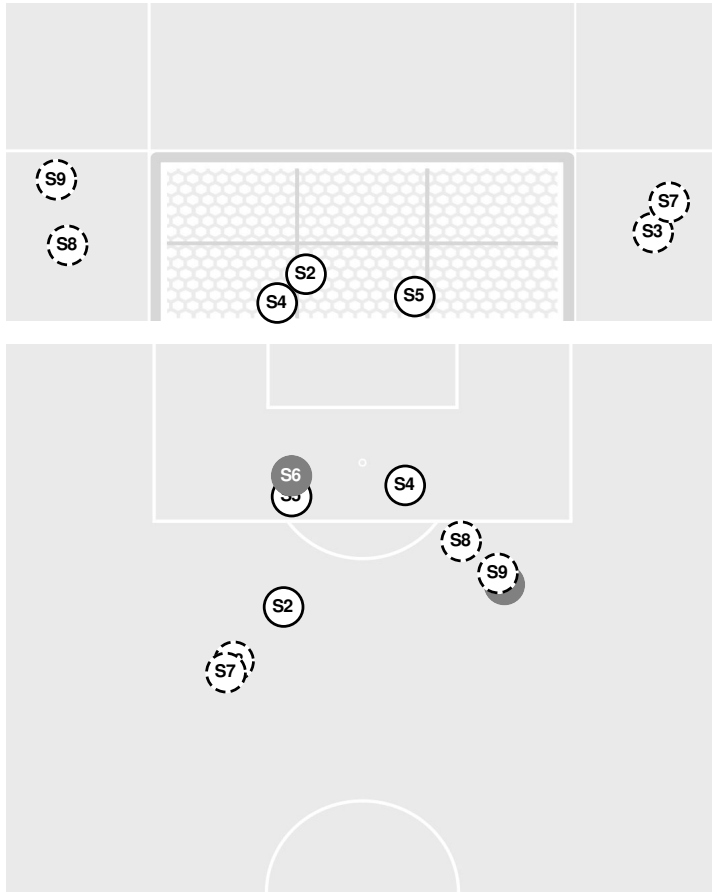

**VANDERBILT 0, MISSISSIPPI ST. 0**

Official Soccer Shot Chart - Final  
**Vanderbilt vs Mississippi St.**  
 10/19/2023 MSU Soccer Field, Starkville  
 2023-24 Women's Soccer

**Match Time:** 6:00 PM  
**Match Duration:** 01:48  
**Attendance:** 1023

**Officials:** Benjamin Meyer, Sam Bierster, Esteban Eordogh, Mark Herrington

Shots by Half Intervals		1st Half	2nd Half
Mississippi St.		2	7
Vanderbilt		2	4

**Shot Chart**

**MISSISSIPPI ST.**

**VANDERBILT**

S Shot Off Target  
 S Shot On Target  
 S Blocked  
 G Goal / Own Goal

**Shot Summary**

**MISSISSIPPI ST.**

No	Time	Player	Description
S1	9'	6, Haley McWhirter	Blocked
S2	29'	11, Hannah Johnson	Saved
S3	47'	4, Macey Hodge	
S4	49'	23, Ilana Izquierdo	Saved
S5	60'	11, Hannah Johnson	Saved
S6	61'	23, Ilana Izquierdo	Blocked
S7	65'	11, Hannah Johnson	
S8	75'	11, Hannah Johnson	
S9	82'	19, Taylor James	