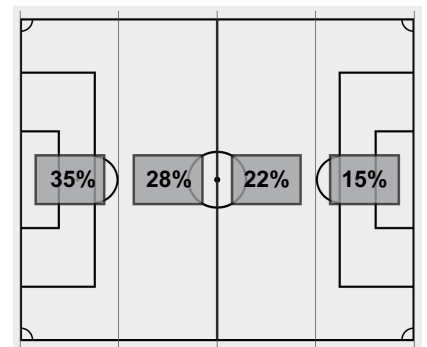

Saves by period	1	2	Total
Volunteers	2	5	7
Commodores	0	1	1

Corner kicks	1	2	Total
Volunteers	2	1	3
Commodores	2	11	13

Fouls	1	2	Total
Volunteers	4	4	8
Commodores	4	3	7

Scoring summary:

No.	Time	Team	Goal scorer	Assist	Description
1.	59:15	TEN	Kameron Simmonds (7)	Macaira Midgley	

Cautions and ejections:

YC - Volunteers #18 82:10

Stadium: Vanderbilt Soccer Complex
 Officials: Referee: Elvis Mahmutovic; Asst. Referee: Matt Drew; Thai Huynh; Alt. Official: Jessica Medley;
 Offsides: Tennessee 1, Vanderbilt 0.

Attacking Direction →

5	TOTAL SHOTS	17
2	SHOTS ON TARGET	7
7	SAVES	1
3	CORNERS	13
1	OFFSIDES	0
1	YELLOW CARDS	0
0	RED CARDS	0
41%	POSSESSION TOTAL	59%

← Attacking Direction

Official's signature